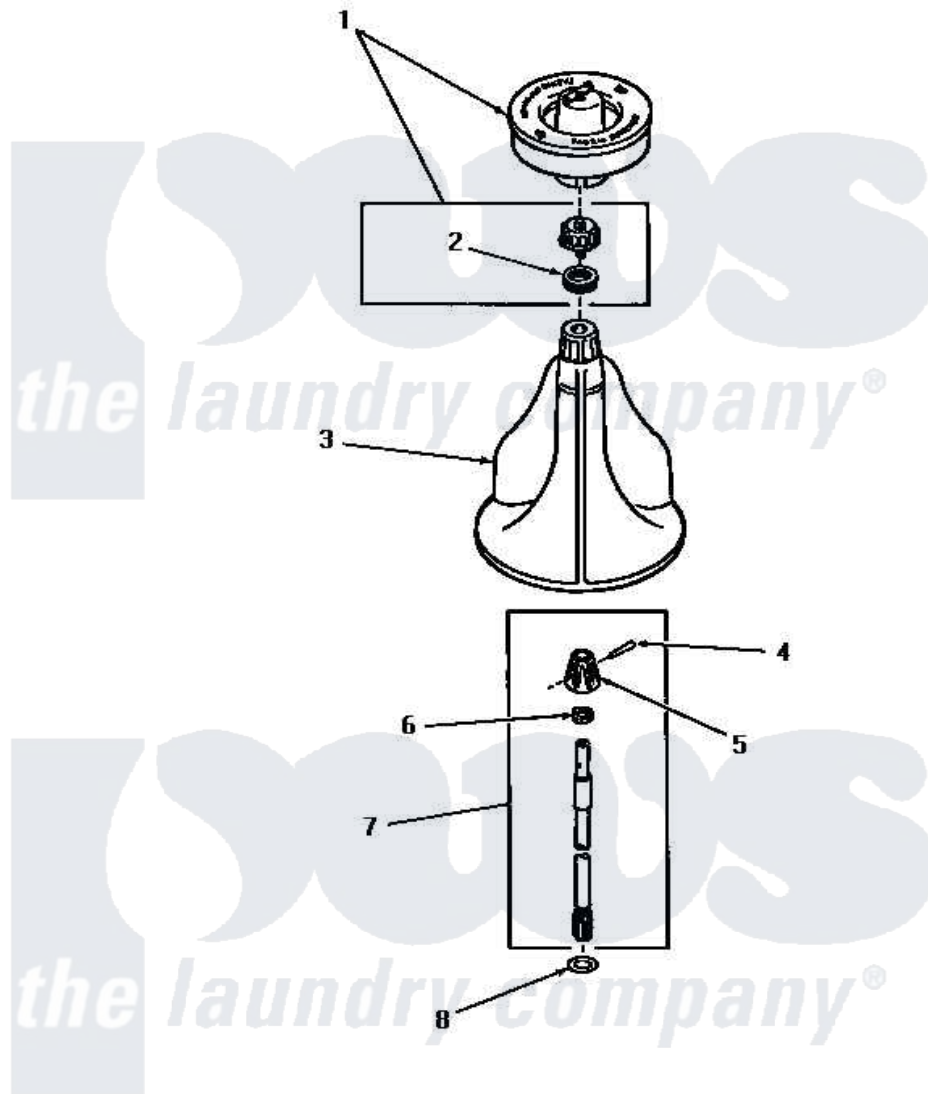

Amana DA9101 07 - AGITATOR, SHAFT & FABRIC SOFTENER DISP

AGITATOR, SHAFT AND FABRIC SOFTENER DISPENSER

Amana [Residential Amana DA9101 Washer Parts](#) Parts Diagram 07 - AGITATOR, SHAFT & FABRIC SOFTENER DISP
 Click on the part number to view part

Item	Original Part Number	Replaced By	Status	Part Description
1	23546		Not Available	ASSY,DISPENSER-FAB-SOF
"	26015			Assembly, Cap And Ring-Agitator
2	20136			Ring
3	25975		Not Available	ASSY,AGITATOR
4	20243			Pin, Taper
5	20056		Not Available	BLOCK, DRIVE
6	20057	222T017P01		Washer FIB 21/32 ID X 1156 OD X 1/8
7	21751	21751P		Assyshaft
8	22135			Washer