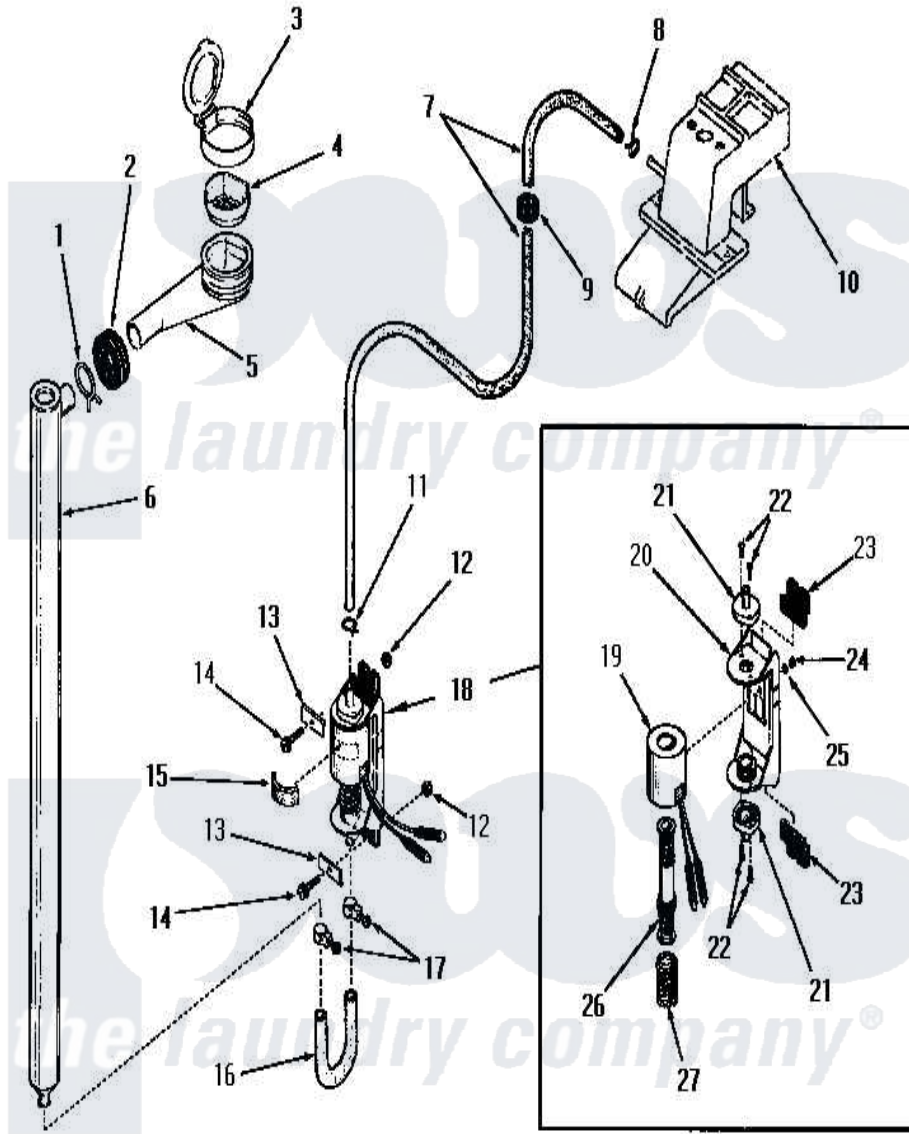

# Amana DA9101 08 - BLEACH DISPENSER

## BLEACH DISPENSER

Amana [Residential Amana DA9101 Washer Parts](#) Parts Diagram 08 - BLEACH DISPENSER  
 Click on the part number to view part

Item	Original Part Number	Replaced By	Status	Part Description
1	Y03640		Not Available	CLAMP
2	20118		Not Available	GROMMET,1982 INV
3	22484		Not Available	BLEACH LID
4	<a href="#">21984</a>			Cover, Dispenser
5	22377		Not Available	DISPENSER xREPLACE
6	22303		Not Available	TUBE,BLEACH
7	22300		Not Available	HOSE
8	23410		Not Available	HOSE CLAMP
9	22299		Not Available	GROMMET
10	Y00000000		Not Available	SEE NOTE WATER INLET
11	22295		Not Available	HOSE CLAMP
12	<a href="#">22001</a>			Nut, 10-24 Nylon Hex BR
13	Y22287		Not Available	BLEACH PUMP BRACKET
14	25989		Not Available	HEX HEAD SCREW
15	25220		Not Available	BUMPER
16	22302		Not Available	HOSE

17	24904	Not Available	CLAMP
18	<a href="#">22337</a>		Pump, Bleach
19	22337B	Not Available	COIL AND FRAME
20	22337A	Not Available	BASE
21	22337E	Not Available	HOSE CONNECTOR
22	51356	Not Available	SCREW,6-32 X 5/16 RD H
23	22337F	Not Available	ISOLATION MOUNT
24	22337G	Not Available	NUT
25	21735	Not Available	LOCKWASHER,No.10 INTSHKP
26	22337C	Not Available	ARMATURE AND VALVE
27	22337D	Not Available	SPRING