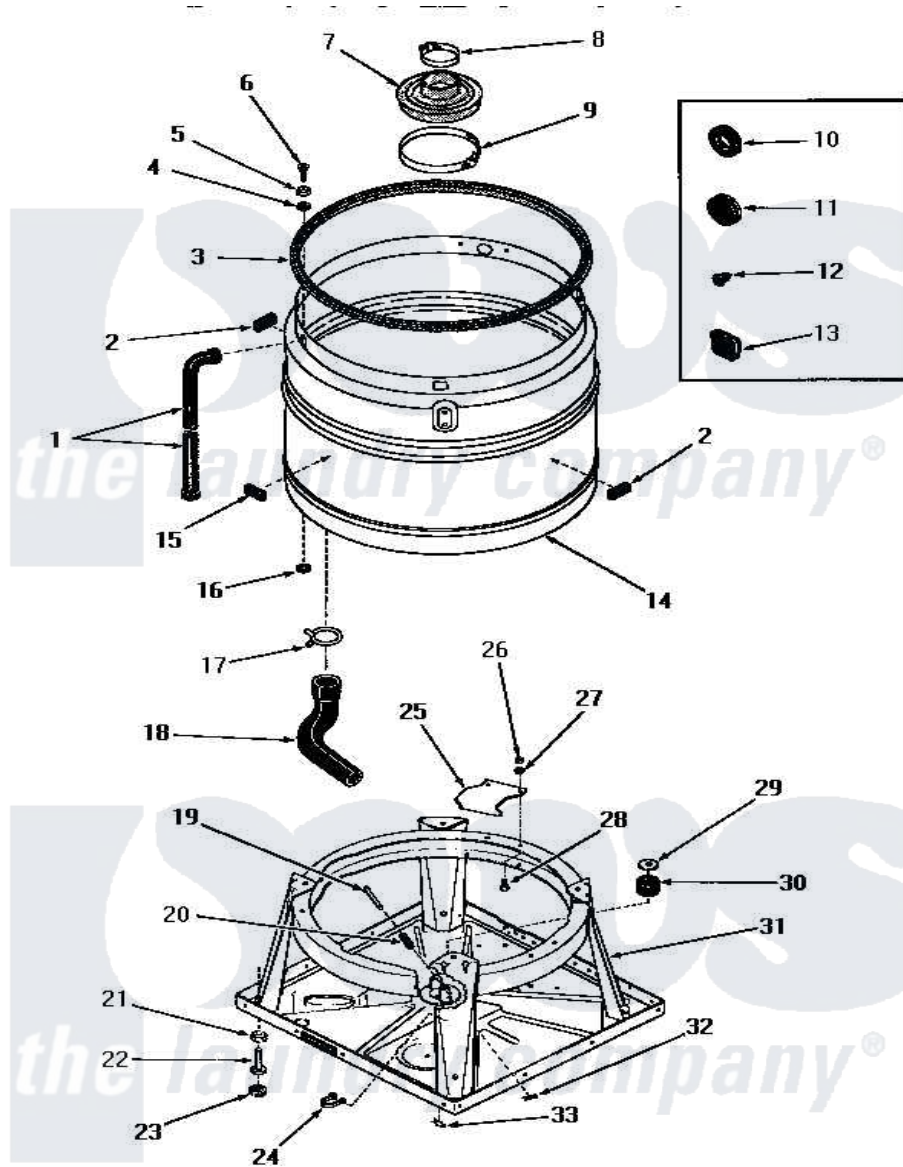

Amana DA9101 09 - BOOT, CHASSIS & DRAIN TUB

BOOT, CHASSIS AND DRAIN TUB

Amana [Residential Amana DA9101 Washer Parts](#) Parts Diagram 09 - BOOT, CHASSIS & DRAIN TUB
 Click on the part number to view part

Item	Original Part Number	Replaced By	Status	Part Description
1	22818		Not Available	HOSE
2	23258			Pad, Bumper
3	21233		Not Available	GASKET
4	20112			Grommet
5	20111			Washer
6	20259		Not Available	SCREW
7	20129		Not Available	BOOT
8	20107			Upper Clamp
9	20108	F200201		Clamp Hose #56
10	20118		Not Available	GROMMET,1982 INV
11	20305	20-305		Sizzle Do Not Ship Ups
12	21393	21-393		Piezo Sounder
13	21651			Grommet
14	25983			Drain Tub, Shur-Fil
15	23257		Not Available	PAD,BUMPER
16	20115			Grommet

17	10180		Not Available	CLAMP
18	25112			Hose
19	Y22693		Not Available	HOLD-DOWN PIN
20	Y22690		Not Available	FERRULE
21	Y21899	40038101		Nut, Leg
22	20409	22003428		Leg, Adjustable
23	21749	40016001		Foot, Rubber
24	22837		Not Available	STRAP,WIRE
25	21905			Plate, Snubber
26	20275	27001225		Nut, Jam Mid Lock 1/4-20
27	03189			LoCkwasher, 1/4 Std-C P
28	02422			Screw, 1/4-20 X 1/2 HeX
29	20162		Not Available	SPACER
30	20195		Not Available	GROMMET
31	26028			Assembly, Chassis xReplace
32	Y22689		Not Available	PIN CLIP
33	26012	2-6012		Blower Wheel