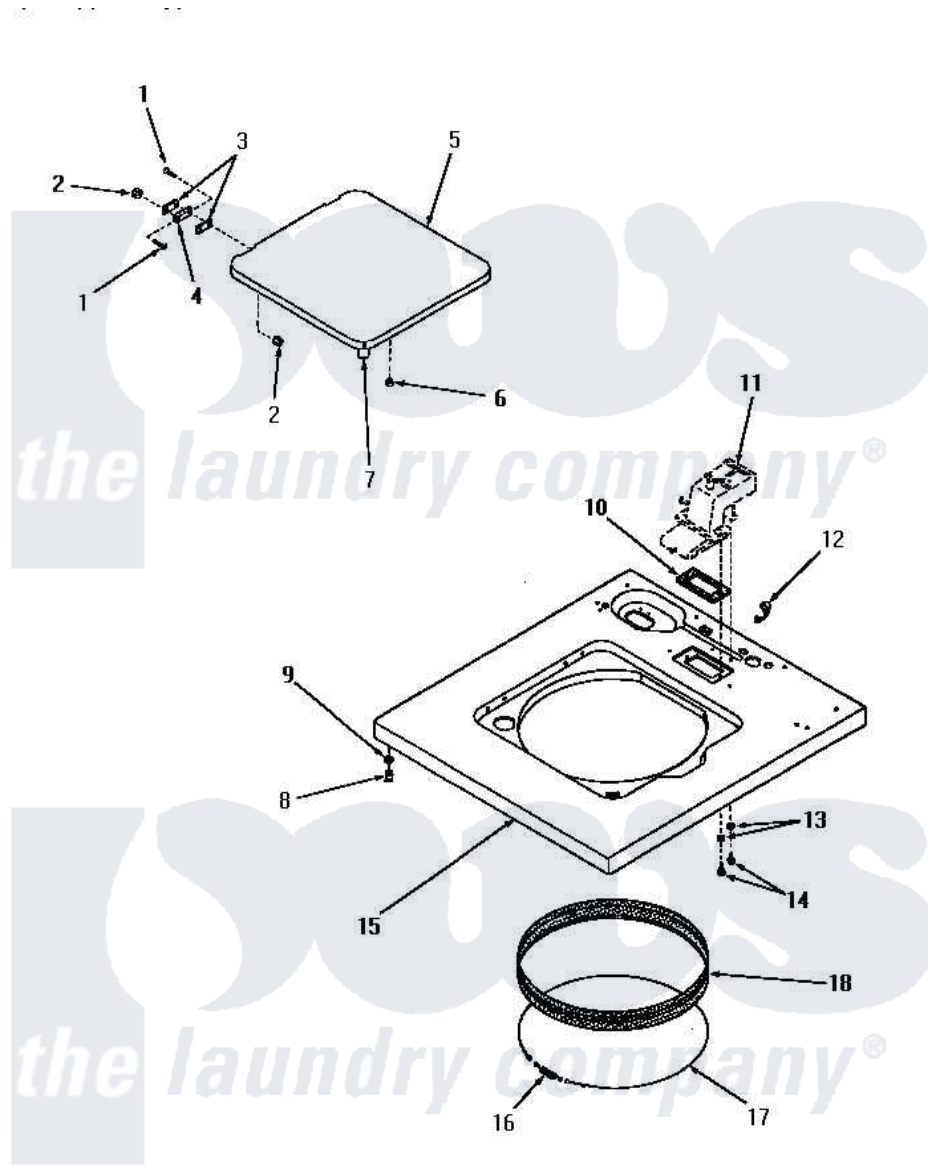

Amana DA9101 10 - CABINET TOP & LOADING DOOR

CABINET TOP AND LOADING DOOR

Amana [Residential Amana DA9101 Washer Parts](#) Parts Diagram 10 - CABINET TOP & LOADING DOOR
 Click on the part number to view part

Item	Original Part Number	Replaced By	Status	Part Description
1	22649			Screw, 8-32 X 13/32 FI
2	21752			Nut, 8-32 Hex BriLock
3	21584			Gasket
4	21583			Hinge
5	22271W		Not Available	LOADING DOOR, WHITE
"	22271A		Not Available	LOADING DOOR, AVOCADO
"	22271H		Not Available	LOADING DOOR, HARVEST GOLD
"	22271C		Not Available	LOADING DOOR, COPPERTONE
6	21176			Bumper
7	25217	R0603504		Actuator, Door Switch
8	23007		Not Available	CAGED NUT
9	24861		Not Available	LOCKWASHER, .448X.789SH
10	23255		Not Available	GASKET
11	Y00000000		Not Available	SEE NOTE WATER INLET
12	21603	211881		Grommet, Cord Part Not Used-

12	21903	211001	Gas Models Only
13	20493		Washer, 11/64 ID x 3/8 OD
14	52150	489464	Screw
15	24349A	Not Available	CABINET TOP, AVOCADO
"	25829W	Not Available	CABINET TOP, WHITE
"	24349C	Not Available	CABINET TOP, COPPERTONE
"	25829C	Not Available	CABINET TOP, COPPERTONE
"	25829H	Not Available	CABINET TOP, HARVEST GOLD
"	25829A	Not Available	CABINET TOP, AVOCADO
"	24349W	Not Available	CABINET TOP, W
"	24349H	Not Available	CABINET TOP, HARVEST GOLD
16	20791	Not Available	SPRING
17	22352	Not Available	RETAINER,WIRE
18	25277		Guard, Rim