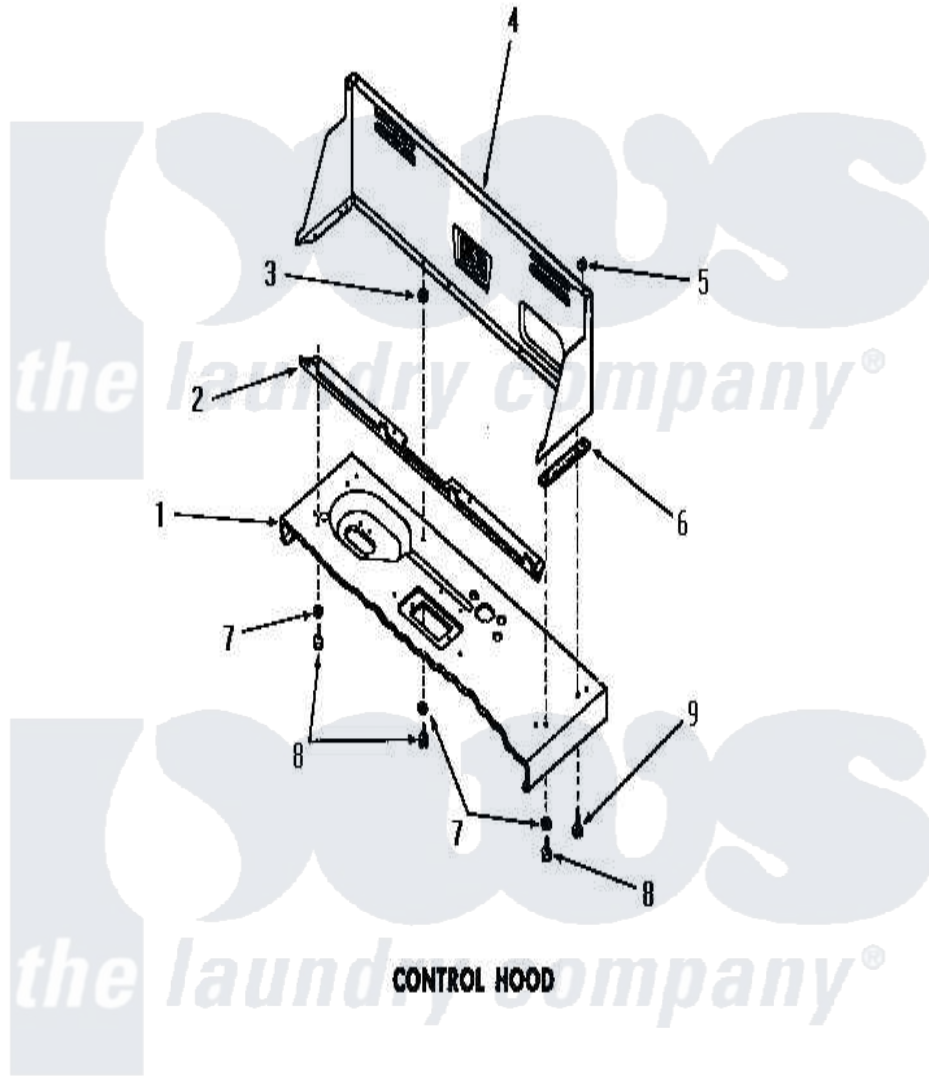

# Amana DA9101 11 - CONTROL HOOD

Amana [Residential Amana DA9101 Washer Parts](#) Parts Diagram 11 - CONTROL HOOD  
 Click on the part number to view part

Item	Original Part Number	Replaced By	Status	Part Description
1	Y00000000		Not Available	SEE NOTE CABINET TOP
2	23360		Not Available	ANGLE
3	23425		Not Available	WASHER,7/32IDX7/16ODX.
4	24330W		Not Available	CONTROL HOOD, WHITE
"	24330C		Not Available	CONTROL HOOD, COPPERTONE
"	24330H		Not Available	CONTROL HOOD, HARVEST GOLD
"	24330A		Not Available	CONTROL HOOD, AVOCADO
5	<a href="#">24522</a>			Nut, Speed-8ab-18 C1995
6	23028		Not Available	GASKET,CONTROL BOX END
7	<a href="#">20493</a>			Washer, 11/64 ID x 3/8 OD
8	52150	<a href="#">489464</a>		Screw
9	25724		Not Available	HEX HEAD SCREW