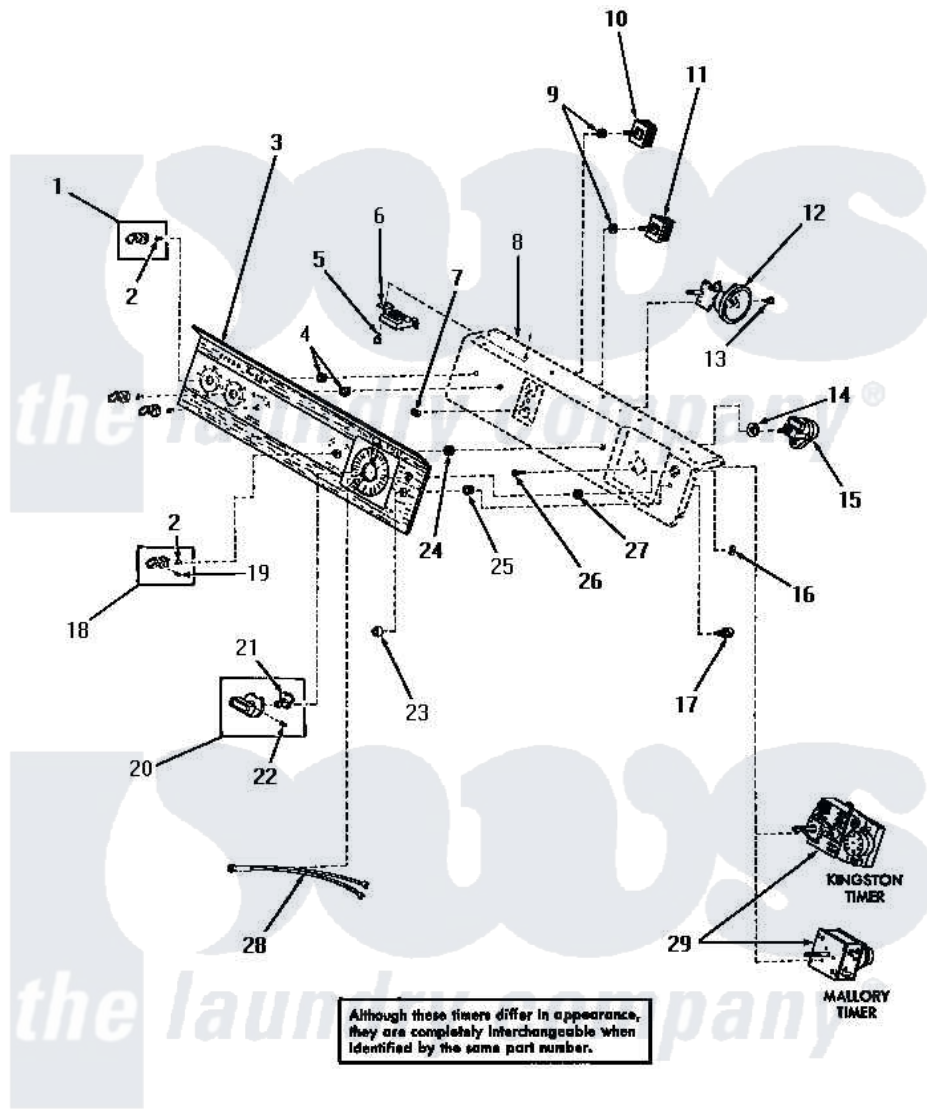

Amana DA9101 12 - CONTROL PANEL & CONTROLS

CONTROL PANEL AND CONTROLS

Amana [Residential Amana DA9101 Washer Parts](#) Parts Diagram 12 - CONTROL PANEL & CONTROLS

[Click on the part number to view part](#)

Item	Original Part Number	Replaced By	Status	Part Description
1	24291			Assembly, Knob
2	23392		Not Available	CLIP FOR 26816 KNOB
3	24503		Not Available	CONTROL PANEL
4	24391		Not Available	KNURLED NUT
5	23222	3177991		Screw
6	21975		Not Available	BALLAST
7	24522			Nut, Speed-8ab-18 C1995
8	Y00000000		Not Available	SEE NOTE PANEL SUPPORT PLATE
9	91176			Lockwasher, 3/8 Intshkp
10	24392		Not Available	SWITCH TEMP
11	24431		Not Available	SPEED SWITCH
12	26051		Not Available	SWITCH,PRESSURE
13	23962	W10116760		Screw
14	25820		Not Available	LOCKWASHER, 1/2 INT SHK
15	25054		Not Available	TIMER,SOAK
16	25042		Not Available	SPEED NUT

17	23401		Switch
18	25049	Not Available	KNOB,CONTROL
19	Y22579	Not Available	SETSCREW
20	24290	Not Available	ASSY,KNOB-TIMER
21	24283		Indicator, Timer Knob
22	20310	Not Available	SCREW,8-32 X 1/4 HEX S
23	23399	Not Available	SWITCH COLLAR
24	23406	Not Available	KNURLED NUT
25	23400	Not Available	FERRULE
26	70212		Screw, 8-32 X 5/32 RD H
27	25043	Not Available	WASHER
28	25045	Not Available	INDICATOR LIGHT
29	24813	Not Available	ASSY,TIMER & TIMER MOT