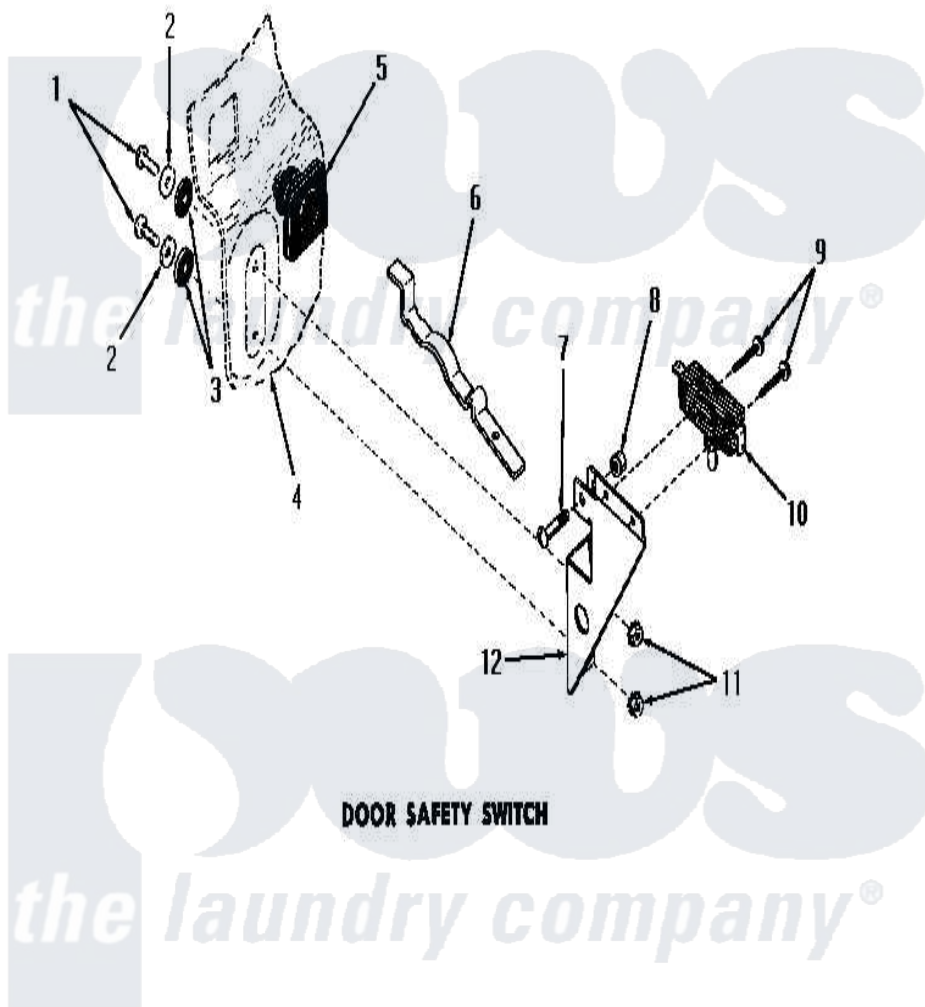

Amana DA9101 14 - DOOR SAFETY SWITCH

Amana [Residential Amana DA9101 Washer Parts](#) Parts Diagram 14 - DOOR SAFETY SWITCH
 Click on the part number to view part

Item	Original Part Number	Replaced By	Status	Part Description
1	21081			Screw, 10-24 X 1/2 RD H
2	20492	M0270504		Washer
3	02928		Not Available	WASHER
4	Y00000000		Not Available	SEE NOTE DRAIN TUB
5	23591			Diaphragm
6	23592		Not Available	ARM
7	Y02370		Not Available	SCREW, 10-24X15/16 HEX
8	22001			Nut, 10-24 Nylon Hex BR
9	51783			Screw, 6b-20 X 7/8 HeX
10	23540		Not Available	SWITCH
11	23951	M0282009		Nut
12	22783		Not Available	BRACKET