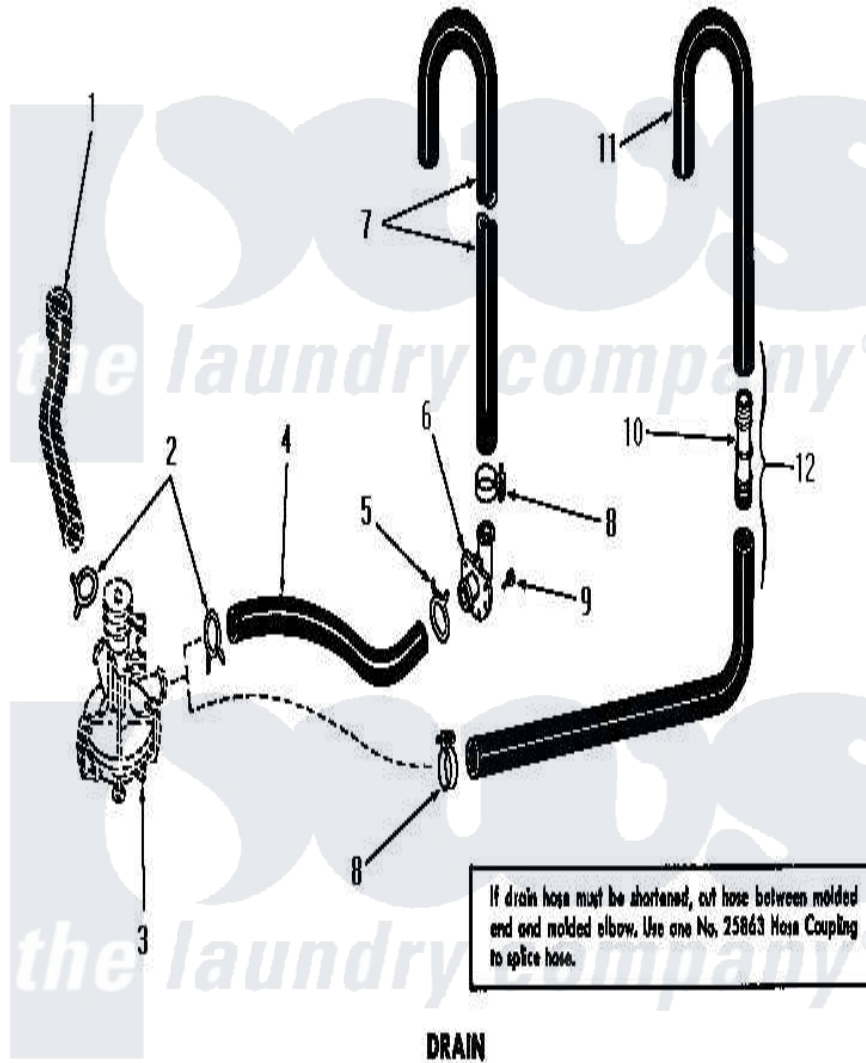

# Amana DA9101 15 - DRAIN

Amana [Residential Amana DA9101 Washer Parts](#) Parts Diagram 15 - DRAIN  
 Click on the part number to view part

Item	Original Part Number	Replaced By	Status	Part Description
1	Y00000000		Not Available	SEE NOTE DRAIN TUB OUTLET HOSE
2	20210		Not Available	NO LONGER AVAILABLE
3	Y00000000		Not Available	SEE NOTE PUMP ASSEMBLY
4	<a href="#">21254</a>			Hose
5	Y03698		Not Available	CLAMP xREPLACE
6	23553		Not Available	ELBOW,DRAIN HOSE-PLAST
7	<a href="#">20240</a>			Hose, M/F 29219
8	20211	<a href="#">285655</a>		Clamp, Hose
9	51784		Not Available	SCREW,10B-16 X 1/2 HEX
10	25863	<a href="#">16272</a>		Connector, Straight
11	25182		Not Available	DRAIN HOSE
12	Y00000000		Not Available	SEE NOTE DRAIN HOSE AND HOSE COUPLING -- (SEE NOTE)