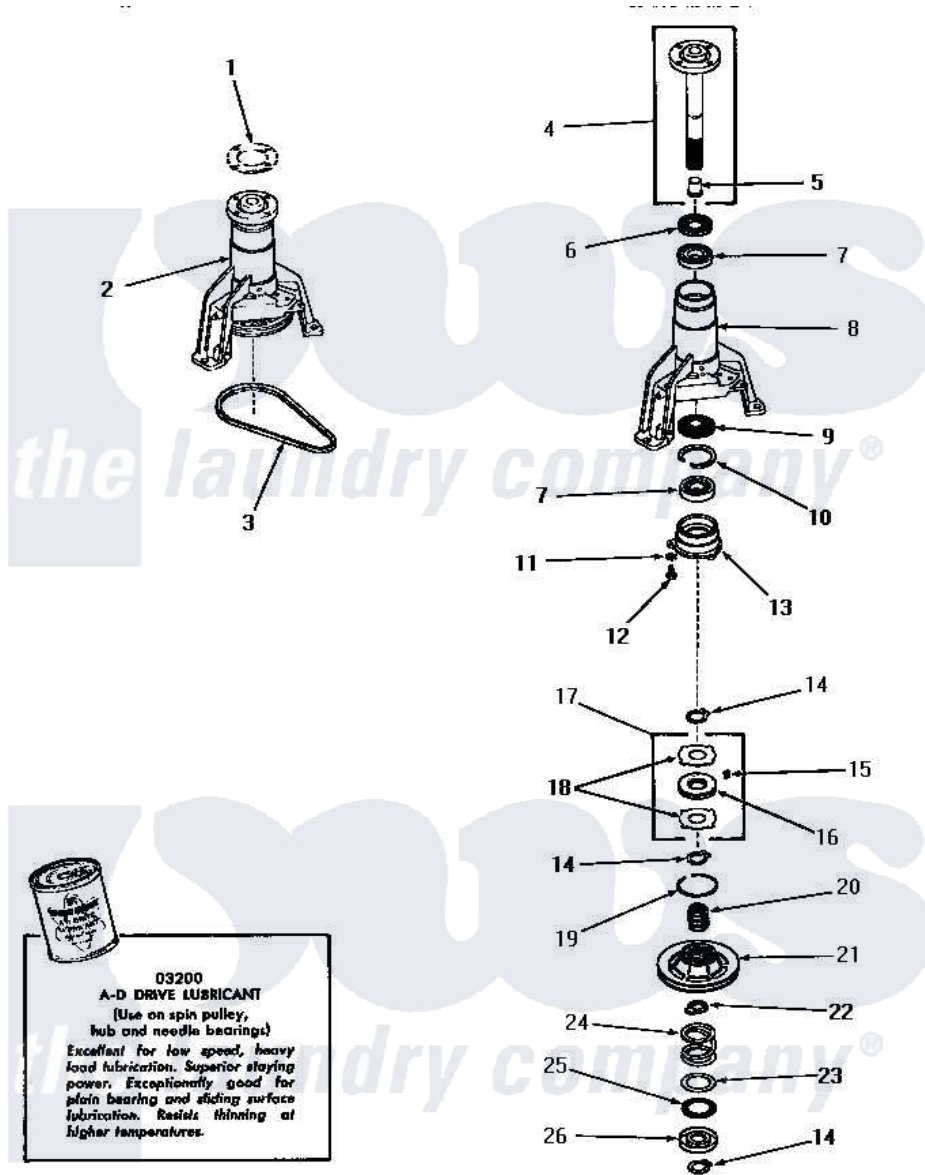

# Amana DA9101 16 - MAIN BEARING ASSY

**MAIN BEARING ASSEMBLY**

Amana [Residential Amana DA9101 Washer Parts](#) Parts Diagram 16 - MAIN BEARING ASSY  
 Click on the part number to view part

Item	Original Part Number	Replaced By	Status	Part Description
1	Y00000000		Not Available	SEE NOTE GASKET
2	<a href="#">26018</a>			AsseMbly, Bearing Housing-M
3	23759		Not Available	BELT
4	<a href="#">23731</a>			Assembly, Spin Shaft
5	<a href="#">25854</a>			Bearing
6	Y21659		Not Available	SEAL
7	<a href="#">20012</a>			Bearing
8	25979		Not Available	HOUSING,MAIN BEARING
9	<a href="#">26247</a>			Slinger, Water
10	20084		Not Available	RING,RETAINING
11	<a href="#">02431</a>			Lockwasher, 1/4 Ext Shk
12	<a href="#">02422</a>			Screw, 1/4-20 X 1/2 HeX
13	<a href="#">23639</a>			Retainer
14	<a href="#">23724</a>			Ring, Retaining
15	<a href="#">24500</a>			Clip, Spring
16	<a href="#">23708</a>			Assembly, Brake Disk

17	<a href="#">24599</a>		Assembly, Brake Disk
18	23637	Not Available	DISC,BRAKE
19	Y23720	Not Available	RING,SNAP
20	23634	Not Available	HUB
21	<a href="#">24690</a>		Assembly, Spin Pulley
22	23635	Not Available	STOP
23	<a href="#">23722</a>		Race, Bearing
24	<a href="#">23723</a>		Spring
25	23721	Not Available	BEARING,NEEDLE
26	<a href="#">23640</a>		Retainer
NI	<a href="#">03200</a>		A-D Drive Lubricant