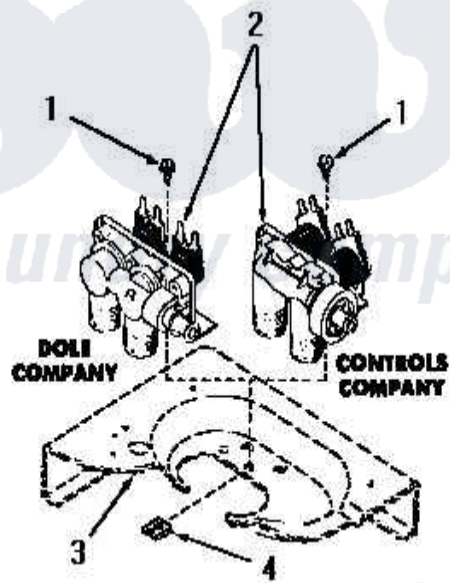

Amana DA9101 17 - MIXING VALVES

(starting Serial Nos. 511N287 and 21R99118)

[Amana Residential Amana DA9101 Washer Parts](#) Parts Diagram 17 - MIXING VALVES

[Click on the part number to view part](#)

Item	Original Part Number	Replaced By	Status	Part Description
1	23962	W10116760		Screw
2	25832	205613		Water Valve
3	Y00000000		Not Available	SEE NOTE CABINET TOP
4	23277		Not Available	NUT,SPEED