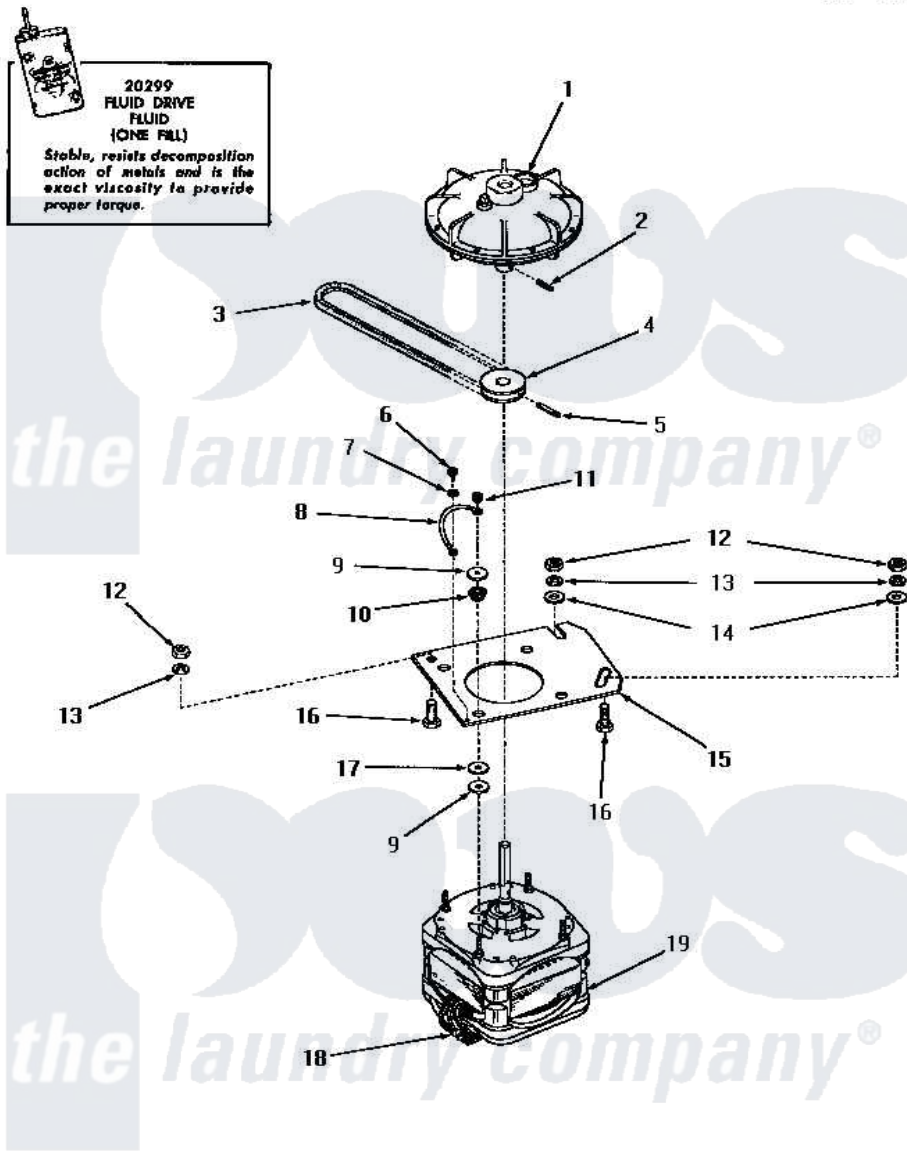

Amana DA9101 18 - MOTOR & FLUID DRIVE

MOTOR AND FLUID DRIVE

Amana [Residential Amana DA9101 Washer Parts](#) Parts Diagram 18 - MOTOR & FLUID DRIVE
 Click on the part number to view part

Item	Original Part Number	Replaced By	Status	Part Description
1	24706			Assembly, Fluid Drive
2	24703		Not Available	PIN,ROLL
3	23759		Not Available	BELT
4	26116			Pulley, Drive
5	23750			Pin, Roll
6	20530			Screw, 10-24 x 3/8 Hex
7	21735		Not Available	LOCKWASHER,No.10 INTSHKP
8	25484		Not Available	GROUND WIRE
9	20103	M0270519		Washer
10	20102		Not Available	WASHER
11	23604			Nut, Hex 10-32 Lock
12	20274	62739		Nut, Lock
13	20277			Lockwasher, 3/8 Std X 3
14	20279			Washer, 13/32 ID x 13/16 OD
15	23769		Not Available	PLATE,MOUNTING
16	20255		Not Available	SCREW,3/8-16 X 1 HEX H

17	20104		Washer
18	24142	Not Available	SWITCH,MOTOR
"	24139	Not Available	SWITCH,MOTOR
19	26069		X Assembly, Motor And Pulley
NI	20299	Not Available	FLUID DRIVE FLUID-BULK