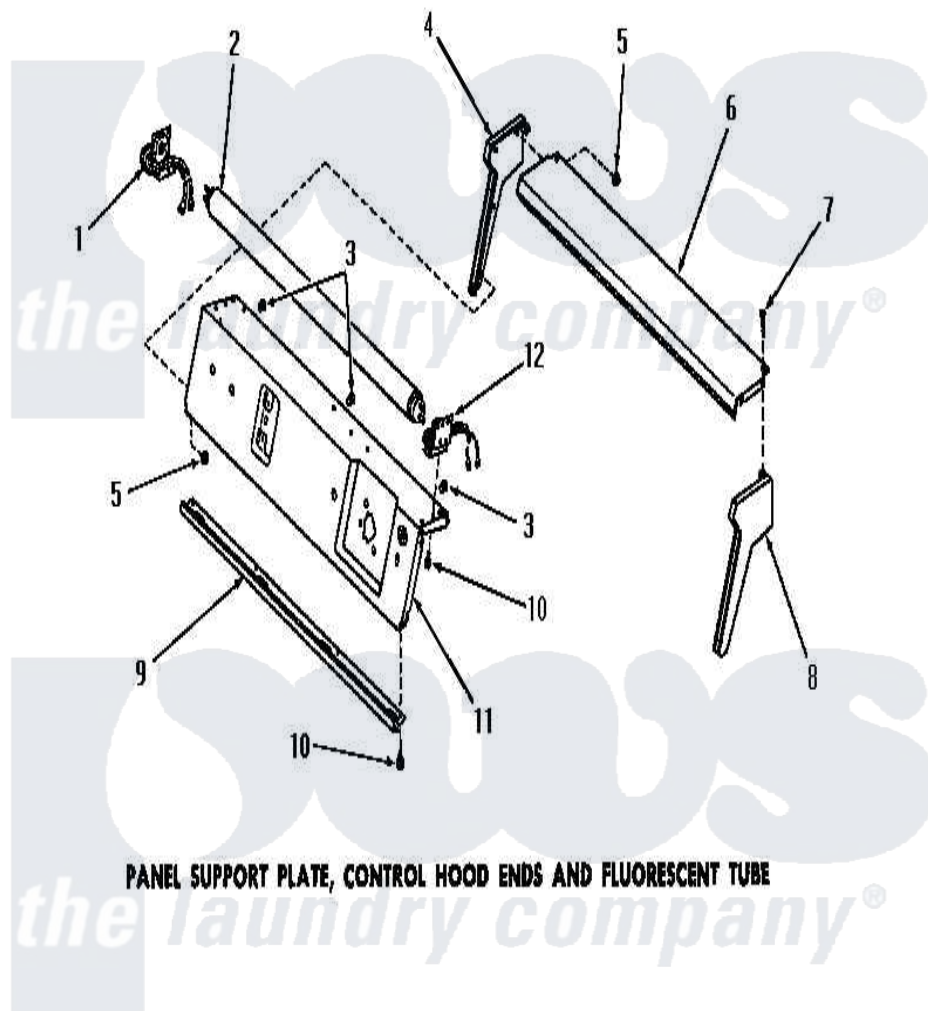

Amana DA9101 19 - PAN SUPP PLT/CTRL HOOD ENDS & FLOUR TUBE

PANEL SUPPORT PLATE, CONTROL HOOD ENDS AND FLUORESCENT TUBE

Amana Residential Amana DA9101 Washer Parts Parts Diagram 19 - PAN SUPP PLT/CTRL HOOD ENDS & FLOUR TUBE

Click on the part number to view part

Item	Original Part Number	Replaced By	Status	Part Description
1	23398		Not Available	FLUORESCENT TUBE HOLDER, LEFT
2	24442		Not Available	No Longer Available
3	21176			Bumper
4	23367		Not Available	WIRING DIAGRAM
5	23409		Not Available	NUT
6	23383		Not Available	CONTROL HOOD TOP
7	25232		Not Available	SCREW,8AB-18X7/8 OVAL
8	23368	25190SPQ		Hood End
9	23390		Not Available	PANEL TRIM
10	23222	3177991		Screw
11	Y24329		Not Available	PANEL SUPPORT PLATE
12	23397		Not Available	FLUORESCENT TUBE HOLDER, RIGHT