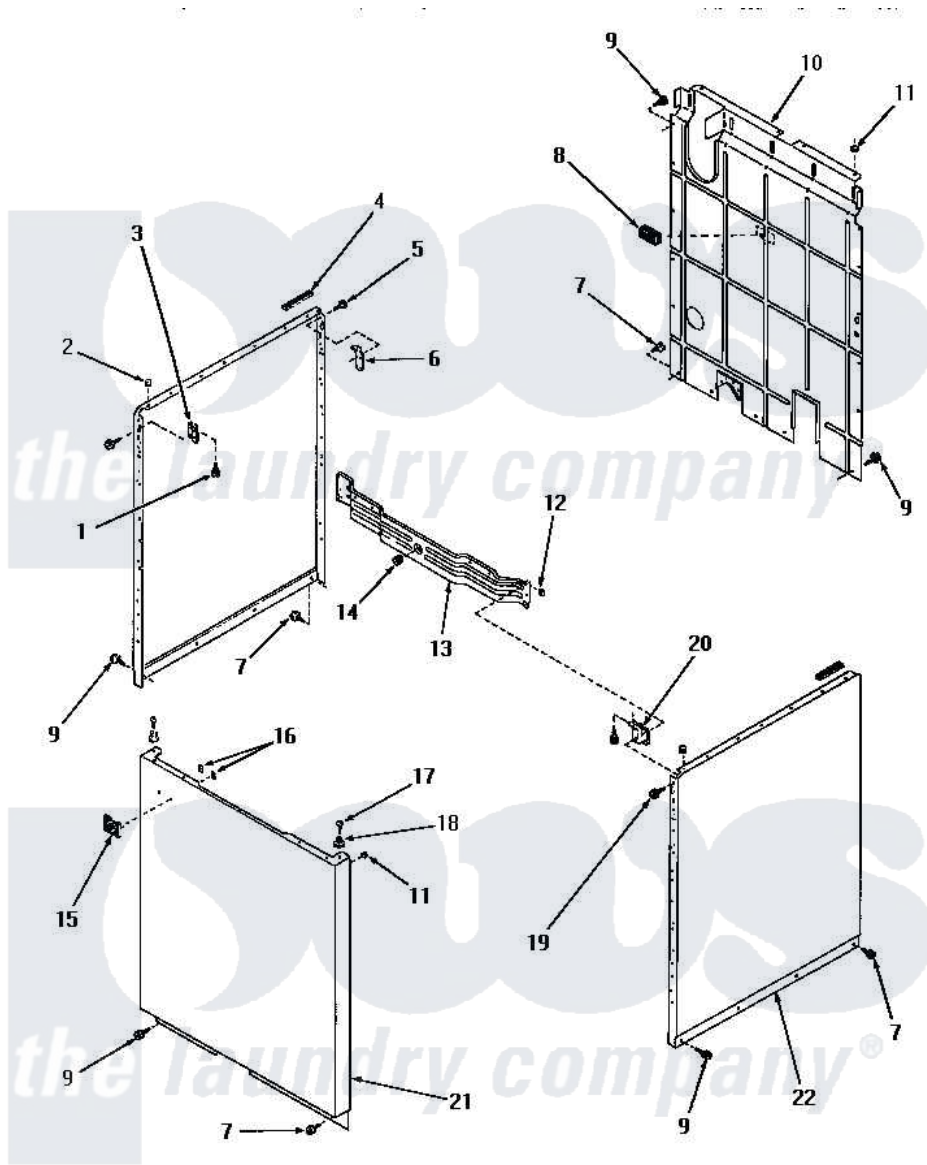

Amana DA9101 20 - PANELS

PANELS

Amana [Residential Amana DA9101 Washer Parts](#) Parts Diagram 20 - PANELS
 Click on the part number to view part

Item	Original Part Number	Replaced By	Status	Part Description
1	23008			Screw, 10-24 X 3/4 Sems
2	21176			Bumper
3	22847		Not Available	BRACKET
"	26691		Not Available	BRACKET,HOLD DOWN-L.H.
4	80312			Bumper Pad
5	51784		Not Available	SCREW,10B-16 X 1/2 HEX
6	52487			Lug, Hold-Down
7	26415	27001200		Screw
8	23257		Not Available	PAD,BUMPER
9	26592		Not Available	HEX HEAD SCREW
10	24342GR		Not Available	REAR PANEL, GRAY
11	20387			Bumper
12	25987		Not Available	NUT,SPEED
"	21747			Nut, Speed
13	21262		Not Available	CROSS BRACE, FRONT
14	25959			Grommet

15	22086	Not Available	MONOGRAM
16	22161	Not Available	CLIP
17	Q6535	Not Available	SCREW,10B-16 X 3/4 ROU
18	23020	Not Available	MOUNT,PANEL
19	03814		Screw, 10-24 X 1/2 Roun
"	51784	Not Available	SCREW,10B-16 X 1/2 HEX
20	22846	Not Available	BRACKET
"	26690	Not Available	BRACKET,HOLD DOWN-R.H.
21	24687A	Not Available	FRONT PANEL, AVOCADO
"	24687W	Not Available	FRONT PANEL, WHITE
"	24687H	Not Available	FRONT PANEL, HARVEST GOLD
"	24687C	Not Available	FRONT PANEL, COPPERTONE
22	24336A	Not Available	SIDE PANEL, RIGHT OR LEFT, AVO
"	24336W	Not Available	xREPLACE
"	24336H	Not Available	SIDE PANEL, RIGHT OR LEFT, HAR
"	24336C	Not Available	SIDE PANEL, RIGHT OR LEFT, COP