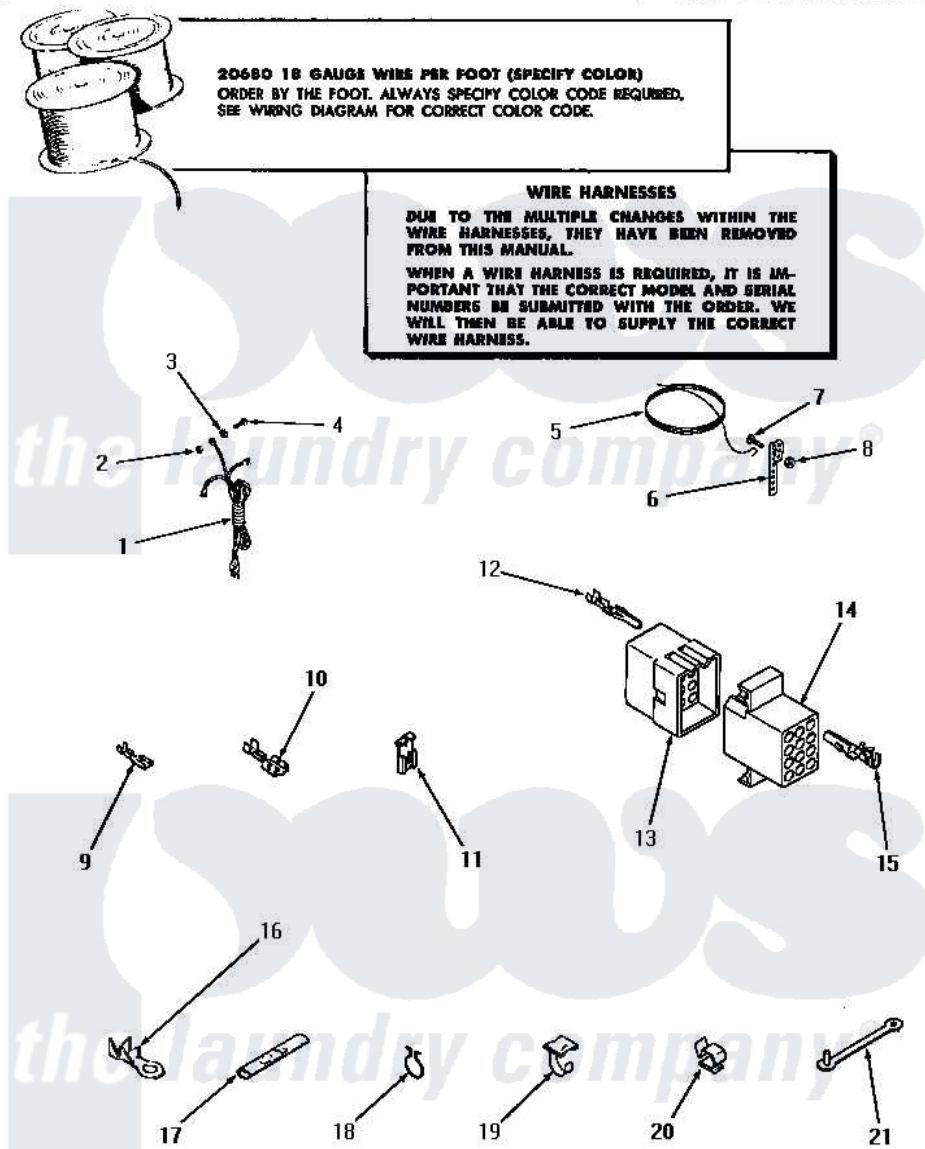

Amana DA9101 21 - POWER CORD, WIRE & TERMINALS

POWER CORD, WIRE AND TERMINALS

Amana [Residential Amana DA9101 Washer Parts](#) Parts Diagram 21 - POWER CORD, WIRE & TERMINALS
 Click on the part number to view part

Item	Original Part Number	Replaced By	Status	Part Description
1	22660		Not Available	POWER CORD AND PLUG
2	03673		Not Available	NUT
3	03815			Lockwasher, No.10 Ext Shk
4	20267			Screw, 10-24 X 3/8 Round
5	Y21429		Not Available	GROUND WIRE
6	21430		Not Available	STRAP,GROUND
7	21431		Not Available	ROUND HEAD SCREW
8	Y20276		Not Available	NUT
9	00112			Terminal, Spade-3/16 Fe
10	Y00119		Not Available	SPADE TERMINAL(18 GAUGE) (1/4 INCH-(1) 18 GAUGE WIRE)
11	Y00120			Terminal, Flag-1/4 Fema
12	Y00116			Terminal, Pin-Male
13	23041			Plug, 6 Circuit
"	23040			Plug-3 Circuit
"	23033			Plug, 9 Circuit

"	23035	Not Available	PLUG,12 CIRCUIT
"	23037		Plug, 15 Circuit
14	23038	Not Available	RECEPTACLE,15 CIRCUIT
"	23036		Receptacle, 12 Circuit
"	23039	697780	Receptacle,
"	23042	Not Available	RECEPTACLE
"	Y23034	26163	Receptacle, 9 Circuit
15	Y00117	5011-XX	093 Female Socket
16	00110		No.10 18 Gauge Wire
17	21091	Not Available	CONNECTOR TWO 1/4 INCH MALE
18	51291		Clip, Wire
19	21793	Not Available	CABLE CLIP
20	21036		Clip, Cable
21	22837	Not Available	STRAP,WIRE