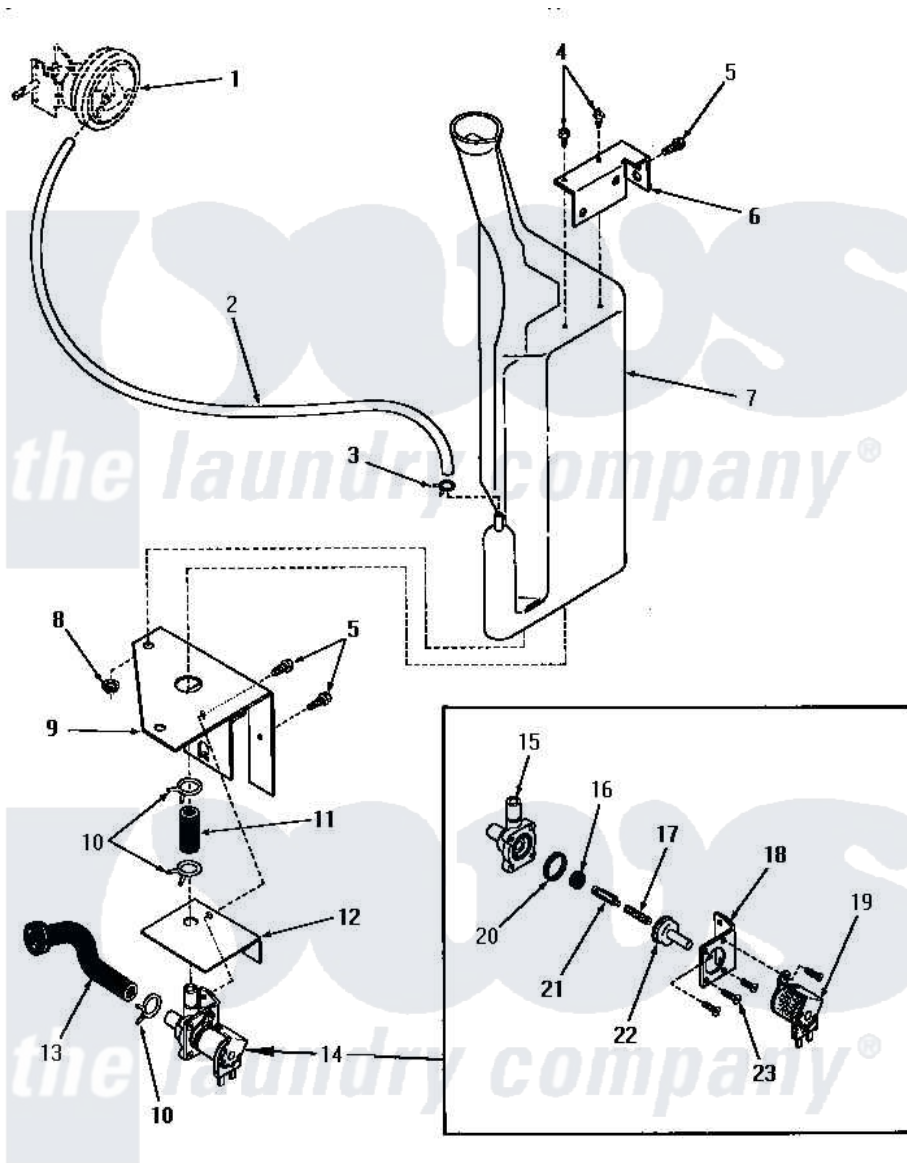

# Amana DA9101 22 - RESERVOIR & DRAIN VALVE

## RESERVOIR AND DRAIN VALVE (Through Serial Nos. 5556D39 and 234J7952)

Amana [Residential Amana DA9101 Washer Parts](#) Parts Diagram 22 - RESERVOIR & DRAIN VALVE  
Click on the part number to view part

Item	Original Part Number	Replaced By	Status	Part Description
1	Y00000000		Not Available	SEE NOTE PRESSURE SWITCH
2	24444		Not Available	NO LONGER AVAILABLE
3	Y222294	<a href="#">596669</a>		Clamp, Manifold
4	52150	<a href="#">489464</a>		Screw
5	51784		Not Available	SCREW, 10B-16 X 1/2 HEX
6	24394		Not Available	UPPER BRACKET
7	24430		Not Available	RESERVOIR
8	24441		Not Available	WIRING DIAGRAM
9	24393		Not Available	LOWER BRACKET
10	80479		Not Available	HOSE CLAMP
11	24440		Not Available	CODE J
12	25044		Not Available	SOLENOID SHIELD
13	24437		Not Available	HOSE
14	24438	<a href="#">68136-47</a>		Shelf Trim
15	24438G		Not Available	BODY
16	24438F		Not Available	SEAL

17	24438C	Not Available	SPRING
18	24438H	Not Available	MOUNTING BRACKET
19	24438A	Not Available	SOLENOID
20	24438E	Not Available	GASKET
21	24438D	Not Available	ARMATURE
22	24438B	Not Available	GUIDE,ARMATURE
23	21561G	Not Available	ROUND HEAD SCREW