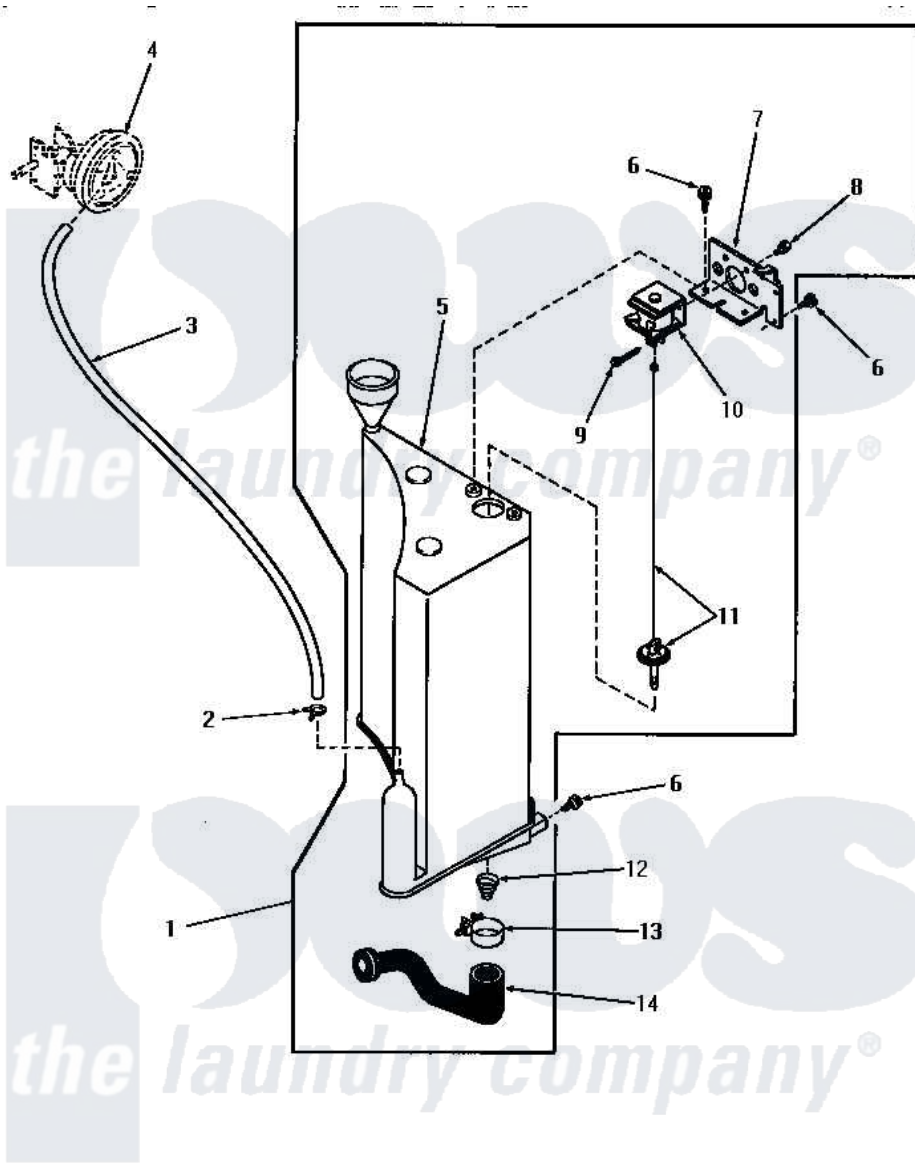

Amana DA9101 23 - RESERVOIR & DRAIN VALVE

RESERVOIR AND DRAIN VALVE
(Starting Serial Nos. 5556D40 and 234J7953)

Amana [Residential Amana DA9101 Washer Parts](#) Parts Diagram 23 - RESERVOIR & DRAIN VALVE
 Click on the part number to view part

Item	Original Part Number	Replaced By	Status	Part Description
1	26003			Assembly, Pressure Tank-Com
2	Y22294	596669		Clamp, Manifold
3	24444		Not Available	NO LONGER AVAILABLE
4	Y00000000		Not Available	SEE NOTE PRESSURE SWITCH
5	25993		Not Available	RESERVOIR
6	51784		Not Available	SCREW,10B-16 X 1/2 HEX
7	Y26000		Not Available	BRACKET
8	Y03950			Screw, 10-32 x 5/16 Sems
9	20248			Pin, Cotter
10	25999		Not Available	SOLENOID,DRAIN VALVE
11	26244			Assembly, Plunger-Drain Val
12	25997		Not Available	SPRING,DRAIN VALVE
13	20824		Not Available	HOSE CLAMP
14	25998			Hose, Drain-Pressure Ta