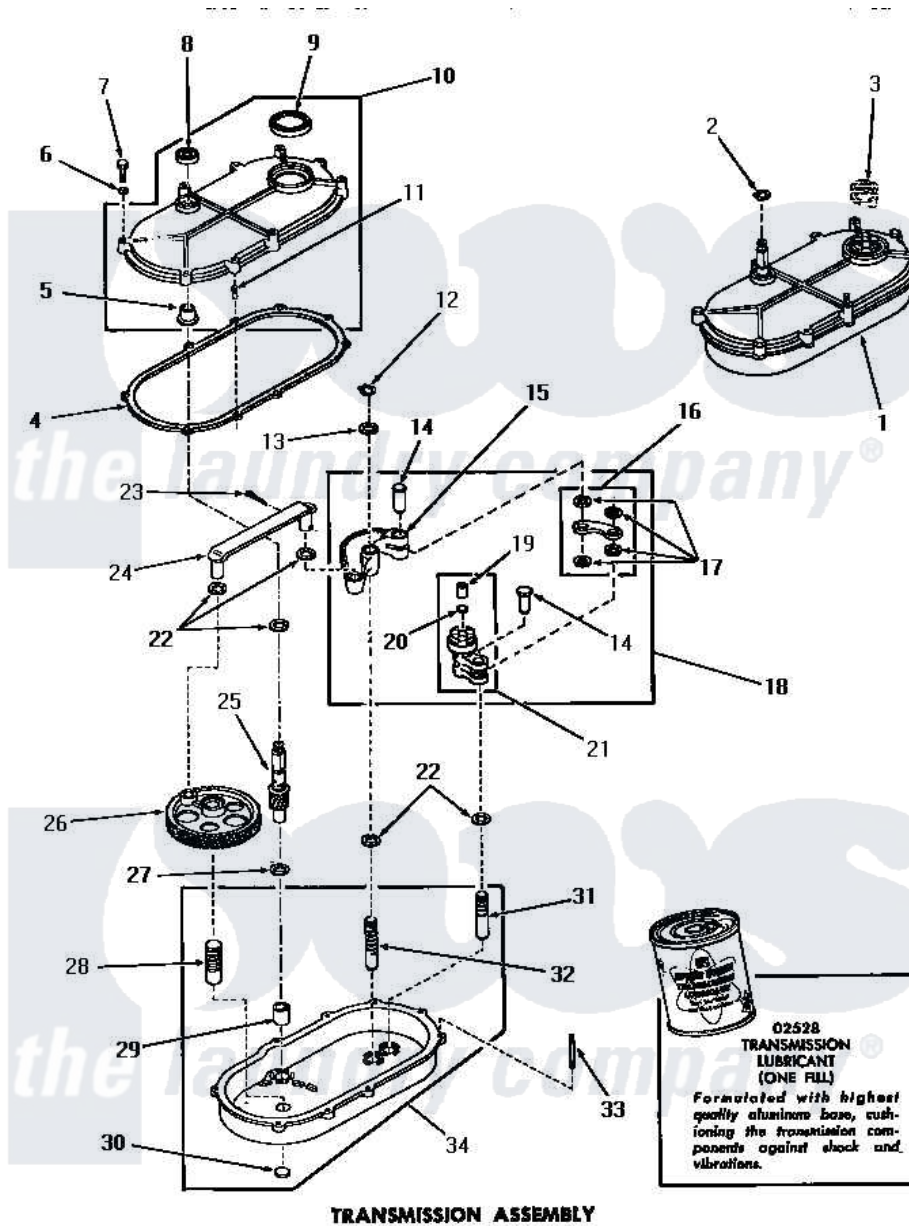

Amana DA9101 24 - TRANSMISSION ASSY

TRANSMISSION ASSEMBLY

Amana [Residential Amana DA9101 Washer Parts](#) Parts Diagram 24 - TRANSMISSION ASSY
 Click on the part number to view part

Item	Original Part Number	Replaced By	Status	Part Description
1	23828			Assembly, Transmission
2	23751			Ring, Retaining
3	Y00000000		Not Available	SEE NOTE SHIFT CLUTCH
4	20059			Gasket
5	20082			Bearing
6	03189			LoCkwasher, 1/4 Std-C P
7	20257		Not Available	SCREW, 1/4-20 X 1-1/4 H
8	20200			Seal
9	20199			Seal
10	20216		Not Available	ASSY, TRANSMISSION COVE
11	20197		Not Available	DOWEL PIN
12	23751			Ring, Retaining
13	20212	35092		Washer, 3628id X 1.00 X .056
14	01690			Pin, Link
15	05005	05005P		Assembly
16	Y04999		Not Available	LINK

17	20212	35092	Washer, 3628id X 1.00 X .056
18	20220		Assembly, Rocker Arm
19	01711	Not Available	BEARING
20	Y02479		Disc, Expansion
21	20219	30927P	Assembly Clutch Arm
22	01791		Washer, .626 X 1.125 X1
23	02578		Pin, Cotter
24	03969	03969P	Rod Connecting
25	23645		Pinion
26	02175	Not Available	GEAR,CRANK
27	20198	41813	Csa 20198 20 4w 19 Deg Cc
28	03477	Not Available	PIN
29	01993		Bearing, 7/8odx5/8id
30	Y02769		Disc
31	01688	Not Available	PIN
32	24817	Not Available	PIN,ROCKER ARM
33	20155	Not Available	STUD,DOUBLE END 1/4-20
34	23927	Not Available	ASSY,TRANSMISSION xREPLACE
NI	02528	02528P	Grease Transmission Mobil 209