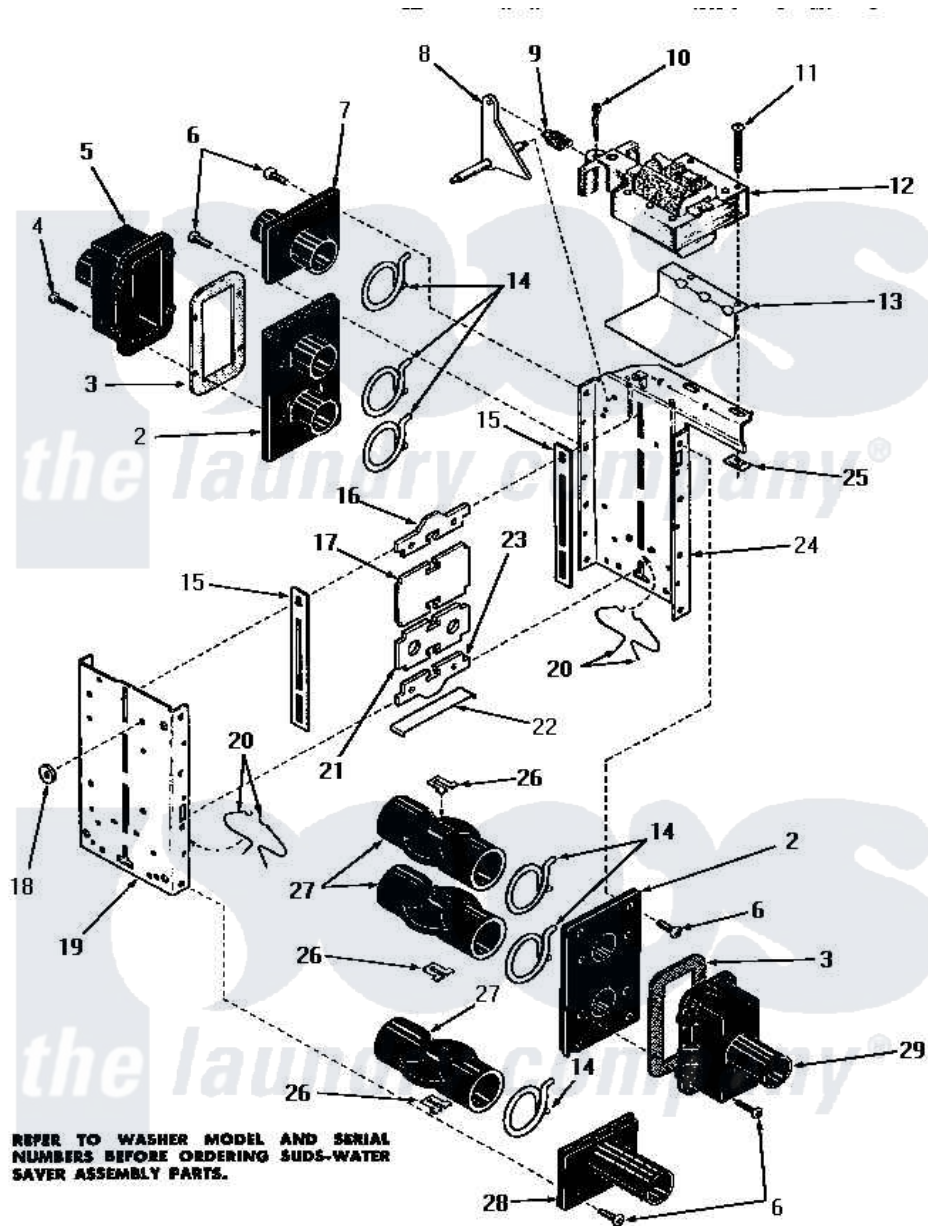

Amana DA9103 02 - 23848 SUDS-WATER SAVER VALVE ASSY

Amana [Residential Amana DA9103 Washer Parts](#) Parts Diagram 02 - 23848 SUDS-WATER SAVER VALVE ASSY
 Click on the part number to view part

Item	Original Part Number	Replaced By	Status	Part Description
NI	23848		Not Available	VALVE
2	21296X		Not Available	DOUBLE TUBE HOSE ADAPTER
3	21296-I		Not Available	GASKET
4	21296H		Not Available	PHILLIPS HEAD SCREW
5	22007A		Not Available	MANIFOLD COVER
6	21296J		Not Available	PHILLIPS HEAD SCREW
7	22007G		Not Available	SINGLE TUBE HOSE ADAPTER
8	22574S		Not Available	LEVER
9	21296E		Not Available	SPRING
10	21296D		Not Available	COTTER PIN
11	21296B		Not Available	PHILLIPS HEAD SCREW
12	22574A		Not Available	SOLENOID
13	21296F		Not Available	SPLASH SHIELD
14	21296W		Not Available	HOSE CLAMP
15	21296M		Not Available	GUIDE YOKE

16	21296-O	Not Available	END POST
17	21296AA	Not Available	STATIONARY POST
18	23848D	Not Available	SPACER
19	23848C	Not Available	SIDE PLATE
20	21296Q	Not Available	TOGGLE SPRING
21	21296Z	Not Available	INTERMEDIATE POST
22	21296K	Not Available	LEAF SPRING
23	21296N	Not Available	END POST
24	23848B	Not Available	SIDE PLATE
25	21296C	Not Available	SPEED NUT
26	21296U	Not Available	TUBE VALVE LUG CLIP
27	21296Y	Not Available	TUBE
28	21296V	Not Available	SINGLE TUBE HOSE ADAPTER
29	22574G	Not Available	MANIFOLD COVER