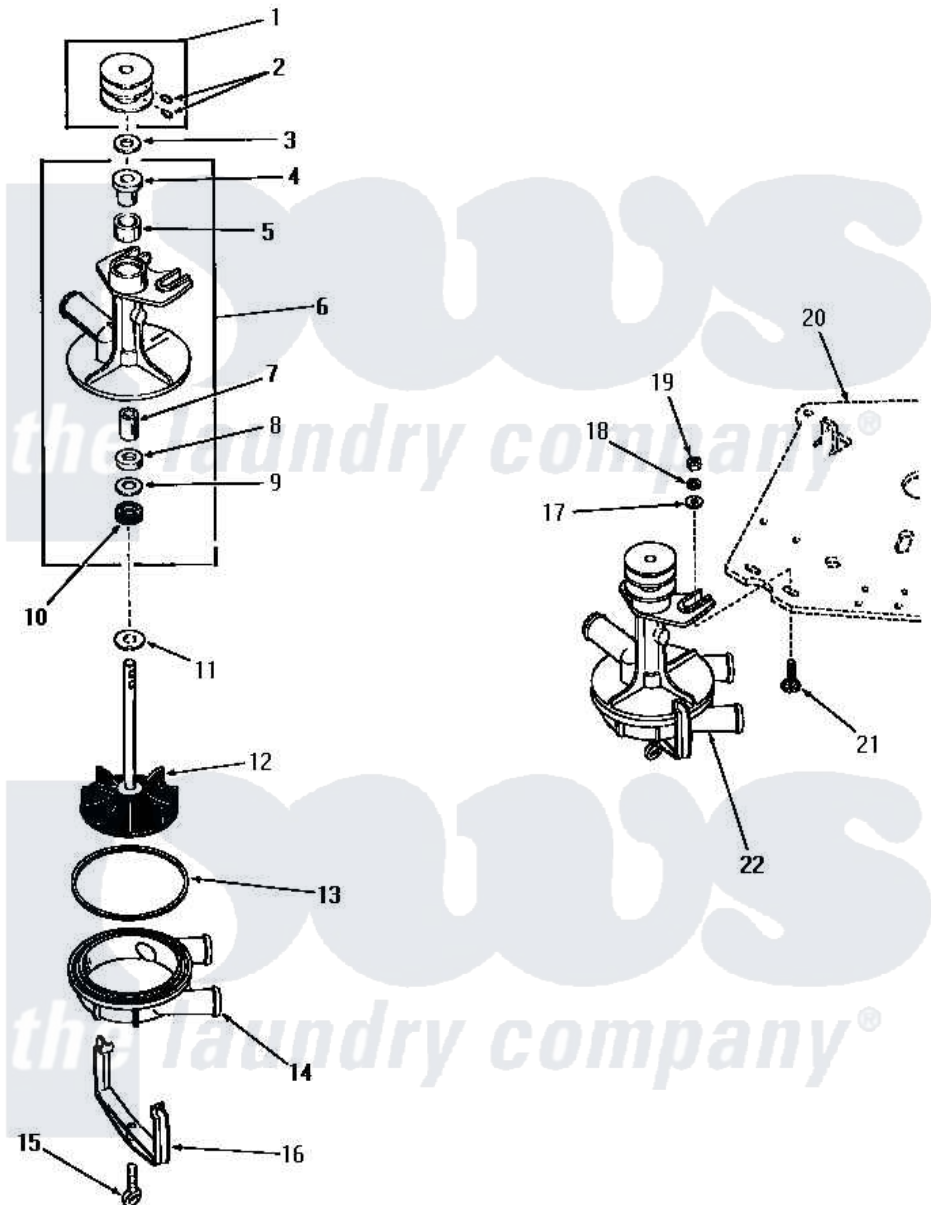

Amana DA9103 03 - 23907 & 24304 PUMP ASSEMBLIES

Amana Residential Amana DA9103 Washer Parts Parts Diagram 03 - 23907 & 24304 PUMP ASSEMBLIES
 Click on the part number to view part

Item	Original Part Number	Replaced By	Status	Part Description
1	23902		Not Available	ASSY,PULLEY
2	23960		Not Available	SCREW,1/4-20 X5/16 HEX
3	23897		Not Available	WASHER,.566IDX1.00ODX1
4	23882		Not Available	BEARING
5	26478			Wick
6	23901		Not Available	ASSY,PUMP BODY
7	23883		Not Available	BEARING
8	23885		Not Available	WASHER,8/16IDX1.00ODX.
9	23887		Not Available	WASHER,37/64IDX63/64OD
10	23900			Seal
11	23886		Not Available	WASHER,.578IDX1.25ODX1
12	23898			Assembly, Impeller
13	23892		Not Available	GASKET
14	23877		Not Available	BOTTOM,PUMP
"	23876		Not Available	PUMP COVER
15	20161			Screw, 5/16-18 X 1-1/16

16	23879		Clamp, Pump
17	20176		Washer, .2656 ID x 9/16 OD
18	03189		LoCkwasher, 1/4 Std-C P
19	20275	27001225	Nut, Jam Mid Lock 1/4-20
20	Y00000000	Not Available	SEE NOTE MOUNTING PLATE -- (SEE PAGE 19, KEY 29)
21	24390		Bolt
22	Y24304	Not Available	PUMP ASSEMBLY
"	23907	Not Available	ASSY,PUMP
NI	211P3		Kit, Pump Repair