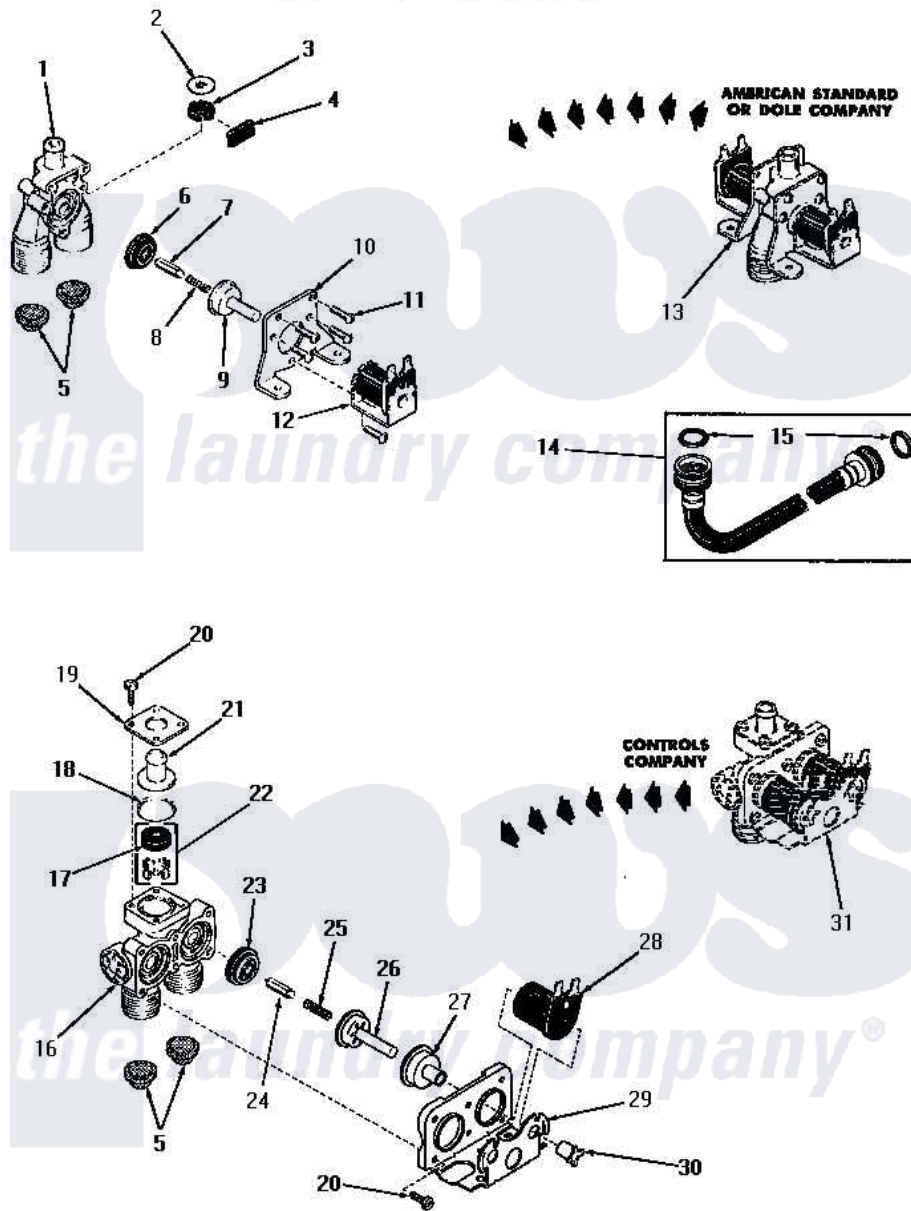

# Amana DA9103 04 - 24596 AND 24597 MIXING VALVE ASSEMBLIES

Amana Residential Amana DA9103 Washer Parts Parts Diagram 04 - 24596 AND 24597 MIXING VALVE ASSEMBLIES  
 Click on the part number to view part

Item	Original Part Number	Replaced By	Status	Part Description
1	20678		Not Available	BODY, VALVE
2	23224G		Not Available	DIFFUSER
3	21187C		Not Available	REGULATOR, FLOW
"	<a href="#">23224C</a>			Regulator, Flow
4	21561D		Not Available	PLUG
5	20181-0		Not Available	INLET SCREEN
6	23224F		Not Available	DIAPHRAGM
7	<a href="#">23224D</a>			Armature
8	23224E		Not Available	SPRING
9	23224B		Not Available	GUIDE
10	21561E		Not Available	MOUNTING BRACKET
11	21561G		Not Available	ROUND HEAD SCREW
12	21714A		Not Available	SOLENOID
13	Y00000000		Not Available	SEE NOTE MIXING VALVE ASSEMBLY -- (SEE PAGE 6, KEY 2)
14	20241	<a href="#">EZ20241</a>		20 x 24 x 1 Filter 1 Metal Side

15	20290	<a href="#">Y013783</a>	Washer, Inlet Hose
16	24596Q		Not Available VALVE BODY
17	Y00000000		Not Available SEE NOTE INSTALL WITH CONCAVE SURFACE DOWN TOWARD VALVE BODY
18	24596L		Not Available OUTLET FITTING GASKET
19	24596N		Not Available OUTLET FITTING PLATE
20	24596P		Not Available SCREW
21	24596M		Not Available OUTLET FITTING
22	24596J		Not Available REGULATOR, FLOW
"	24597J		Not Available FLOW REGULATOR
23	24596H		Not Available DIAPHRAGM
24	24596G		Not Available ARMATURE
25	24596F		Not Available SPRING
26	24596E		Not Available GUIDE
27	24596D		Not Available GUIDE SLEEVE
28	24596A		Not Available SOLENOID
29	24596C		Not Available MOUNTING BRACKET
30	24596B		Not Available SOLENOID SLEEVE
31	Y00000000		Not Available SEE NOTE MIXING VALVE ASSEMBLY -- (SEE PAGE 6, KEY 2)