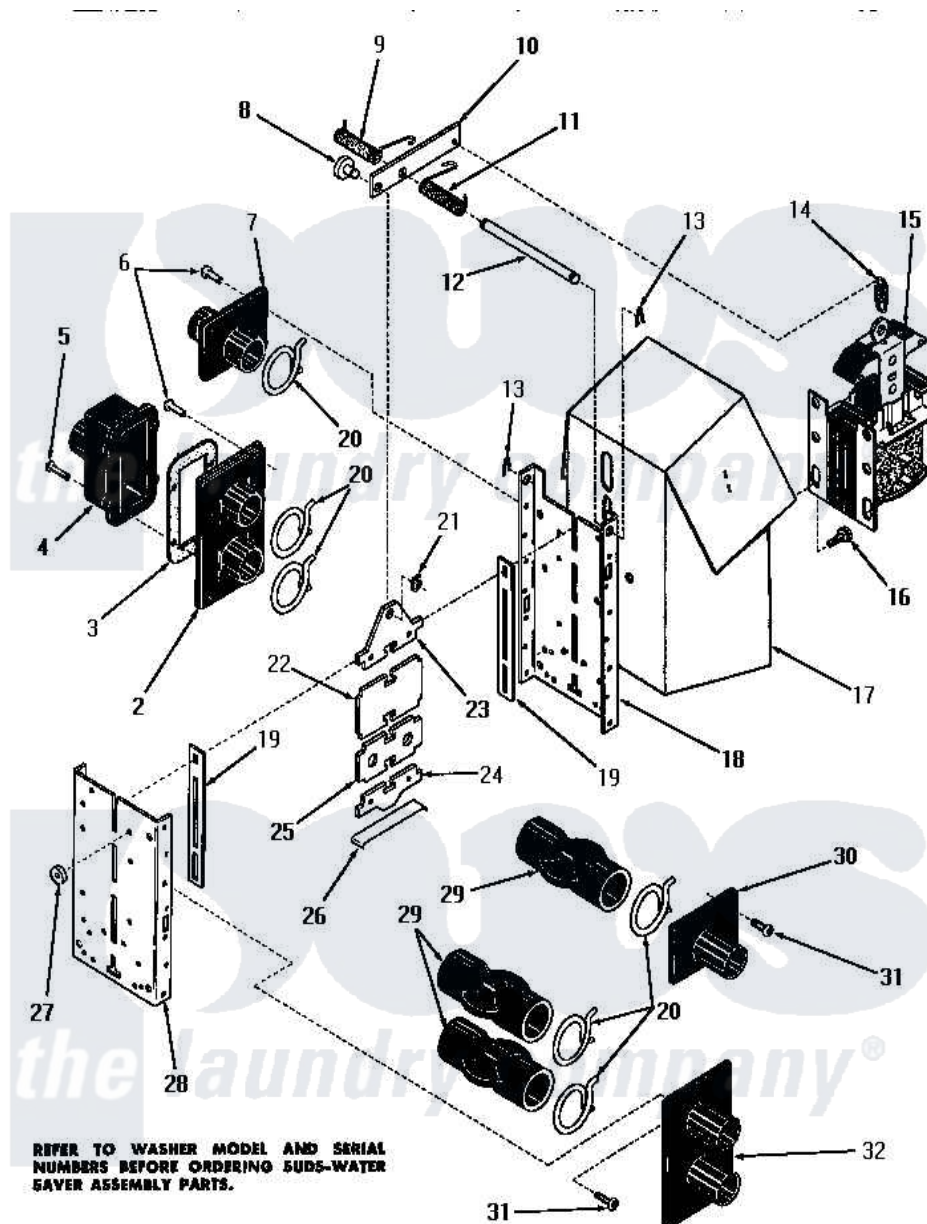

# Amana DA9103 05 - 25053 SUDS-WATER SAVER VALVE ASSY

Amana [Residential Amana DA9103 Washer Parts](#) Parts Diagram 05 - 25053 SUDS-WATER SAVER VALVE ASSY  
 Click on the part number to view part

Item	Original Part Number	Replaced By	Status	Part Description
NI	25053		Not Available	SUDS-WATER SAVER VALVE ASSEMBL
2	21296X		Not Available	DOUBLE TUBE HOSE ADAPTER
3	21296-I		Not Available	GASKET
4	22007A		Not Available	MANIFOLD COVER
5	22007B		Not Available	PHILLIPS HEAD SCREW
6	21296J		Not Available	PHILLIPS HEAD SCREW
7	22007G		Not Available	SINGLE TUBE HOSE ADAPTER
8	24292C		Not Available	ACTUATING PIN
9	24292E		Not Available	TORSION SPRING, LEFT
10	24292B		Not Available	ACTUATING LEVER
11	24292F		Not Available	TORSION SPRING, RIGHT
12	24292G		Not Available	PIVOT PIN
13	21296R		Not Available	HAIR PIN CLIP
14	22155G		Not Available	SPRING

15	24292A	Not Available	SOLENOID
16	24292J	Not Available	HEX HEAD SCREW
17	25052	Not Available	SHIELD
18	25292D	Not Available	SIDE PLATE
19	21296M	Not Available	GUIDE YOKE
20	21296W	Not Available	HOSE CLAMP
21	24292K	Not Available	RETAINER RING
22	21296AA	Not Available	STATIONARY POST
23	24292H	Not Available	END POST
24	21296N	Not Available	END POST
25	21296Z	Not Available	INTERMEDIATE POST
26	21296K	Not Available	LEAF SPRING
27	23848D	Not Available	SPACER
28	23848C	Not Available	SIDE PLATE
29	21296Y	Not Available	TUBE
30	22007G	Not Available	SINGLE TUBE HOSE ADAPTER
31	21296J	Not Available	PHILLIPS HEAD SCREW
32	22155A	Not Available	DOUBLE TUBE HOSE ADAPTER