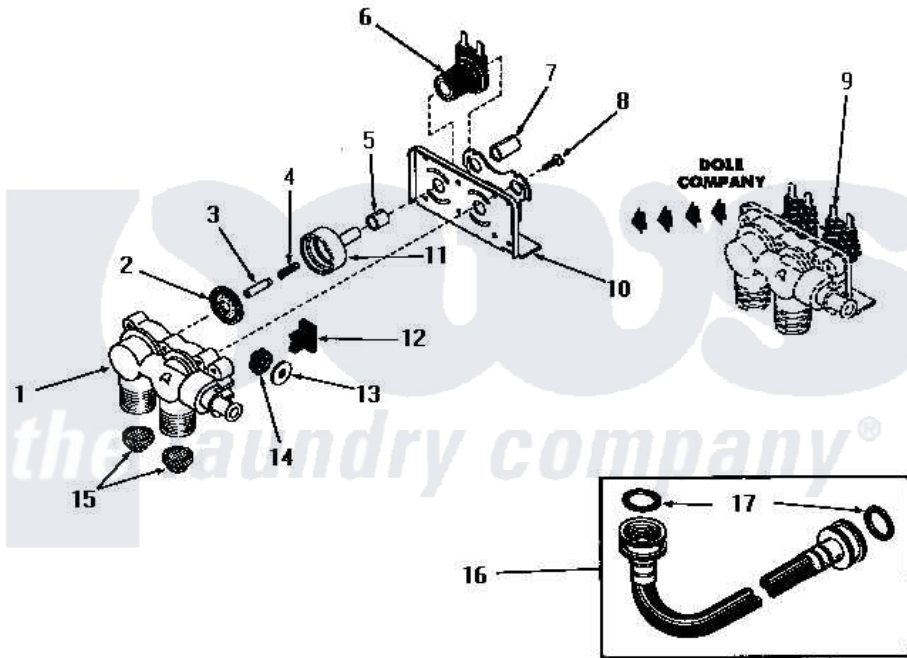

Amana DA9103 06 - 25832 AND 25833 MIXING VALVE ASSEMBLIES

Amana Residential Amana DA9103 Washer Parts Parts Diagram 06 - 25832 AND 25833 MIXING VALVE ASSEMBLIES
 Click on the part number to view part

Item	Original Part Number	Replaced By	Status	Part Description
1	24125			Body, Valve
2	24134		Not Available	DIAPHRAGM
3	24132		Not Available	ARMATURE
4	24131		Not Available	SPRING
5	24129		Not Available	SLEEVE, SHORT
6	24126	33930		Valve, Mixing
7	24128		Not Available	SLEEVE, LONG
8	25817C		Not Available	SCREW
9	Y00000000		Not Available	SEE NOTE MIXING VALVE ASSEMBLY -- (SEE PAGE 6, KEY 2)
10	Y24127		Not Available	MOUNTING BRACKET
11	24130			Guide, Armature
12	Y24135		Not Available	PLUG, FLOW REGULATOR
13	23224G		Not Available	DIFFUSER
14	23224C			Regulator, Flow
"	21187C		Not Available	REGULATOR, FLOW

15	24122	22002960	Strainer, Washer Inlet
16	20241	EZ20241	20 x 24 x 1 Filter 1 Metal Side
17	20290	Y013783	Washer, Inlet Hose
18	24123		Not Available VALVE BODY
"	Y24124		Not Available VALVE BODY
19	25817K		Not Available DIAPHRAGM
20	25817H		Not Available ARMATURE
21	25817F		Not Available ARMATURE GUIDE
22	25817D		Not Available SLEEVE ADAPTER
23	24596A		Not Available SOLENOID
24	25817M		Not Available SOLENOID PLUG
25	25817G		Not Available SPRING
26	25817E		Not Available SLEEVE, GUIDE xREPLACE
27	25817B		Not Available MOUNTING BRACKET
28	Y00000000		Not Available SEE NOTE MIXING VALVE ASSEMBLY -- (SEE PAGE 6, KEY 2)