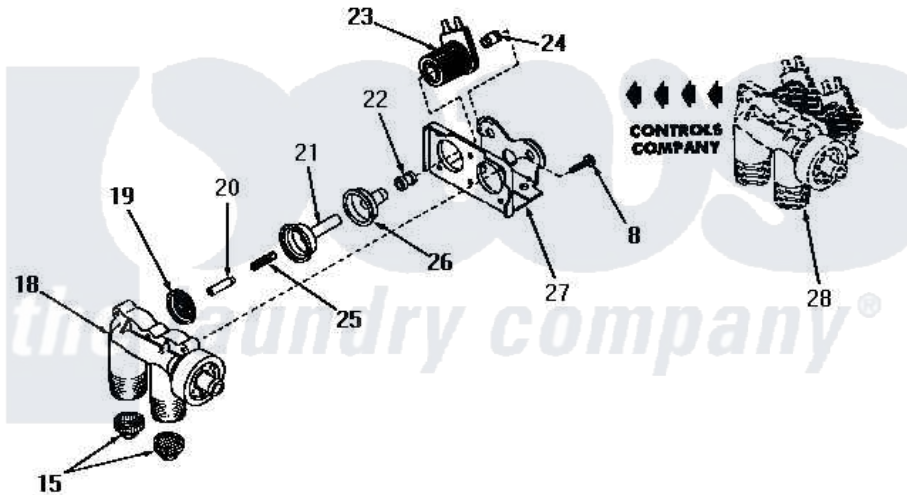

Amana DA9103 06 - 25832 AND 25833 MIXING VALVE ASSEMBLIES

Amana Residential Amana DA9103 Washer Parts Parts Diagram 06 - 25832 AND 25833 MIXING VALVE ASSEMBLIES
 Click on the part number to view part

Item	Original Part Number	Replaced By	Status	Part Description
1	24125			Body, Valve
2	24134		Not Available	DIAPHRAGM
3	24132		Not Available	ARMATURE
4	24131		Not Available	SPRING
5	24129		Not Available	SLEEVE, SHORT
6	24126	33930		Valve, Mixing
7	24128		Not Available	SLEEVE, LONG
8	25817C		Not Available	SCREW
9	Y00000000		Not Available	SEE NOTE MIXING VALVE ASSEMBLY -- (SEE PAGE 6, KEY 2)
10	Y24127		Not Available	MOUNTING BRACKET
11	24130			Guide, Armature
12	Y24135		Not Available	PLUG, FLOW REGULATOR
13	23224G		Not Available	DIFFUSER
14	23224C			Regulator, Flow
"	21187C		Not Available	REGULATOR, FLOW

15	24122	22002960	Strainer, Washer Inlet
16	20241	EZ20241	20 x 24 x 1 Filter 1 Metal Side
17	20290	Y013783	Washer, Inlet Hose
18	24123		Not Available VALVE BODY
"	Y24124		Not Available VALVE BODY
19	25817K		Not Available DIAPHRAGM
20	25817H		Not Available ARMATURE
21	25817F		Not Available ARMATURE GUIDE
22	25817D		Not Available SLEEVE ADAPTER
23	24596A		Not Available SOLENOID
24	25817M		Not Available SOLENOID PLUG
25	25817G		Not Available SPRING
26	25817E		Not Available SLEEVE, GUIDE xREPLACE
27	25817B		Not Available MOUNTING BRACKET
28	Y00000000		Not Available SEE NOTE MIXING VALVE ASSEMBLY -- (SEE PAGE 6, KEY 2)