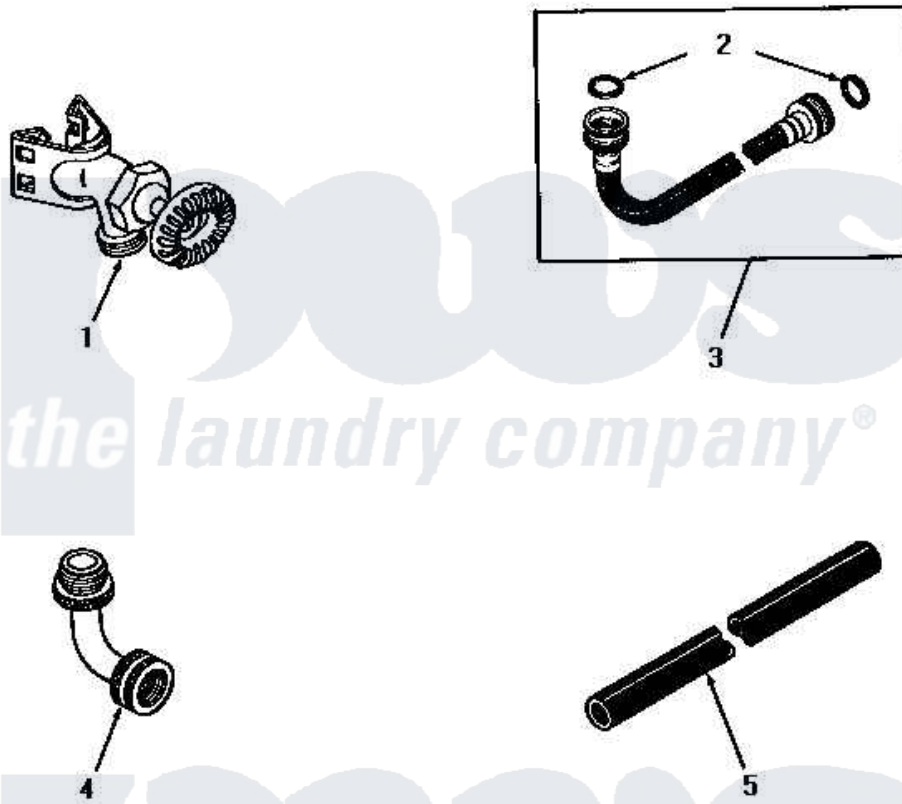

Amana DA9103 07 - ACCESSORIES

258P3 CAPACITOR KIT
 Use on automatic washers, with reversing motors, that are located in areas where low voltage exists. This kit will help eliminate motor burn outs.

Amana [Residential Amana DA9103 Washer Parts](#) Parts Diagram 07 - ACCESSORIES
 Click on the part number to view part

Item	Original Part Number	Replaced By	Status	Part Description
1	20655		Not Available	SADDLE FAUCETS, PAIR
2	20290	Y013783		Washer, Inlet Hose
3	20618	21001467		Hose- 10'
"	20617		Not Available	HOSE, INLET (8 FT)
4	20656		Not Available	90 DEGREE INLET ELBOW
5	20616		Not Available	EXTENSION, DRAIN HOSE (1 FT)
NI	258P3		Not Available	KIT,CAPACITOR