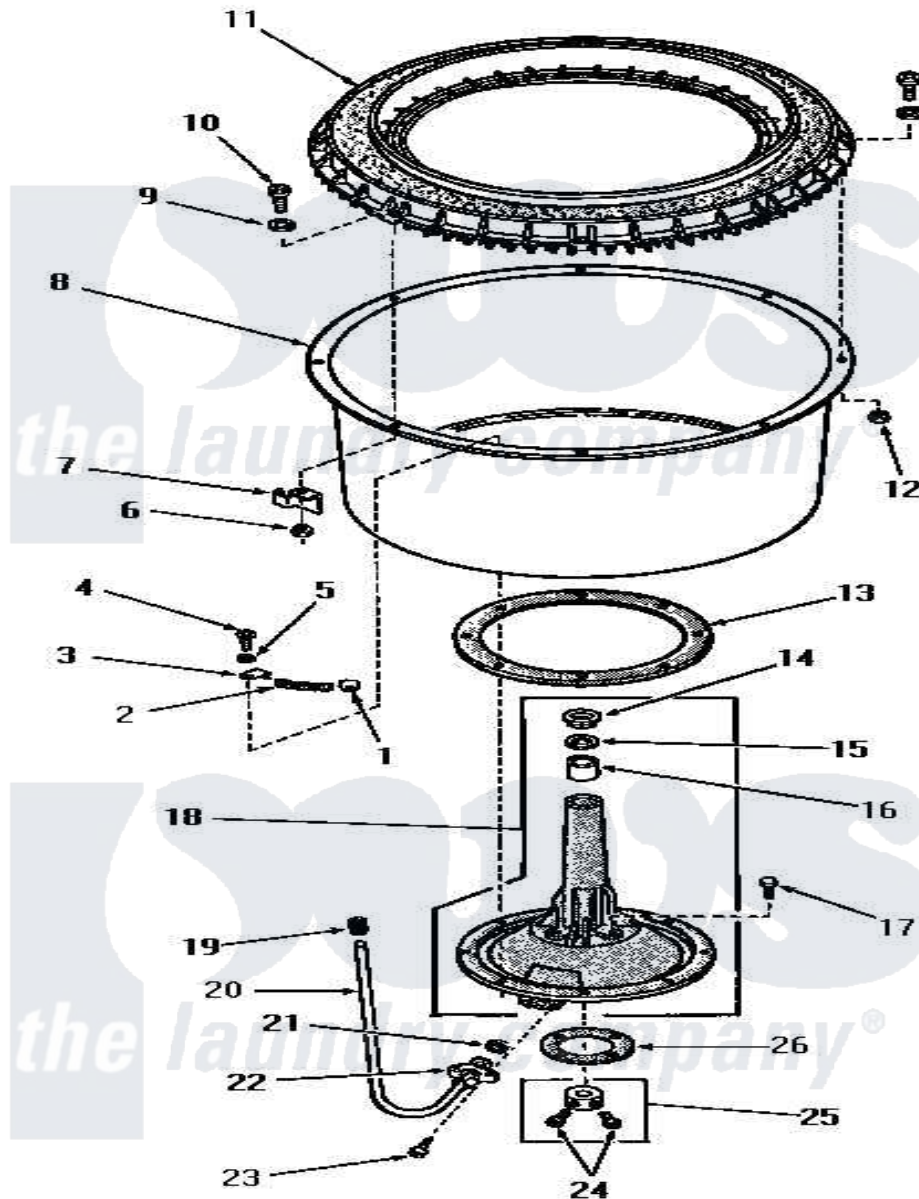

Amana DA9103 08 - AGITATOR POST AND SPIN TUB

Amana Residential Amana DA9103 Washer Parts Parts Diagram 08 - AGITATOR POST AND SPIN TUB
 Click on the part number to view part

Item	Original Part Number	Replaced By	Status	Part Description
1	22446			Clip
2	22144			Spring
3	22447			Clip
4	20260			Screw, 5/16-18 X 3/4 RD
5	20121		Not Available	GASKET
6	26678			Nut, Self-Locking
7	22025			Bracket
8	25976		Not Available	TUB,SPIN-SS
9	25100			Washer, 17/64 ID x 1/2 OD
10	25251	E225251		25 x 25 x 1 Filter 1 Metal Side
11	24931		Not Available	BALANCE RING
12	25250			Nut, 1/4-20 Hex Nyllock
13	20122			Gasket
14	23685			Bearing
15	23684			Seal
16	23686			Bearing

17	20261		Screw, Cap
18	26016	2-6016	Wheel 71/2x6
19	22351		Sleeve
20	25980		Tube, Sediment
"	22359		Tube, Sediment
21	20110		Gasket
22	26046		Bracket, Sediment Tube
23	20852	Not Available	SCREW,10-24 X 1/2 HEX
24	23481	02422	Screw, 1/4-20 X 1/2 HeX
25	20377		Collar Assembly
26	20120		Gasket
NI	243P3	Not Available	KIT,AGITATOR POST