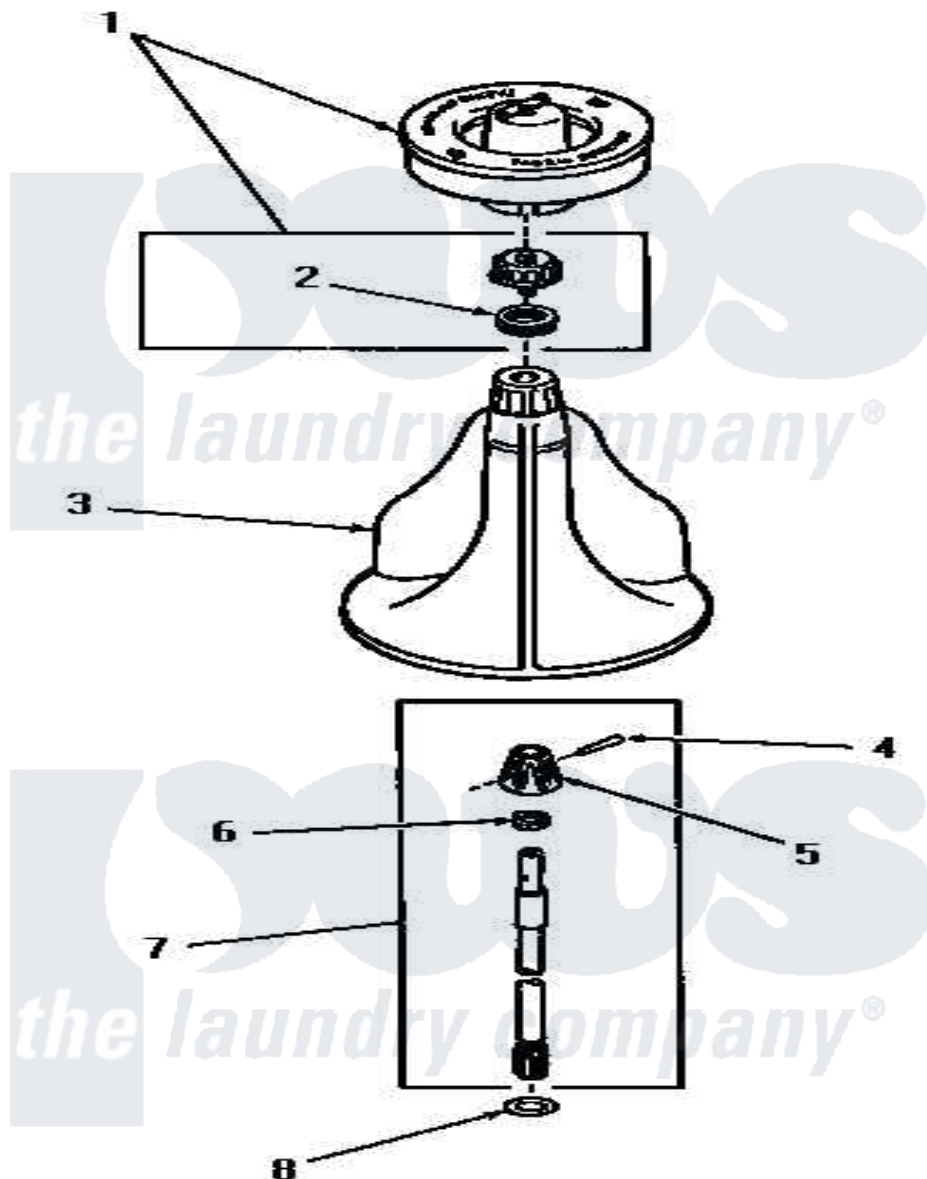

# Amana DA9103 09 - AGITATOR, SHAFT & FABRIC SOFTENER DISP

Amana Residential Amana DA9103 Washer Parts Parts Diagram 09 - AGITATOR, SHAFT & FABRIC SOFTENER DISP  
 Click on the part number to view part

Item	Original Part Number	Replaced By	Status	Part Description
1	23546		Not Available	ASSY,DISPENSER-FAB-SOF
"	<a href="#">26015</a>			Assembly, Cap And Ring-Agitator
2	<a href="#">20136</a>			Ring
3	25975		Not Available	ASSY,AGITATOR
4	<a href="#">20243</a>			Pin, Taper
5	20056		Not Available	BLOCK, DRIVE
6	20057	<a href="#">222T017P01</a>		Washer FIB 21/32 ID X 1156 OD X 1/8
7	21751	<a href="#">21751P</a>		Assyshaft
8	<a href="#">22135</a>			Washer