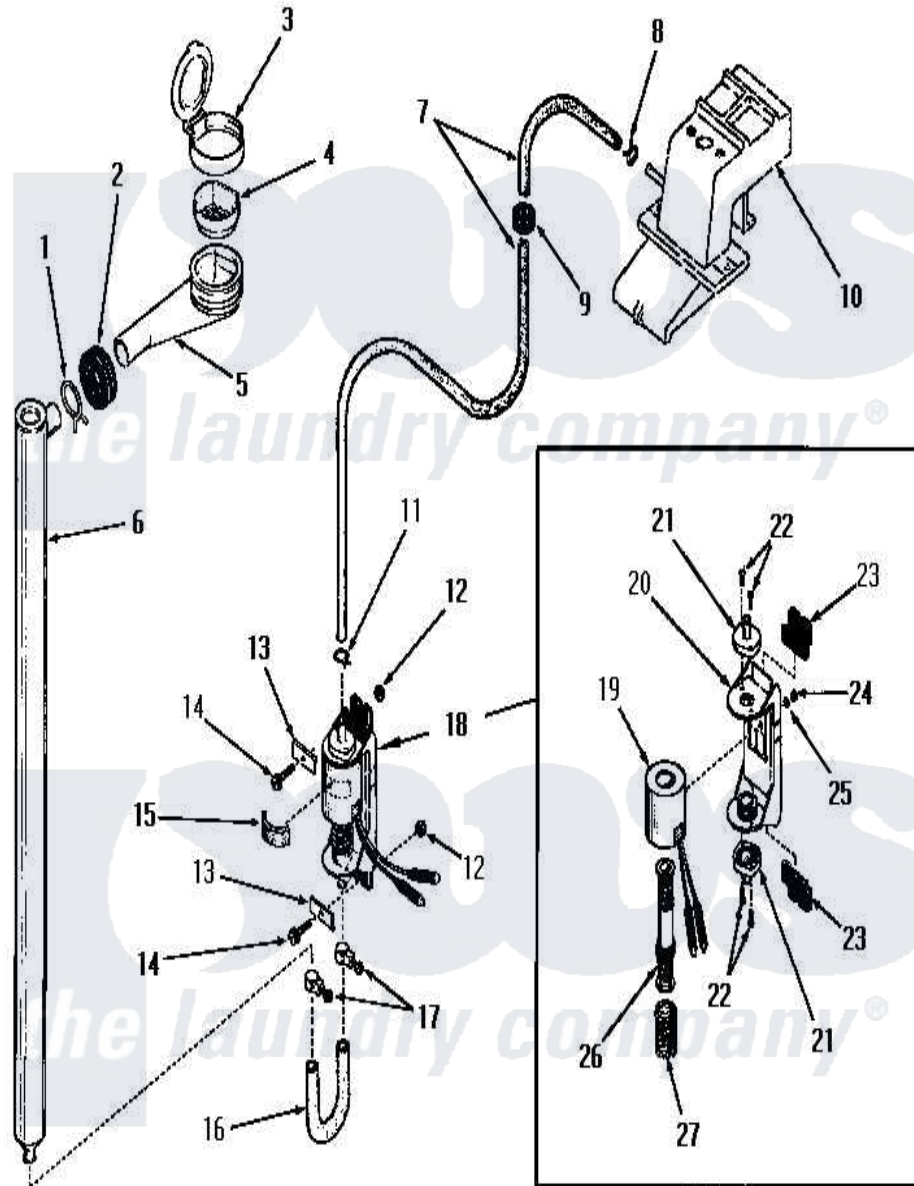

Amana DA9103 10 - BLEACH DISPENSER

Amana Residential Amana DA9103 Washer Parts Parts Diagram 10 - BLEACH DISPENSER
 Click on the part number to view part

Item	Original Part Number	Replaced By	Status	Part Description
1	Y03640		Not Available	CLAMP
2	20118		Not Available	GROMMET,1982 INV
3	22484		Not Available	BLEACH LID
4	21984			Cover, Dispenser
5	22377		Not Available	DISPENSER xREPLACE
6	22303		Not Available	TUBE,BLEACH
7	22300		Not Available	HOSE
8	23410		Not Available	HOSE CLAMP
9	22299		Not Available	GROMMET
10	Y00000000		Not Available	SEE NOTE WATER INLET -- (SEE PAGE 1, KEY 8)
11	22295		Not Available	HOSE CLAMP
12	22001			Nut, 10-24 Nylon Hex BR
13	Y22287		Not Available	BLEACH PUMP BRACKET
14	25989		Not Available	HEX HEAD SCREW
15	25220		Not Available	BUMPER
16	22302		Not Available	HOSE

17	24904	Not Available	CLAMP
18	22337		Pump, Bleach
19	22337B	Not Available	COIL AND FRAME
20	22337A	Not Available	BASE
21	22337E	Not Available	HOSE CONNECTOR
22	51356	Not Available	SCREW,6-32 X 5/16 RD H
23	22337F	Not Available	ISOLATION MOUNT
24	22337G	Not Available	NUT
25	21735	Not Available	LOCKWASHER,No.10 INTSHKP
26	22337C	Not Available	ARMATURE AND VALVE
27	22337D	Not Available	SPRING