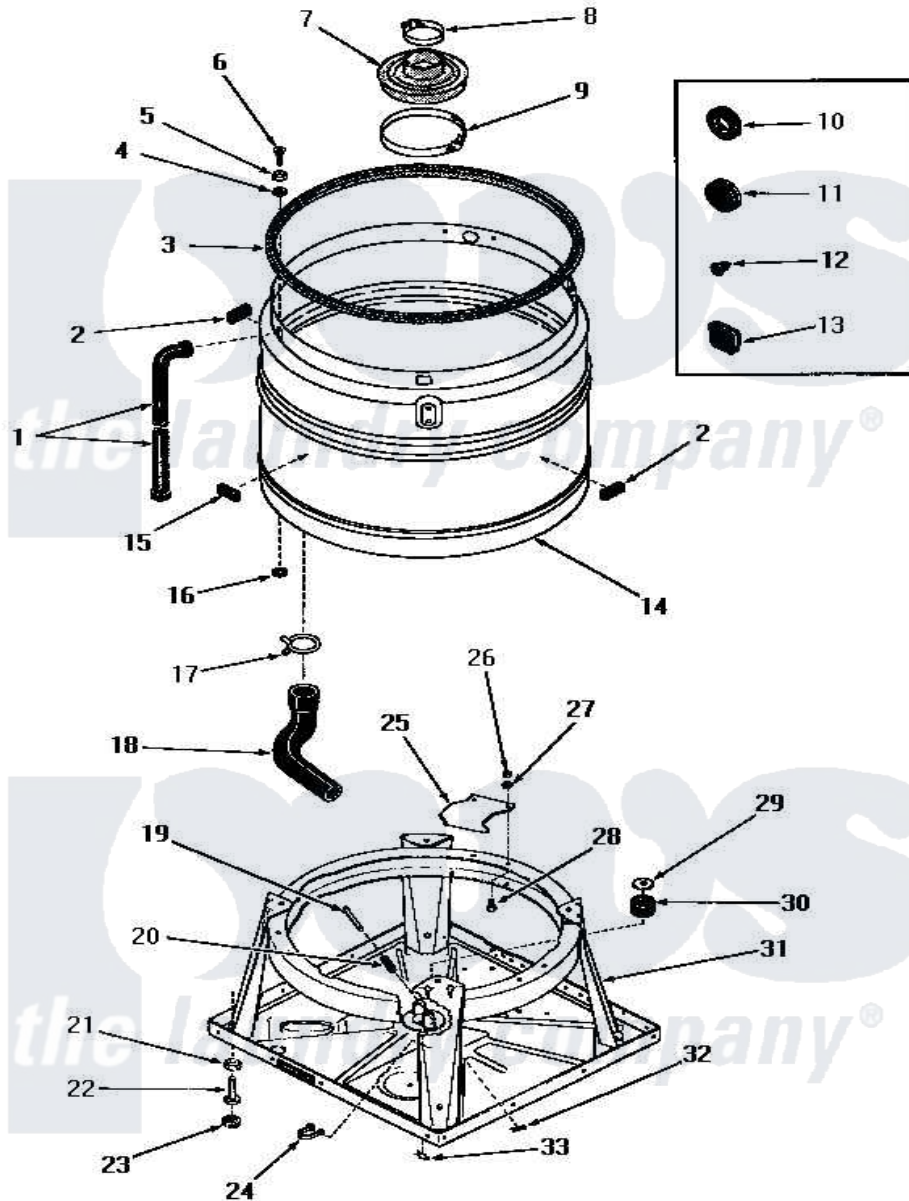

Amana DA9103 11 - BOOT, CHASSIS AND DRAIN TUB

Amana Residential Amana DA9103 Washer Parts Parts Diagram 11 - BOOT, CHASSIS AND DRAIN TUB
 Click on the part number to view part

Item	Original Part Number	Replaced By	Status	Part Description
1	22818		Not Available	HOSE
2	23258			Pad, Bumper
3	21233		Not Available	GASKET
4	20112			Grommet
5	20111			Washer
6	20259		Not Available	SCREW
7	20129		Not Available	BOOT
8	20107			Upper Clamp
9	20108	F200201		Clamp Hose #56
10	20118		Not Available	GROMMET,1982 INV
11	20305	20-305		Sizzle Do Not Ship Ups
12	21393	21-393		Piezo Sounder
13	21651			Grommet
14	25983			Drain Tub, Shur-Fil
15	23257		Not Available	PAD,BUMPER
16	20115			Grommet

17	10180		Not Available	CLAMP
18	25112			Hose
19	Y22693		Not Available	HOLD-DOWN PIN
20	Y22690		Not Available	FERRULE
21	Y21899	40038101		Nut, Leg
22	20409	22003428		Leg, Adjustable
23	21749	40016001		Foot, Rubber
24	22837		Not Available	STRAP,WIRE
25	21905			Plate, Snubber
26	20275	27001225		Nut, Jam Mid Lock 1/4-20
27	03189			LoCkwasher, 1/4 Std-C P
28	02422			Screw, 1/4-20 X 1/2 HeX
29	20162		Not Available	SPACER
30	20195		Not Available	GROMMET
31	26028			Assembly, Chassis xReplace
32	Y22689		Not Available	PIN CLIP
33	26012	2-6012		Blower Wheel