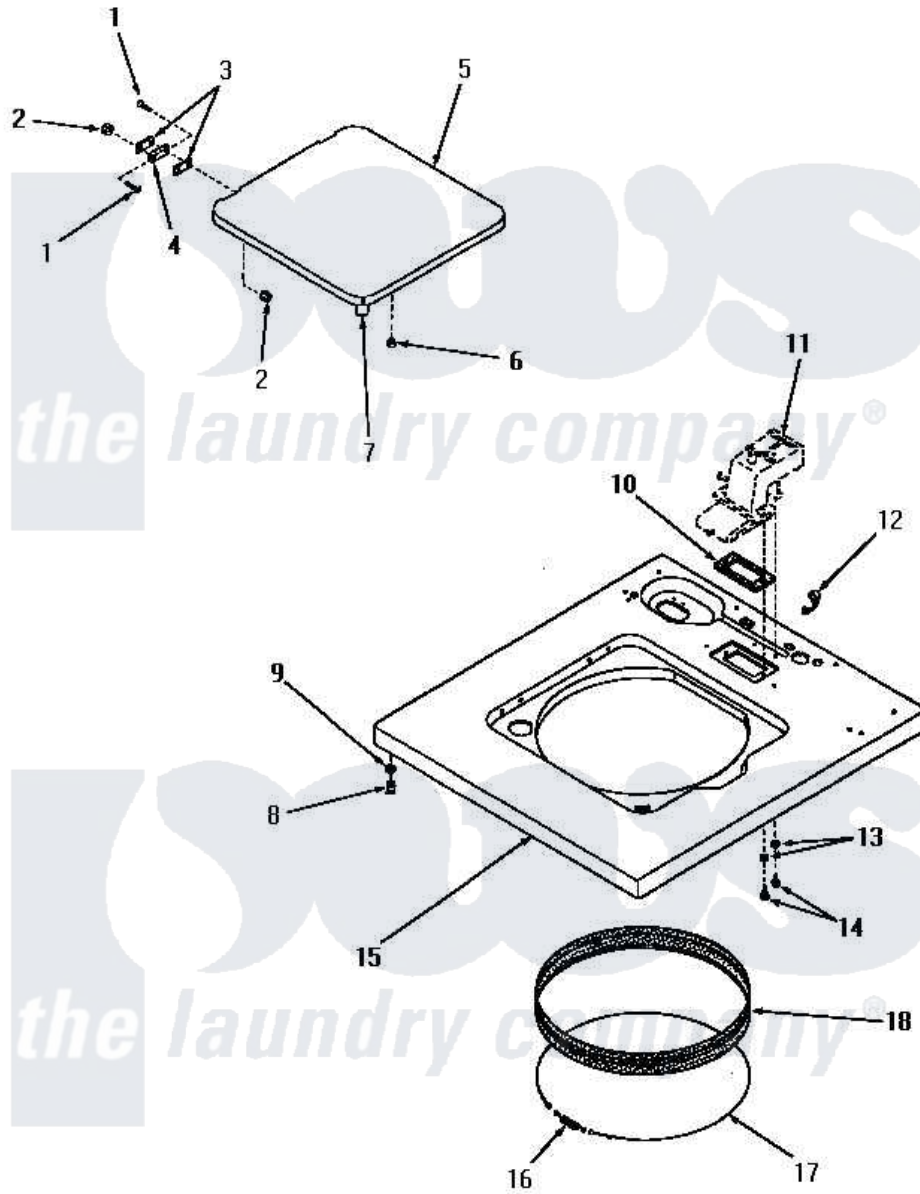

Amana DA9103 12 - CABINET TOP AND LOADING DOOR

Amana Residential Amana DA9103 Washer Parts Parts Diagram 12 - CABINET TOP AND LOADING DOOR
 Click on the part number to view part

Item	Original Part Number	Replaced By	Status	Part Description
1	22649			Screw, 8-32 X 13/32 FI
2	21752			Nut, 8-32 Hex Brilock
3	21584			Gasket
4	21583			Hinge
5	22271W		Not Available	LOADING DOOR, WHITE
"	22271A		Not Available	LOADING DOOR, AVOCADO
"	22271H		Not Available	LOADING DOOR, HARVEST GOLD
"	22271C		Not Available	LOADING DOOR, COPPERTONE
6	21176			Bumper
7	25217	R0603504		Actuator, Door Switch
8	23007		Not Available	CAGED NUT
9	24861		Not Available	LOCKWASHER, .448X.789SH
10	23255		Not Available	GASKET
11	Y00000000		Not Available	SEE NOTE WATER INLET -- (SEE PAGE 1, KEY 8)

12	21903	211881		Grommet, Cord Part Not Used- Gas Models Only
13	20493			Washer, 11/64 ID x 3/8 OD
14	52150	489464		Screw
15	24349H		Not Available	CABINET TOP, HARVEST GOLD
"	25830C		Not Available	CABINET TOP, COPPERTONE
"	25830H		Not Available	CABINET TOP, HARVEST GOLD
"	25830A		Not Available	CABINET TOP, AVOCADO
"	24349C		Not Available	CABINET TOP, COPPERTONE
"	24349A		Not Available	CABINET TOP, AVOCADO
"	25830W		Not Available	CABINET TOP, WHITE
"	24349W		Not Available	CABINET TOP, W
16	20791		Not Available	SPRING
17	22352		Not Available	RETAINER,WIRE
18	25277			Guard, Rim