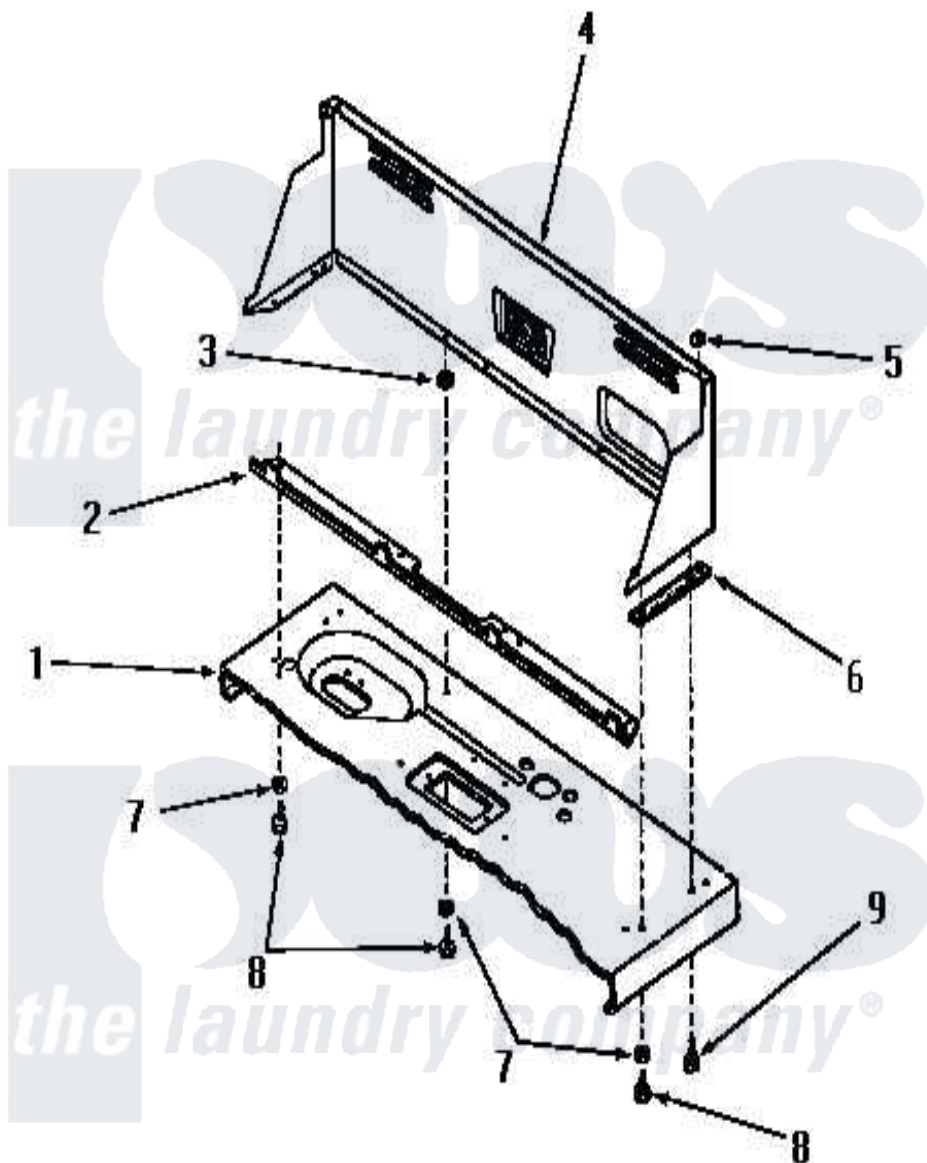

Amana DA9103 13 - CONTROL HOOD

Amana [Residential Amana DA9103 Washer Parts](#) Parts Diagram 13 - CONTROL HOOD
 Click on the part number to view part

Item	Original Part Number	Replaced By	Status	Part Description
1	Y00000000		Not Available	SEE NOTE CABINET TOP -- (SEE PAGE 13, KEY 15)
2	23360		Not Available	ANGLE
3	23425		Not Available	WASHER, 7/32IDX7/16ODX.
4	24330W		Not Available	CONTROL HOOD, WHITE
"	24330C		Not Available	CONTROL HOOD, COPPERTONE
"	24330H		Not Available	CONTROL HOOD, HARVEST GOLD
"	24330A		Not Available	CONTROL HOOD, AVOCADO
5	24522			Nut, Speed-8ab-18 C1995
6	23028		Not Available	GASKET, CONTROL BOX END
7	20493			Washer, 11/64 ID x 3/8 OD
8	52150	489464		Screw
9	25724		Not Available	HEX HEAD SCREW