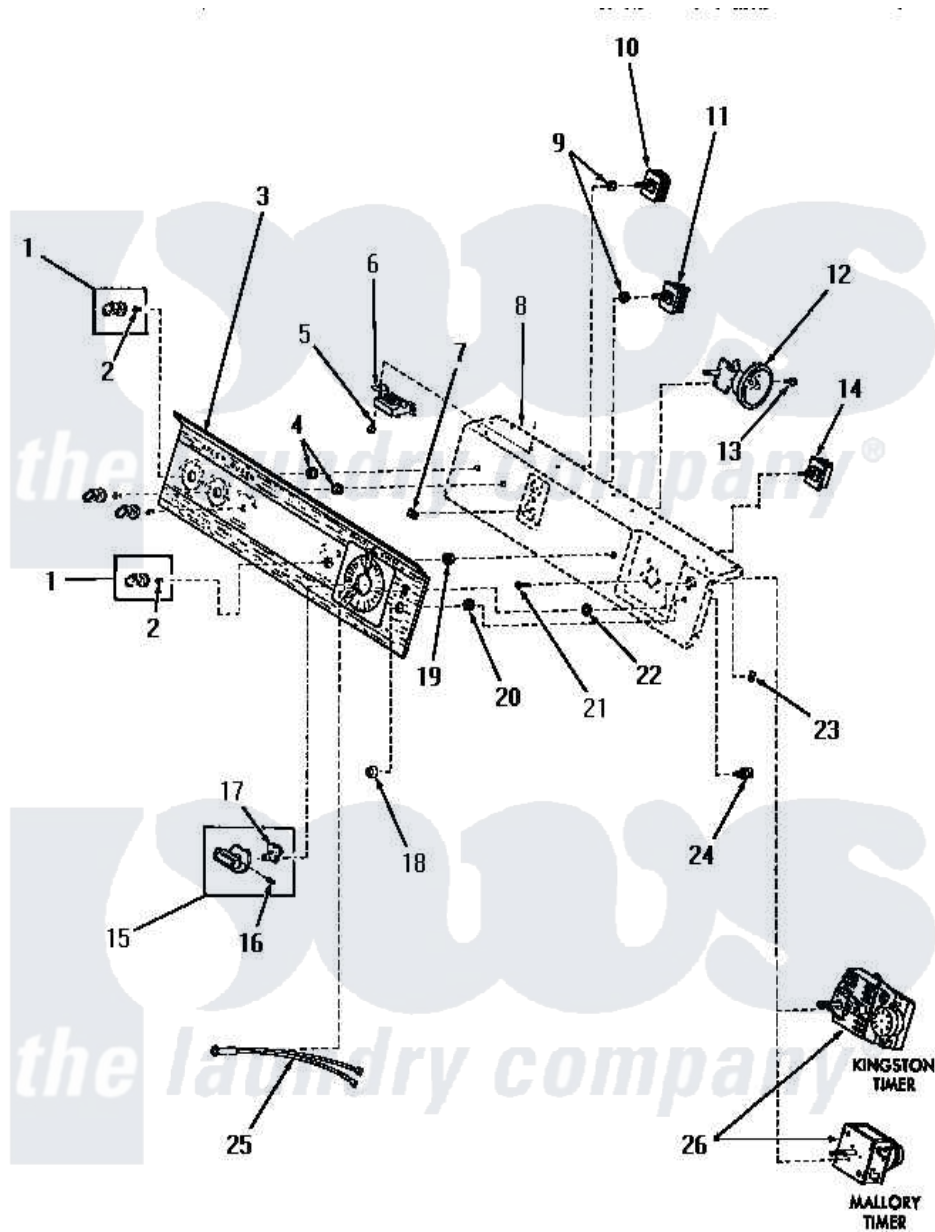

Amana DA9103 14 - CONTROL PANEL AND CONTROLS

Amana [Residential Amana DA9103 Washer Parts](#) Parts Diagram 14 - CONTROL PANEL AND CONTROLS
 Click on the part number to view part

Item	Original Part Number	Replaced By	Status	Part Description
1	24291			Assembly, Knob
2	23392		Not Available	CLIP FOR 26816 KNOB
3	24504		Not Available	CONTROL PANEL
4	24391		Not Available	KNURLED NUT
5	23222	3177991		Screw
6	21975		Not Available	BALLAST
7	24522			Nut, Speed-8ab-18 C1995
8	Y00000000		Not Available	SEE NOTE PANEL SUPPORT PLATE -- (SEE PAGE 3, KEY 12)
9	91176			Lockwasher, 3/8 Intshkp
10	24392		Not Available	SWITCH TEMP
11	24431		Not Available	SPEED SWITCH
12	26051		Not Available	SWITCH,PRESSURE
13	23962	W10116760		Screw
14	24580		Not Available	SUDS-WATER SAVER SWITCH

15	24290	Not Available	ASSY,KNOB-TIMER
16	20310	Not Available	SCREW,8-32 X 1/4 HEX S
17	24283		Indicator, Timer Knob
18	23399	Not Available	SWITCH COLLAR
19	23406	Not Available	KNURLED NUT
20	23400	Not Available	FERRULE
21	70212		Screw, 8-32 X 5/32 RD H
22	25043	Not Available	WASHER
23	25042	Not Available	SPEED NUT
24	23401		Switch
25	25045	Not Available	INDICATOR LIGHT
26	24815		Timer