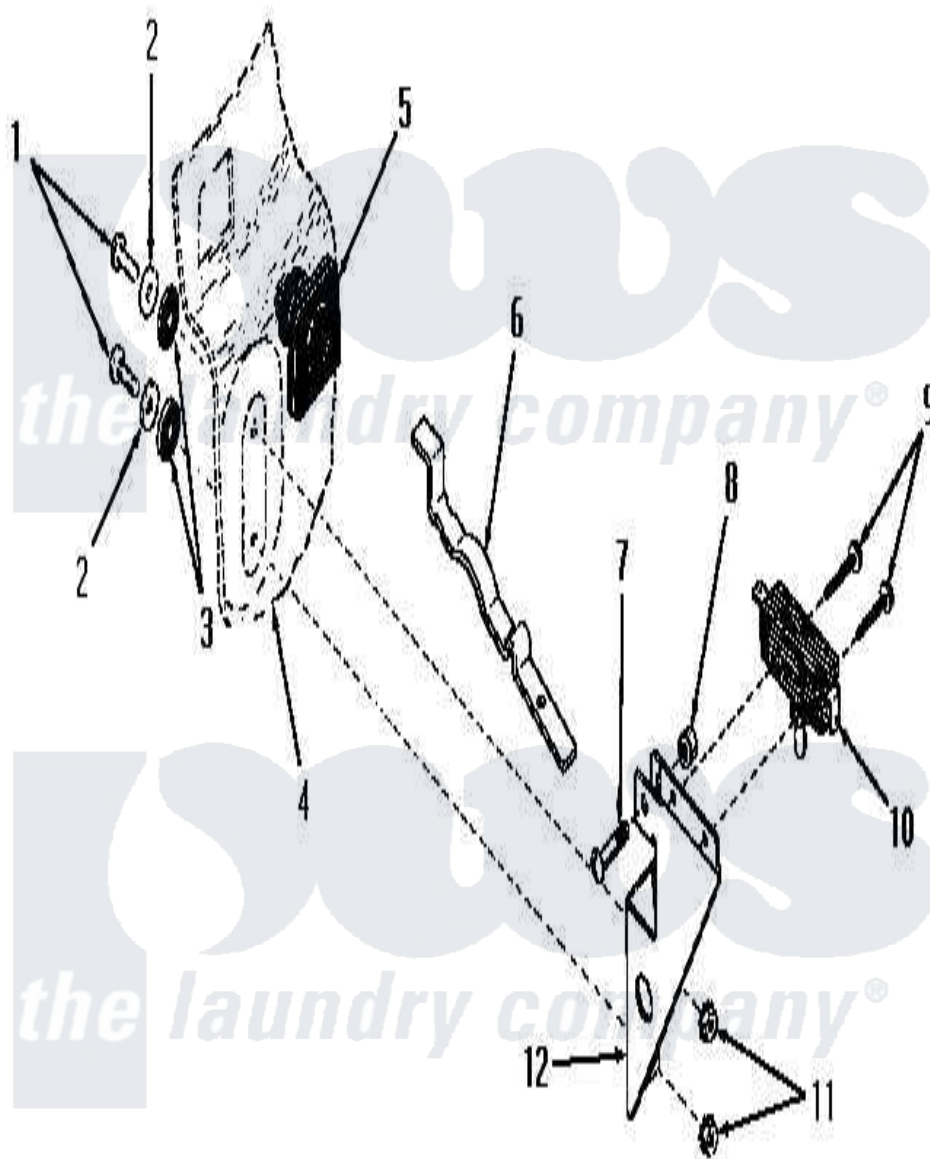

Amana DA9103 16 - DOOR SAFETY SWITCH

Amana [Residential Amana DA9103 Washer Parts](#) Parts Diagram 16 - DOOR SAFETY SWITCH
 Click on the part number to view part

Item	Original Part Number	Replaced By	Status	Part Description
1	21081			Screw, 10-24 X 1/2 RD H
2	20492	M0270504		Washer
3	02928		Not Available	WASHER
4	Y00000000		Not Available	SEE NOTE DRAIN TUB -- (SEE PAGE 18, KEY 14)
5	23591			Diaphragm
6	23592		Not Available	ARM
7	Y02370		Not Available	SCREW, 10-24X15/16 HEX
8	22001			Nut, 10-24 Nylon Hex BR
9	51783			Screw, 6b-20 X 7/8 HeX
10	23540		Not Available	SWITCH
11	23951	M0282009		Nut
12	22783		Not Available	BRACKET