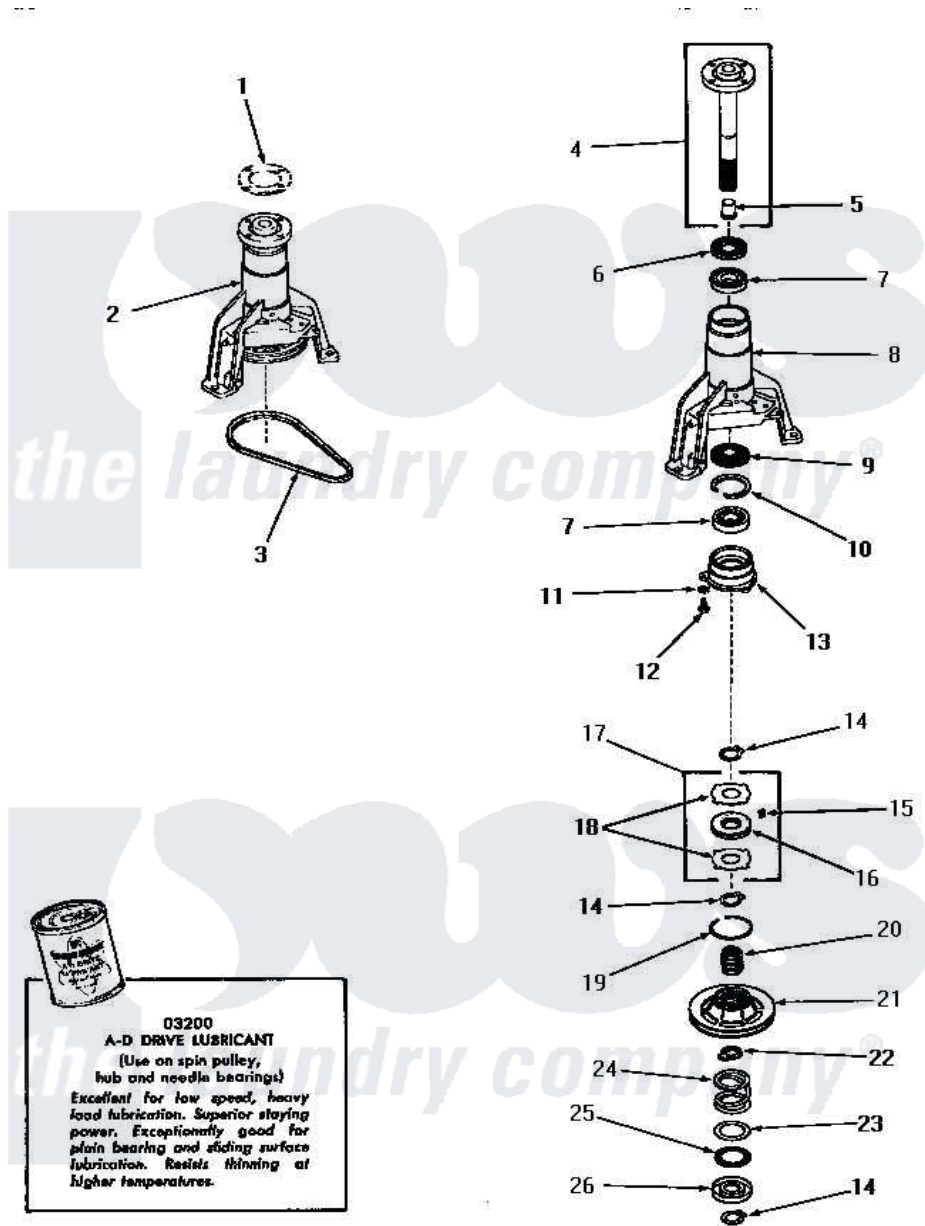

Amana DA9103 17 - MAIN BEARING ASSY

Amana [Residential Amana DA9103 Washer Parts](#) Parts Diagram 17 - MAIN BEARING ASSY
 Click on the part number to view part

Item	Original Part Number	Replaced By	Status	Part Description
1	Y00000000		Not Available	SEE NOTE GASKET -- (SEE PAGE 17, KEY 26)
2	26018			AsseMbly, Bearing Housing-M
3	23759		Not Available	BELT
4	23731			Assembly, Spin Shaft
5	25854			Bearing
6	Y21659		Not Available	SEAL
7	20012			Bearing
8	25979		Not Available	HOUSING,MAIN BEARING
9	26247			Slinger, Water
10	20084		Not Available	RING,RETAINING
11	02431			Lockwasher, 1/4 Ext Shk
12	02422			Screw, 1/4-20 X 1/2 HeX
13	23639			Retainer
14	23724			Ring, Retaining
15	24500			Clip, Spring
16	23708			Assembly, Brake Disk

17	24599		Assembly, Brake Disk
18	23637	Not Available	DISC,BRAKE
19	Y23720	Not Available	RING,SNAP
20	23634	Not Available	HUB
21	24690		Assembly, Spin Pulley
22	23635	Not Available	STOP
23	23722		Race, Bearing
24	23723		Spring
25	23721	Not Available	BEARING,NEEDLE
26	23640		Retainer
NI	03200		A-D Drive Lubricant