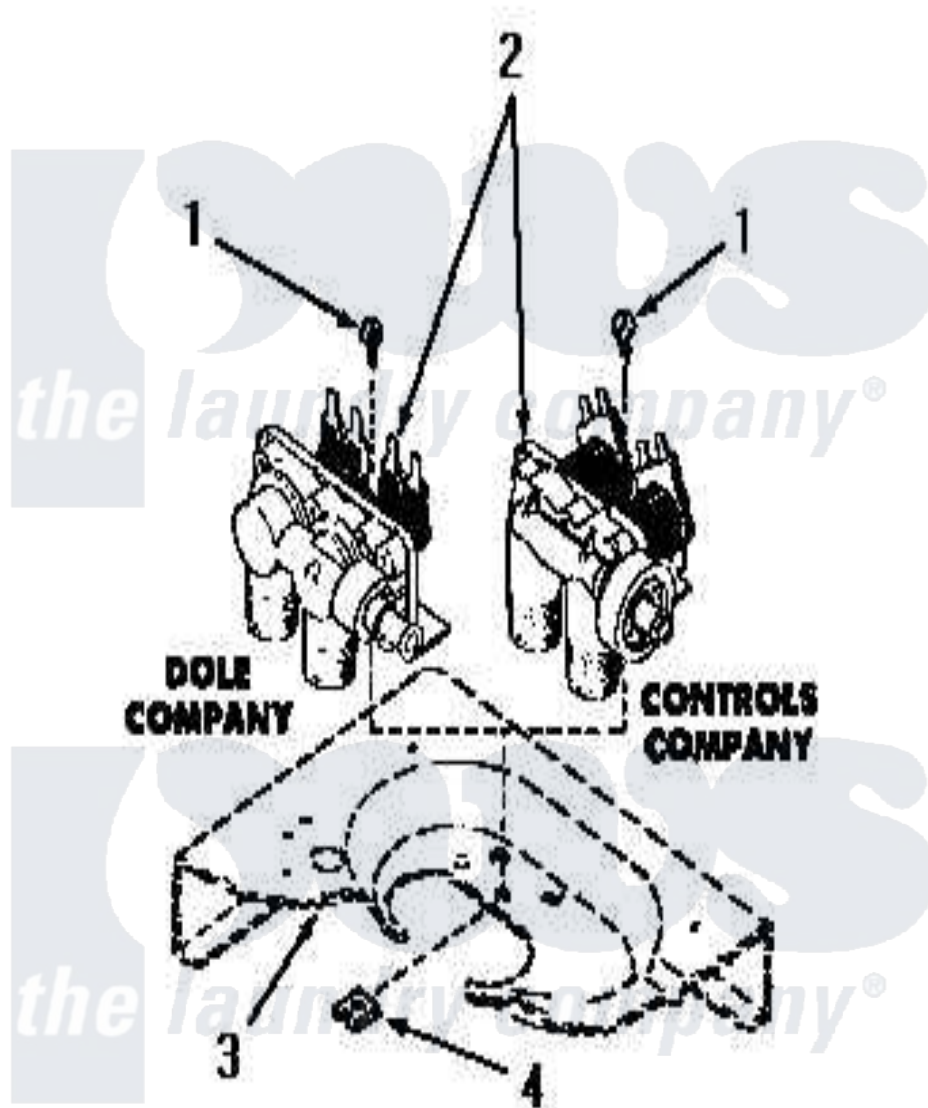

Amana DA9103 18 - MIXING VALVES

Amana [Residential Amana DA9103 Washer Parts](#) Parts Diagram 18 - MIXING VALVES
 Click on the part number to view part

Item	Original Part Number	Replaced By	Status	Part Description
1	23962	W10116760		Screw
2	25832	205613		Water Valve
3	Y00000000		Not Available	SEE NOTE CABINET TOP -- (SEE PAGE 13, KEY 15)
4	23277		Not Available	NUT, SPEED