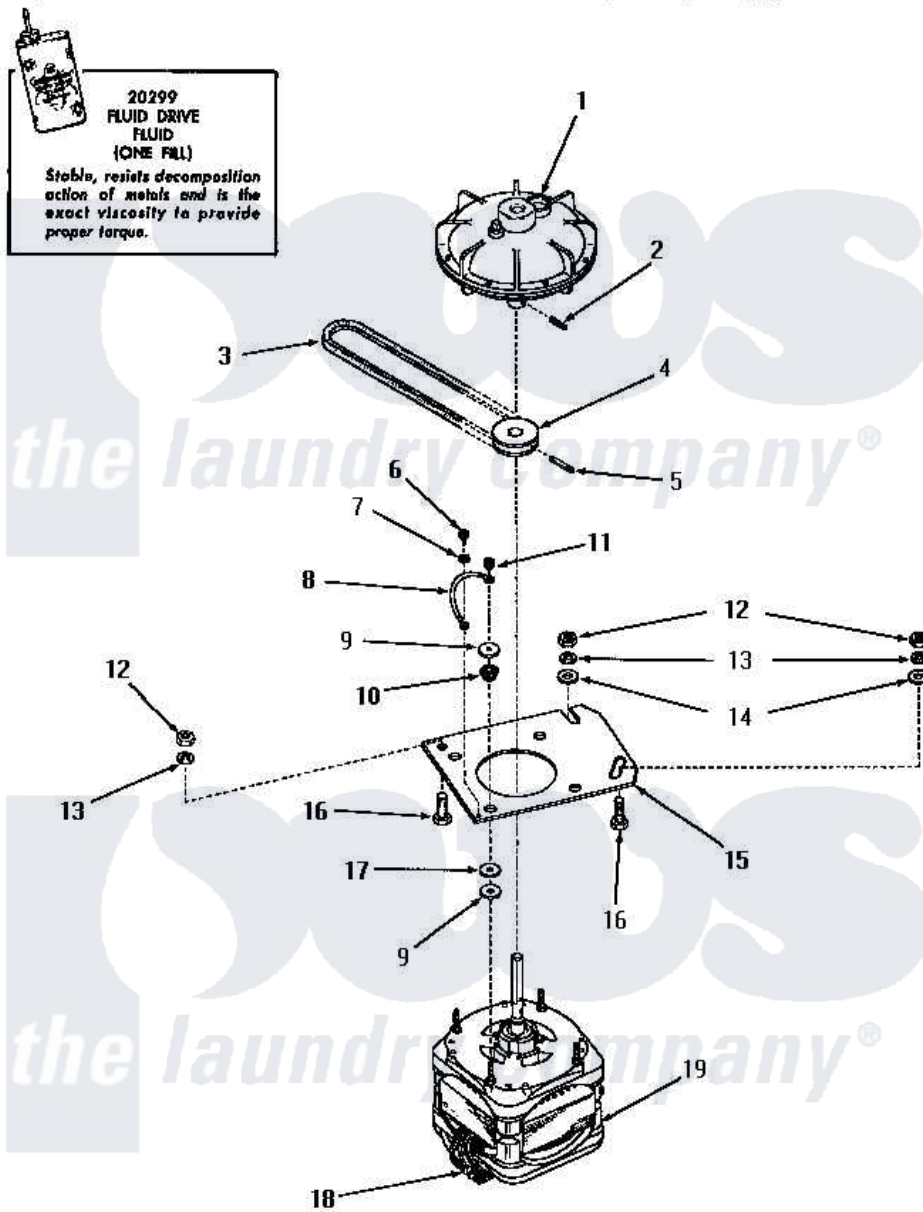

Amana DA9103 19 - MOTOR AND FLUID DRIVE

Amana [Residential Amana DA9103 Washer Parts](#) Parts Diagram 19 - MOTOR AND FLUID DRIVE
 Click on the part number to view part

Item	Original Part Number	Replaced By	Status	Part Description
1	24706			Assembly, Fluid Drive
2	24703		Not Available	PIN,ROLL
3	23759		Not Available	BELT
4	24691		Not Available	PULLEY,MOTOR
5	23750			Pin, Roll
6	20530			Screw, 10-24 x 3/8 Hex
7	21735		Not Available	LOCKWASHER,No.10 INTSHKP
8	25484		Not Available	GROUND WIRE
9	20103	M0270519		Washer
10	20102		Not Available	WASHER
11	23604			Nut, Hex 10-32 Lock
12	20274	62739		Nut, Lock
13	20277			Lockwasher, 3/8 Std X 3
14	20279			Washer, 13/32 ID x 13/16 OD
15	23769		Not Available	PLATE,MOUNTING
16	20255		Not Available	SCREW,3/8-16 X 1 HEX H

17	20104		Washer
18	24142	Not Available	SWITCH,MOTOR
19	26082		Motor
NI	20299	Not Available	FLUID DRIVE FLUID-BULK