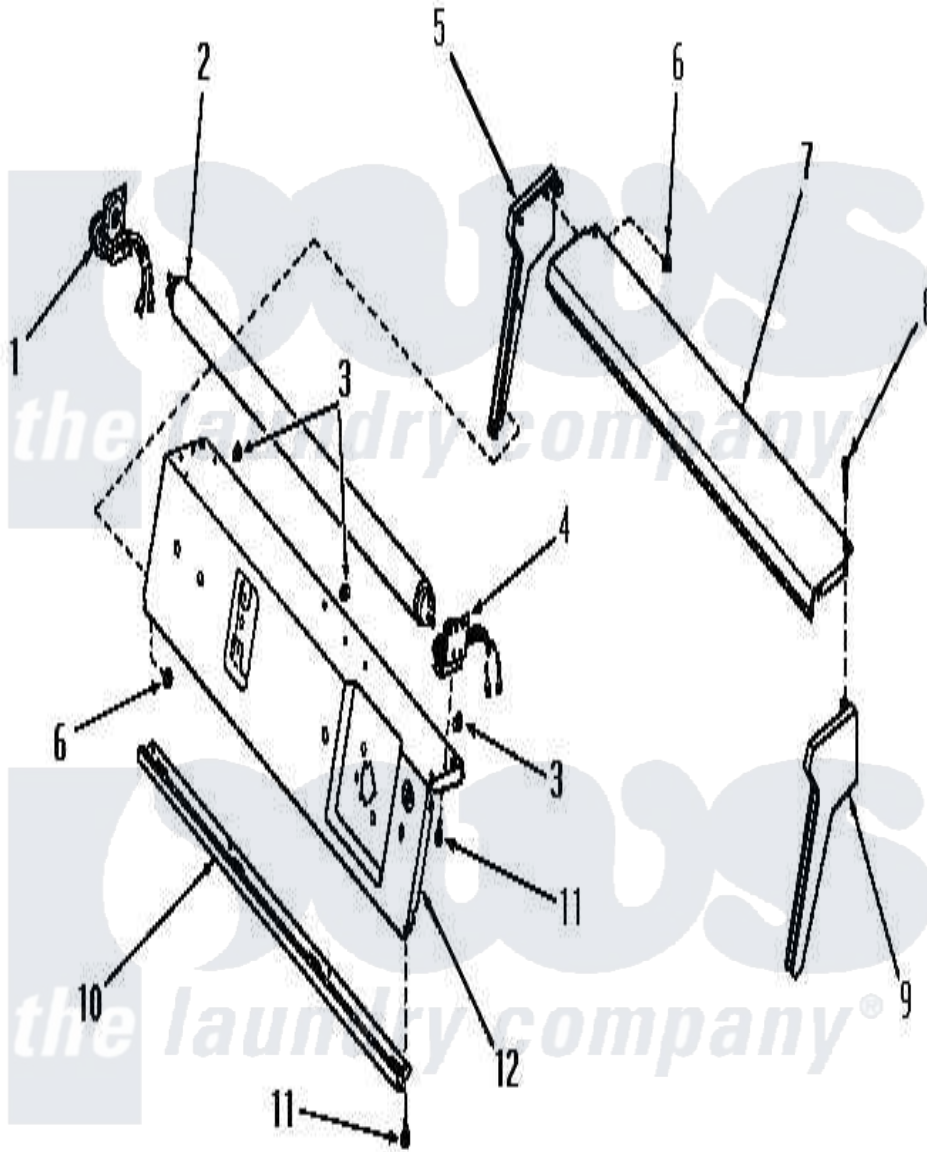

Amana DA9103 20 - PAN SUPP PLT/CTRL HOOD ENDS & FLOUR TUBE

Amana Residential Amana DA9103 Washer Parts Parts Diagram 20 - PAN SUPP PLT/CTRL HOOD ENDS & FLOUR TUBE

[Click on the part number to view part](#)

Item	Original Part Number	Replaced By	Status	Part Description
1	23398		Not Available	FLUORESCENT TUBE HOLDER, LEFT
2	24442		Not Available	No Longer Available
3	21176			Bumper
4	23397		Not Available	FLUORESCENT TUBE HOLDER, RIGHT
5	23367		Not Available	WIRING DIAGRAM
6	23409		Not Available	NUT
7	23383		Not Available	CONTROL HOOD TOP
8	25232		Not Available	SCREW,8AB-18X7/8 OVAL
9	23368	25190SPQ		Hood End
10	23390		Not Available	PANEL TRIM
11	23222	3177991		Screw
12	Y24329		Not Available	PANEL SUPPORT PLATE