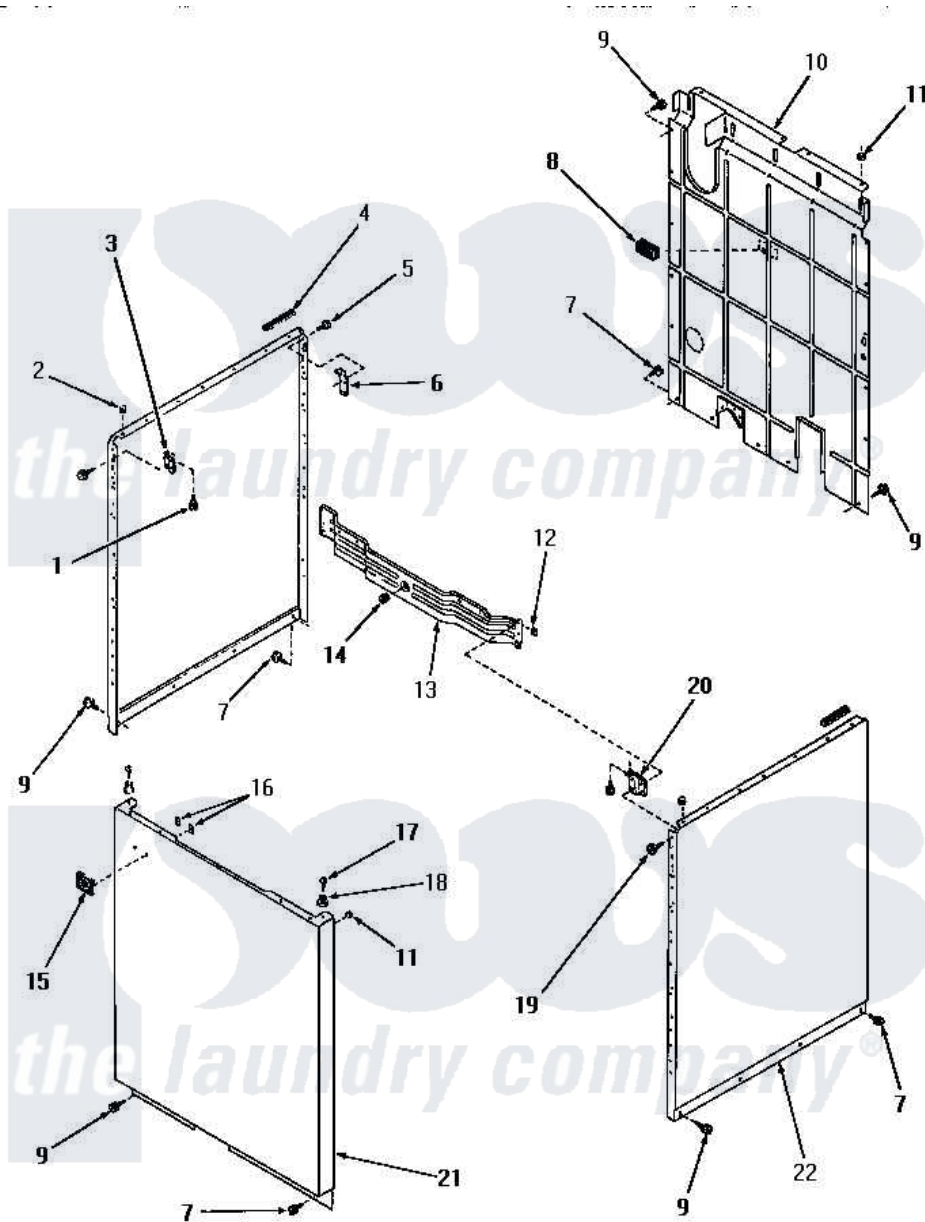

# Amana DA9103 21 - PANELS

Amana [Residential Amana DA9103 Washer Parts](#) Parts Diagram 21 - PANELS  
 Click on the part number to view part

Item	Original Part Number	Replaced By	Status	Part Description
1	<a href="#">23008</a>			Screw, 10-24 X 3/4 Sems
2	<a href="#">21176</a>			Bumper
3	22847		Not Available	BRACKET
"	26691		Not Available	BRACKET,HOLD DOWN-L.H.
4	<a href="#">80312</a>			Bumper Pad
5	51784		Not Available	SCREW,10B-16 X 1/2 HEX
6	<a href="#">52487</a>			Lug, Hold-Down
7	26415	<a href="#">27001200</a>		Screw
8	23257		Not Available	PAD,BUMPER
9	26592		Not Available	HEX HEAD SCREW
10	24342GR		Not Available	REAR PANEL, GRAY
11	<a href="#">20387</a>			Bumper
12	25987		Not Available	NUT,SPEED
"	<a href="#">21747</a>			Nut, Speed
13	21262		Not Available	CROSS BRACE, FRONT
14	<a href="#">25959</a>			Grommet

15	22086	Not Available	MONOGRAM
16	22161	Not Available	CLIP
17	Q6535	Not Available	SCREW,10B-16 X 3/4 ROU
18	23020	Not Available	MOUNT,PANEL
19	<a href="#">03814</a>		Screw, 10-24 X 1/2 Roun
"	51784	Not Available	SCREW,10B-16 X 1/2 HEX
20	22846	Not Available	BRACKET
"	26690	Not Available	BRACKET,HOLD DOWN-R.H.
21	24687A	Not Available	FRONT PANEL, AVOCADO
"	24687W	Not Available	FRONT PANEL, WHITE
"	24687H	Not Available	FRONT PANEL, HARVEST GOLD
"	24687C	Not Available	FRONT PANEL, COPPERTONE
22	24336A	Not Available	SIDE PANEL, RIGHT OR LEFT, AVO
"	24336W	Not Available	xREPLACE
"	24336H	Not Available	SIDE PANEL, RIGHT OR LEFT, HAR
"	24336C	Not Available	SIDE PANEL, RIGHT OR LEFT, COP