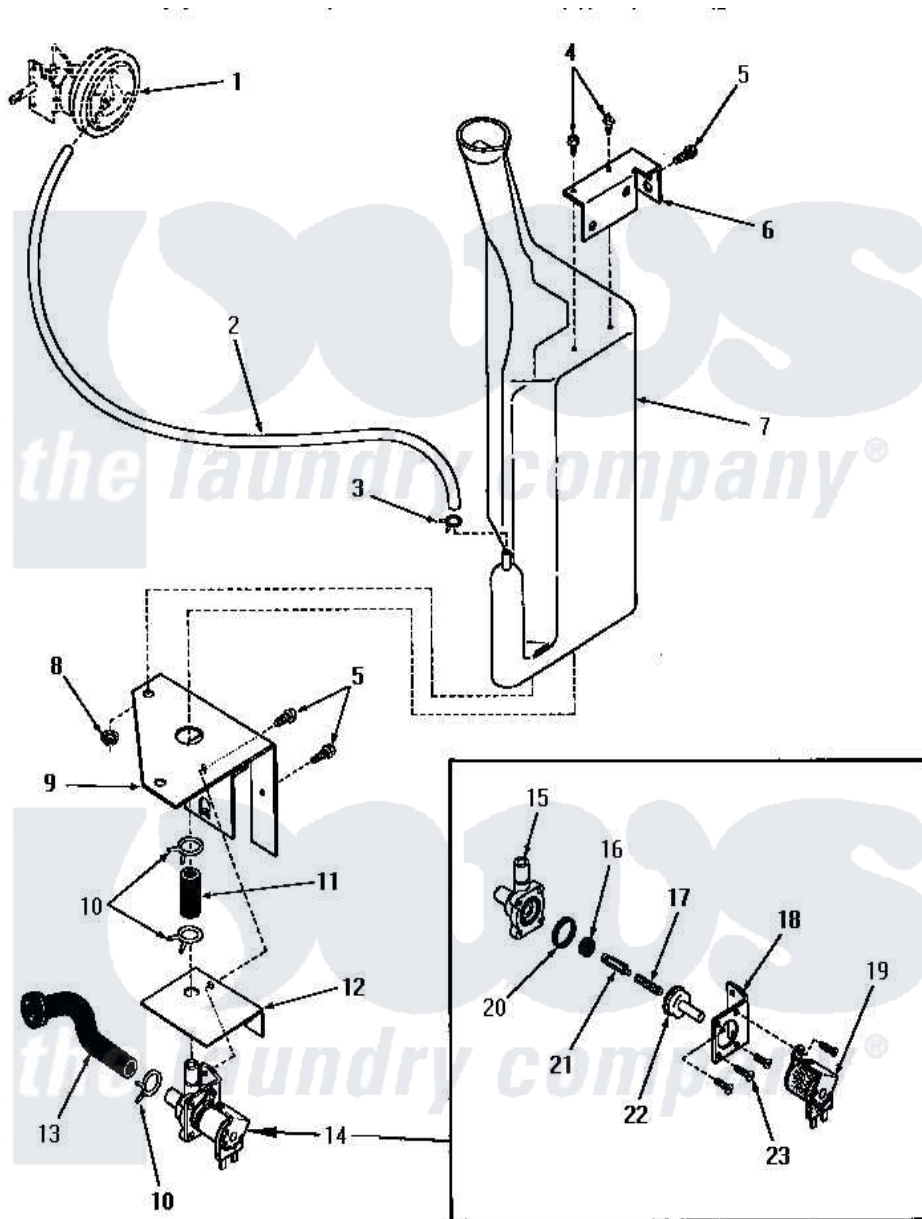

Amana DA9103 23 - RESERVOIR & DRAIN VALVE

Amana [Residential Amana DA9103 Washer Parts](#) Parts Diagram 23 - RESERVOIR & DRAIN VALVE
 Click on the part number to view part

Item	Original Part Number	Replaced By	Status	Part Description
1	Y00000000		Not Available	SEE NOTE PRESSURE SWITCH -- (SEE PAGE 4, KEY 12)
2	24444		Not Available	NO LONGER AVAILABLE
3	Y22294	596669		Clamp, Manifold
4	52150	489464		Screw
5	51784		Not Available	SCREW, 10B-16 X 1/2 HEX
6	24394		Not Available	UPPER BRACKET
7	24430		Not Available	RESERVOIR
8	24441		Not Available	WIRING DIAGRAM
9	24393		Not Available	LOWER BRACKET
10	80479		Not Available	HOSE CLAMP
11	24440		Not Available	CODE J
12	25044		Not Available	SOLENOID SHIELD
13	24437		Not Available	HOSE
14	24438	68136-47		Shelf Trim
15	24438G		Not Available	BODY

16	24438F	Not Available	SEAL
17	24438C	Not Available	SPRING
18	24438H	Not Available	MOUNTING BRACKET
19	24438A	Not Available	SOLENOID
20	24438E	Not Available	GASKET
21	24438D	Not Available	ARMATURE
22	24438B	Not Available	GUIDE,ARMATURE
23	21561G	Not Available	ROUND HEAD SCREW