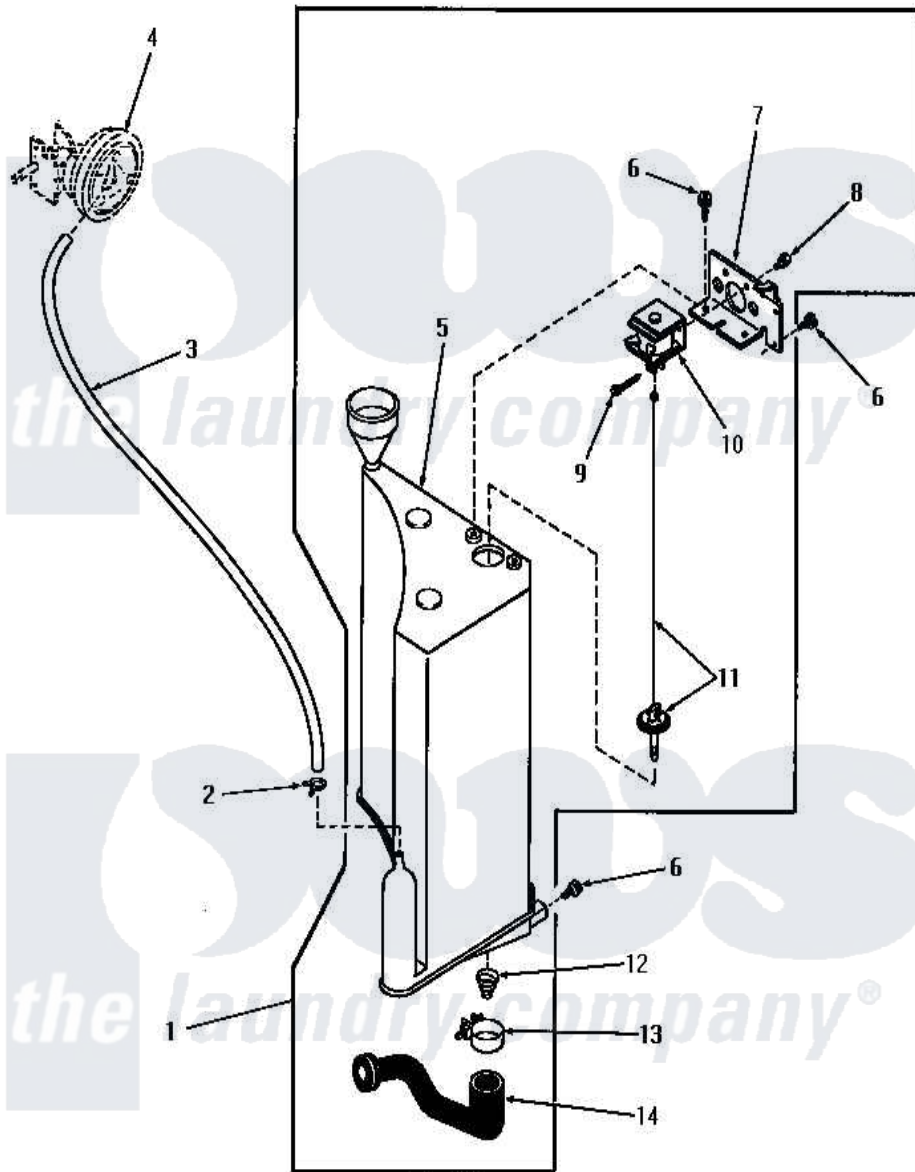

# Amana DA9103 24 - RESERVOIR & DRAIN VALVE

Amana [Residential Amana DA9103 Washer Parts](#) Parts Diagram 24 - RESERVOIR & DRAIN VALVE  
 Click on the part number to view part

Item	Original Part Number	Replaced By	Status	Part Description
1	<a href="#">26003</a>			Assembly, Pressure Tank-Com
2	Y22294	<a href="#">596669</a>		Clamp, Manifold
3	24444		Not Available	NO LONGER AVAILABLE
4	Y00000000		Not Available	SEE NOTE PRESSURE SWITCH -- (SEE PAGE 4, KEY 12)
5	25993		Not Available	RESERVOIR
6	51784		Not Available	SCREW, 10B-16 X 1/2 HEX
7	Y26000		Not Available	BRACKET
8	<a href="#">Y03950</a>			Screw, 10-32 x 5/16 Sems
9	<a href="#">20248</a>			Pin, Cotter
10	25999		Not Available	SOLENOID, DRAIN VALVE
11	<a href="#">26244</a>			Assembly, Plunger-Drain Val
12	25997		Not Available	SPRING, DRAIN VALVE
13	20824		Not Available	HOSE CLAMP
14	<a href="#">25998</a>			Hose, Drain-Pressure Ta