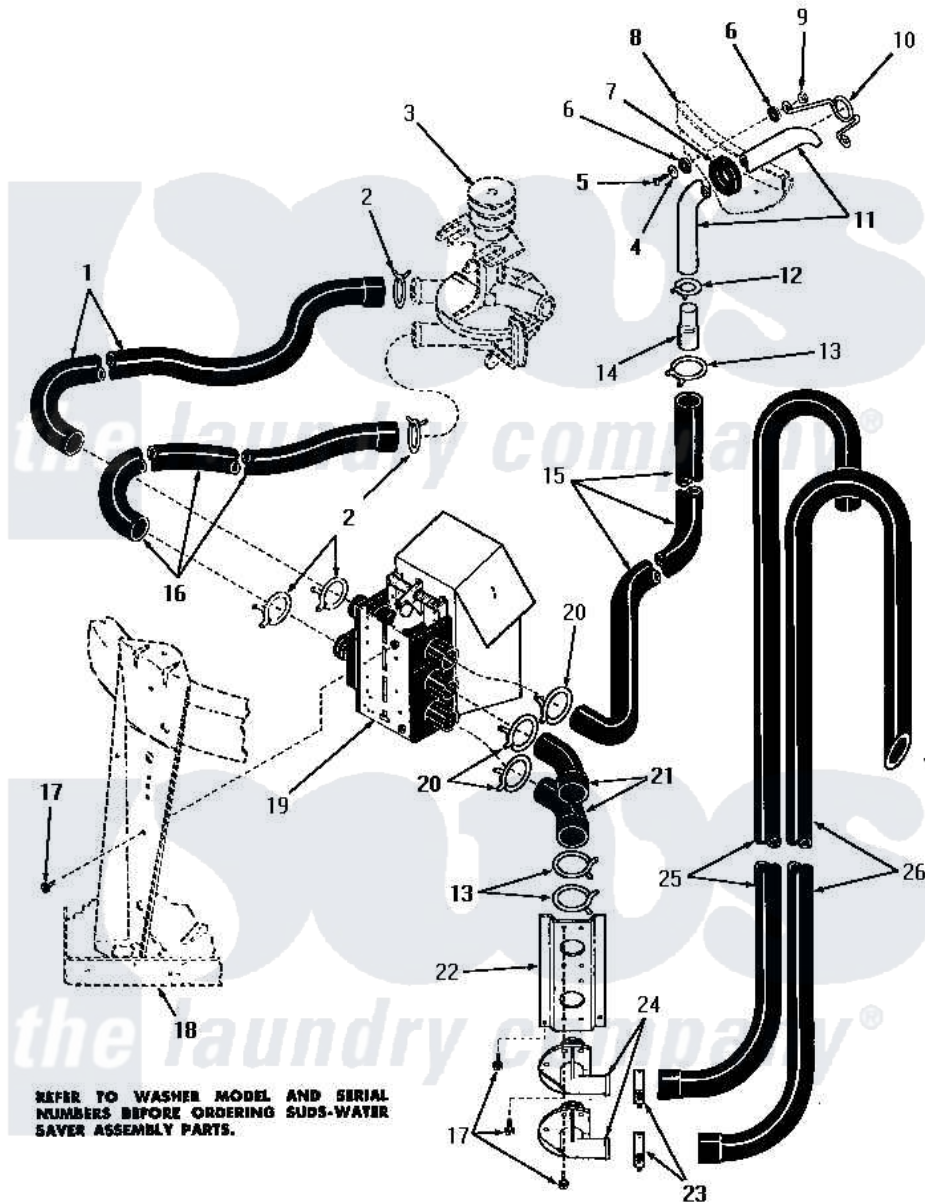

# Amana DA9103 25 - SUDS-WATER SAVER ASSY

Amana [Residential Amana DA9103 Washer Parts](#) Parts Diagram 25 - SUDS-WATER SAVER ASSY  
 Click on the part number to view part

Item	Original Part Number	Replaced By	Status	Part Description
1	24576		Not Available	WIRING DIAGRAM
2	20210		Not Available	NO LONGER AVAILABLE
3	Y00000000		Not Available	SEE NOTE PUMP ASSEMBLY -- (SEE PAGE 7, KEY 22)
4	20492	<a href="#">M0270504</a>		Washer
5	<a href="#">21081</a>			Screw, 10-24 X 1/2 RD H
6	02928		Not Available	WASHER
7	20118		Not Available	GROMMET, 1982 INV
8	Y00000000		Not Available	SEE NOTE DRAIN TUB -- (SEE PAGE 18, KEY 14)
9	21080		Not Available	NUT
10	22355		Not Available	RETURN HOSE SUPPORT
11	22356	<a href="#">WR71X10754</a>		Shelf Front All White 22356 I
12	Y22671		Not Available	HOSE CLAMP
13	Y03698		Not Available	CLAMP xREPLACE
14	21086		Not Available	CODE J

15	24581	Not Available	VALVE OUTLET RETURN HOSE
16	24575	Not Available	NO LONGER AVAILABLE
17	51784	Not Available	SCREW, 10B-16 X 1/2 HEX
18	Y00000000	Not Available	SEE NOTE CHASSIS -- (SEE PAGE 18, KEY 31)
19	25053	Not Available	SUDS-WATER SAVER VALVE ASSEMBL
20	21372	<a href="#">21-372</a>	Sampling Tube
21	24574	Not Available	WIRING DIAGRAM
22	23560	Not Available	BRACKET
23	20211	<a href="#">285655</a>	Clamp, Hose
24	23553	Not Available	ELBOW, DRAIN HOSE-PLAST
25	<a href="#">20240</a>		Hose, M/F 29219
26	22627	<a href="#">33-7806N</a>	Seal Assembly