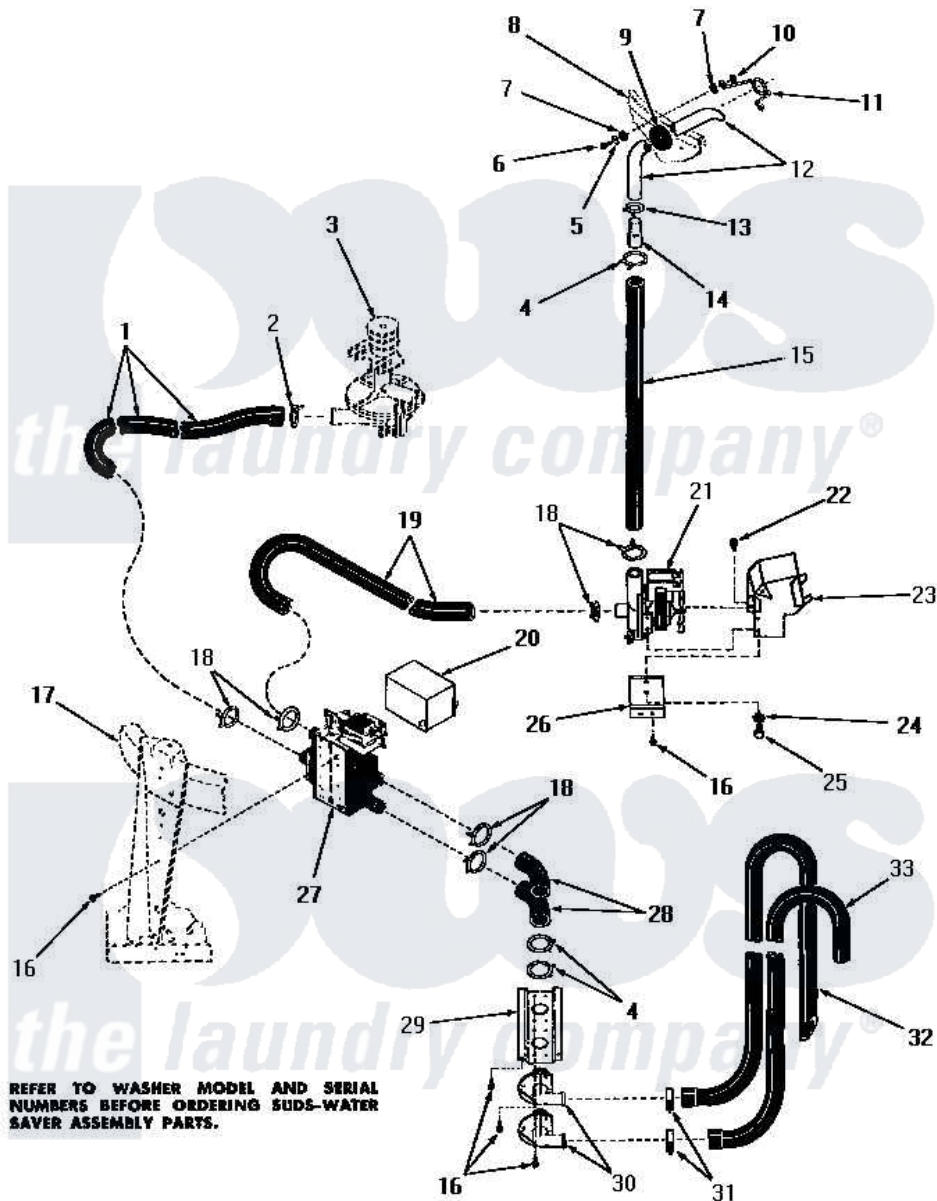

# Amana DA9103 26 - SUDS-WATER SAVER ASSY

Amana [Residential Amana DA9103 Washer Parts](#) Parts Diagram 26 - SUDS-WATER SAVER ASSY  
 Click on the part number to view part

Item	Original Part Number	Replaced By	Status	Part Description
1	24575		Not Available	NO LONGER AVAILABLE
2	20210		Not Available	NO LONGER AVAILABLE
3	Y00000000		Not Available	SEE NOTE PUMP ASSEMBLY -- (SEE PAGE 7, KEY 22)
4	Y03698		Not Available	CLAMP xREPLACE
5	20492	<a href="#">M0270504</a>		Washer
6	<a href="#">21081</a>			Screw, 10-24 X 1/2 RD H
7	02928		Not Available	WASHER
8	Y00000000		Not Available	SEE NOTE DRAIN TUB -- (SEE PAGE 18, KEY 14)
9	20118		Not Available	GROMMET,1982 INV
10	21080		Not Available	NUT
11	22355		Not Available	RETURN HOSE SUPPORT
12	22356	<a href="#">WR71X10754</a>		Shelf Front All White 22356 I
13	Y22671		Not Available	HOSE CLAMP
14	21086		Not Available	CODE J

15	25782		Not Available	PUMP OUTLET RETURN HOSE
16	51784		Not Available	SCREW, 10B-16 X 1/2 HEX
17	Y00000000		Not Available	SEE NOTE CHASSIS -- (SEE PAGE 18, KEY 31)
18	21372	<a href="#">21-372</a>		Sampling Tube
19	26052		Not Available	VALVE-TO-PUMP HOSE
20	26053		Not Available	SHIELD
21	Y10530		Not Available	MOTOR AND PUMP ASSEMBLY
22	23222	<a href="#">3177991</a>		Screw
23	25839		Not Available	SHIELD
24	<a href="#">02431</a>			Lockwasher, 1/4 Ext Shk
25	<a href="#">02422</a>			Screw, 1/4-20 X 1/2 HeX
26	25779		Not Available	MOUNTING BRACKET
27	23848		Not Available	VALVE
28	23845		Not Available	TEE-TO-ELBOW HOSE
29	23560		Not Available	BRACKET
30	23553		Not Available	ELBOW, DRAIN HOSE-PLAST
31	20211	<a href="#">285655</a>		Clamp, Hose
32	22627	<a href="#">33-7806N</a>		Seal Assembly
33	<a href="#">20240</a>			Hose, M/F 29219