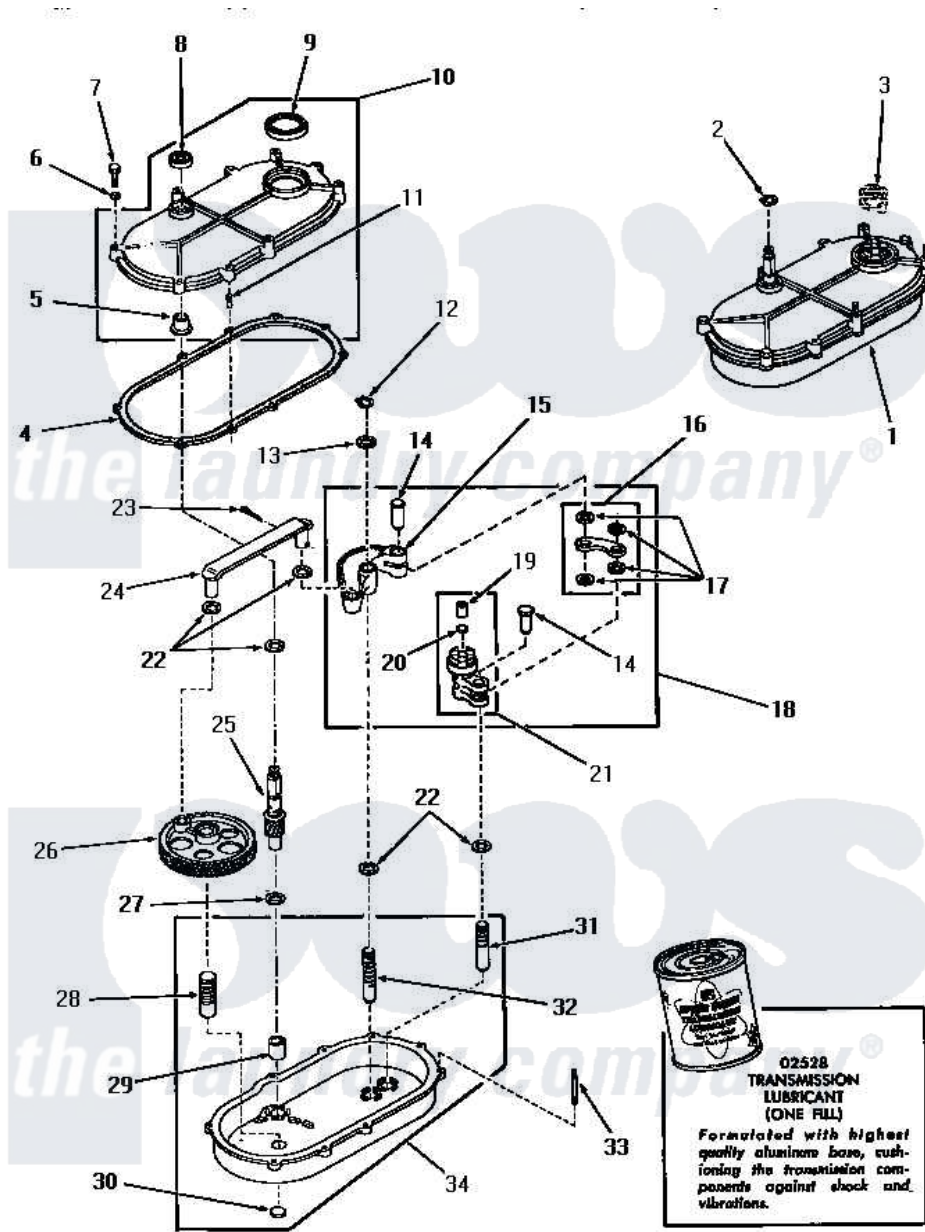

Amana DA9103 27 - TRANSMISSION ASSY

Amana [Residential Amana DA9103 Washer Parts](#) Parts Diagram 27 - TRANSMISSION ASSY
 Click on the part number to view part

Item	Original Part Number	Replaced By	Status	Part Description
1	23828			Assembly, Transmission
2	23751			Ring, Retaining
3	Y00000000		Not Available	SEE NOTE SHIFT CLUTCH -- (SEE PAGE 19, KEY 28)
4	20059			Gasket
5	20082			Bearing
6	03189			LoCkwasher, 1/4 Std-C P
7	20257		Not Available	SCREW, 1/4-20 X 1-1/4 H
8	20200			Seal
9	20199			Seal
10	20216		Not Available	ASSY, TRANSMISSION COVE
11	20197		Not Available	DOWEL PIN
12	23751			Ring, Retaining
13	20212	35092		Washer, 3628id X 1.00 X .056
14	01690			Pin, Link
15	05005	05005P		Assembly

16	Y04999		Not Available	LINK
17	20212	35092		Washer, 3628id X 1.00 X .056
18	20220			Assembly, Rocker Arm
19	01711		Not Available	BEARING
20	Y02479			Disc, Expansion
21	20219	30927P		Assembly Clutch Arm
22	01791			Washer, .626 X 1.125 X1
23	02578			Pin, Cotter
24	03969	03969P		Rod Connecting
25	23645			Pinion
26	02175		Not Available	GEAR,CRANK
27	20198	41813		Csa 20198 20 4w 19 Deg Cc
28	03477		Not Available	PIN
29	01993			Bearing, 7/8odx5/8id
30	Y02769			Disc
31	01688		Not Available	PIN
32	24817		Not Available	PIN,ROCKER ARM
33	20155		Not Available	STUD,DOUBLE END 1/4-20
34	23927		Not Available	ASSY,TRANSMISSION xREPLACE
NI	02528	02528P		Grease Transmission Mobil 209