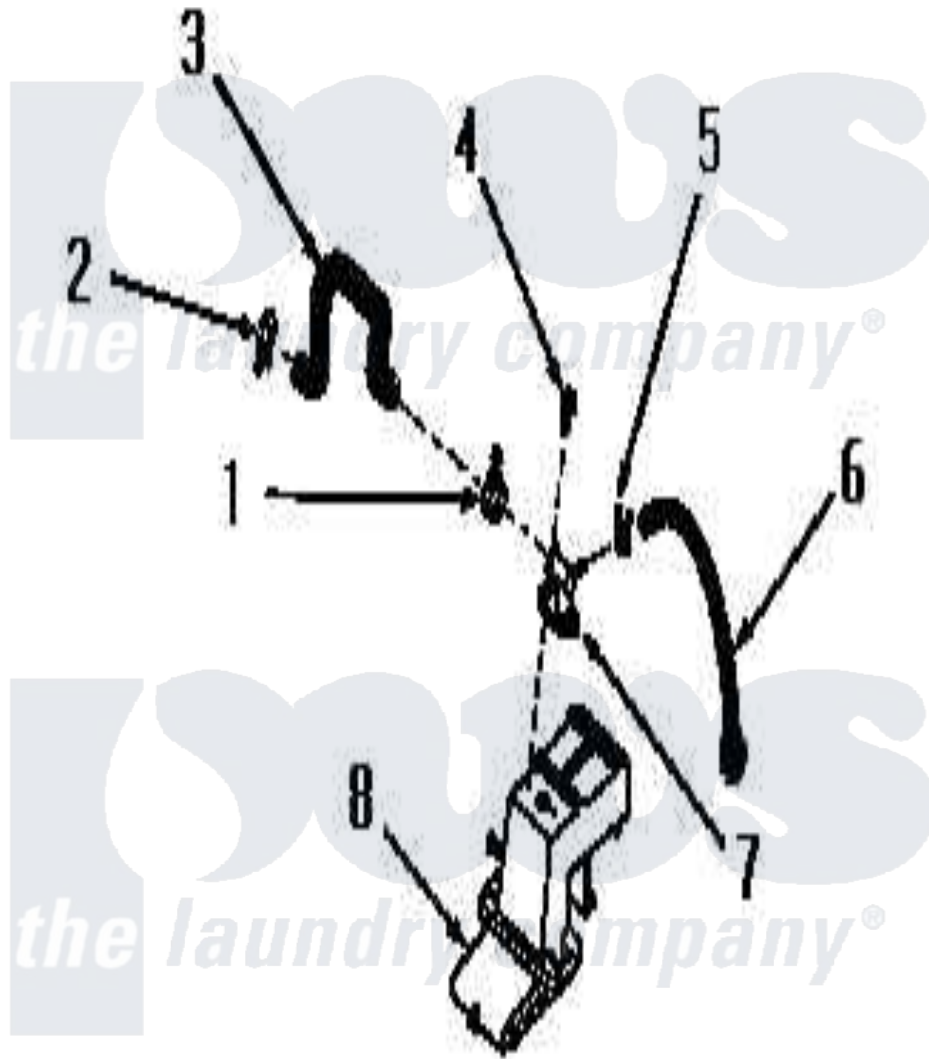

Amana DA9103 28 - WATER INLET & FILLER HOSE

Amana [Residential Amana DA9103 Washer Parts](#) Parts Diagram 28 - WATER INLET & FILLER HOSE
 Click on the part number to view part

Item	Original Part Number	Replaced By	Status	Part Description
"	NOTE:		Not Available	NOTE 2: ALTHOUGH THE MIXING VALVES DIFFER IN APPEARANCE, THEY ARE COMPLETELY INTERCHANGEABLE, AS COMPLETE ASSEMBLIES, WHEN IDENTIFIED BY THE SAME PART NUMBER.
1	25988	596669		Clamp, Manifold
2	80479		Not Available	HOSE CLAMP
3	25821			Hose, Filler
4	23628	489464		Screw
5	Y22294	596669		Clamp, Manifold
6	24439	204439		Screw And Fstner Assembly
7	25952			Tee, Inlet
8	25955			Assembly, Water Inlet