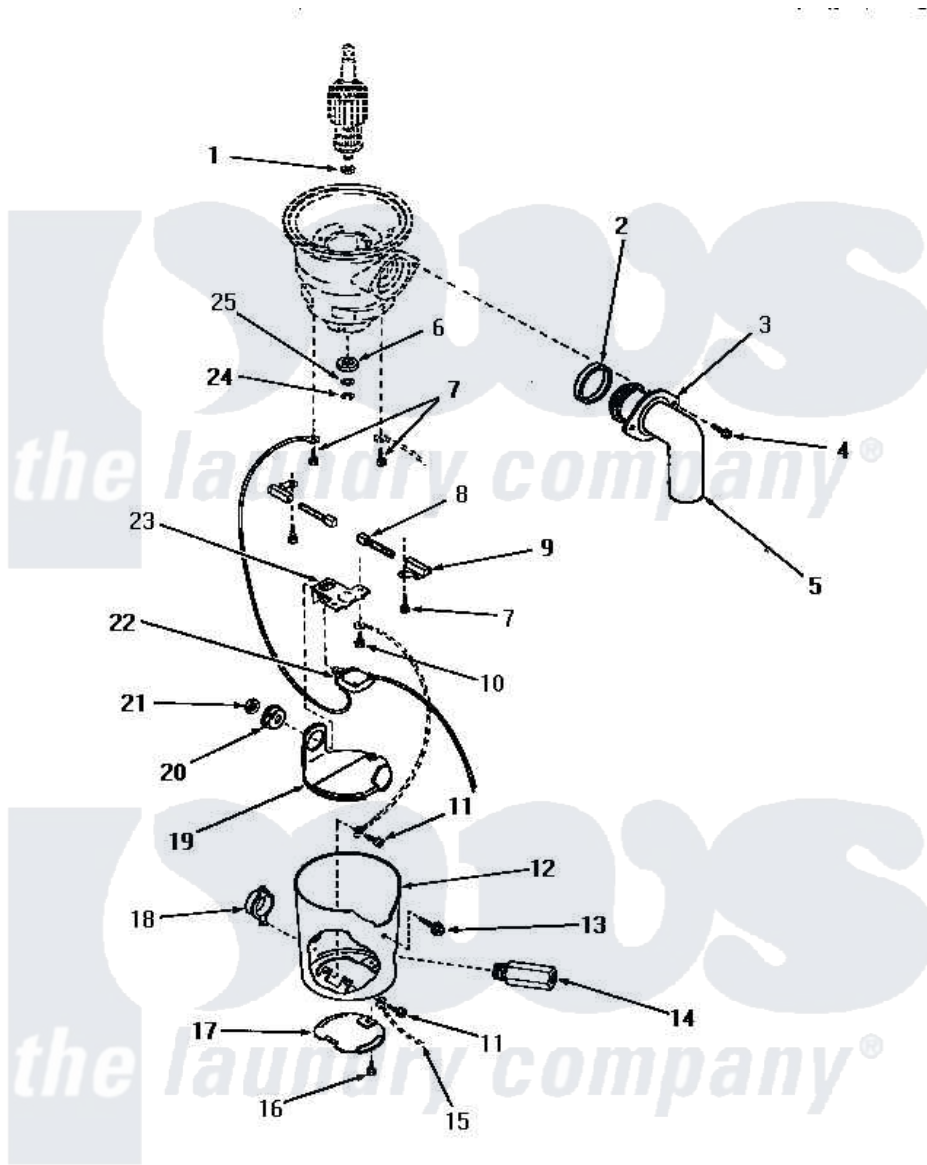

Amana DB2221N 02 - MOTOR ASSY

MOTOR ASSEMBLY

Amana [Residential Amana DB2221N Washer Parts](#) Parts Diagram 02 - MOTOR ASSY
 Click on the part number to view part

Item	Original Part Number	Replaced By	Status	Part Description
1	Y80902		Not Available	SPRING WASHER
2	80885		Not Available	FOR PHENOLIC DRAIN ELBOW)
"	80856	80-856		Use 80-220
3	Y80895		Not Available	FLANGE
4	80896		Not Available	HEX HEAD SCREW
5	80858		Not Available	DRAIN ELBOW
6	Y80904		Not Available	WICK
7	80900		Not Available	HEX HEAD SCREW
8	80899		Not Available	BRUSH
9	Y80898		Not Available	BRUSH RETAINER
10	Y80892		Not Available	HEX HEAD SCREW
11	80924	80-924		On/Off Push-Button Switch
12	80910		Not Available	MOTOR HOUSING
13	Y02684		Not Available	SCREW
14	80928		Not Available	EXTENSION
15	Y00000000		Not Available	SEE NOTE GROUND WIRE

16	Y80912	Not Available	HEX HEAD SCREW
17	80911	Not Available	ACCESS PLATE
18	Y80915	Not Available	OVERLOAD PROTECTOR SHIELD
19	Y80897	Not Available	INSULATION
20	Y80909	Not Available	SHIELD
21	Y80872	Not Available	NUT
22	Y80907	Not Available	OVERLOAD PROTECTOR
23	80901	Not Available	GROUND BRACKET
24	Y80905	Not Available	RETAINER RING
25	Y80903	Not Available	THRUST WASHER