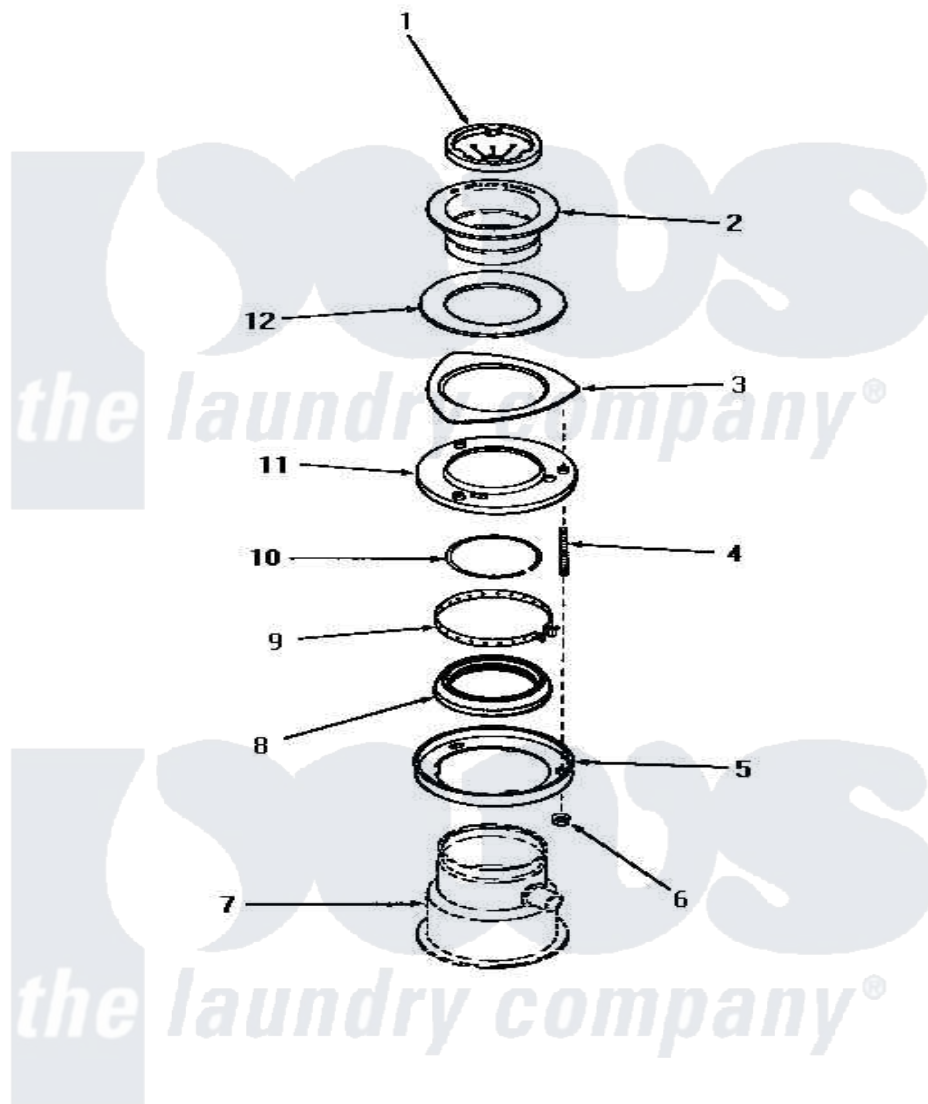

Amana DB2221N 03 - SINK FLANGE, MTG RINGS & BOOT

SINK FLANGE, MOUNTING RINGS AND BOOT

[Amana Residential Amana DB2221N Washer Parts](#) Parts Diagram 03 - SINK FLANGE, MTG RINGS & BOOT
 Click on the part number to view part

Item	Original Part Number	Replaced By	Status	Part Description
1	80804		Not Available	DEFLECTOR xREPLACE
2	Y80805		Not Available	SINK FLANGE
3	Y80874		Not Available	CLAMP RING
4	Y80876		Not Available	SETSCREW
5	Y80880		Not Available	MOUNTING RING
6	Y80877		Not Available	NUT
7	Y00000000		Not Available	SEE NOTE HOPPER
8	Y80822		Not Available	BOOT xREPLACE
9	80878		Not Available	BOOT CLAMP
10	Y80820		Not Available	RING,SNAP xREPLACE
11	Y80875		Not Available	SUPPORT RING
12	Y80806		Not Available	SINK FLANGE GASKET