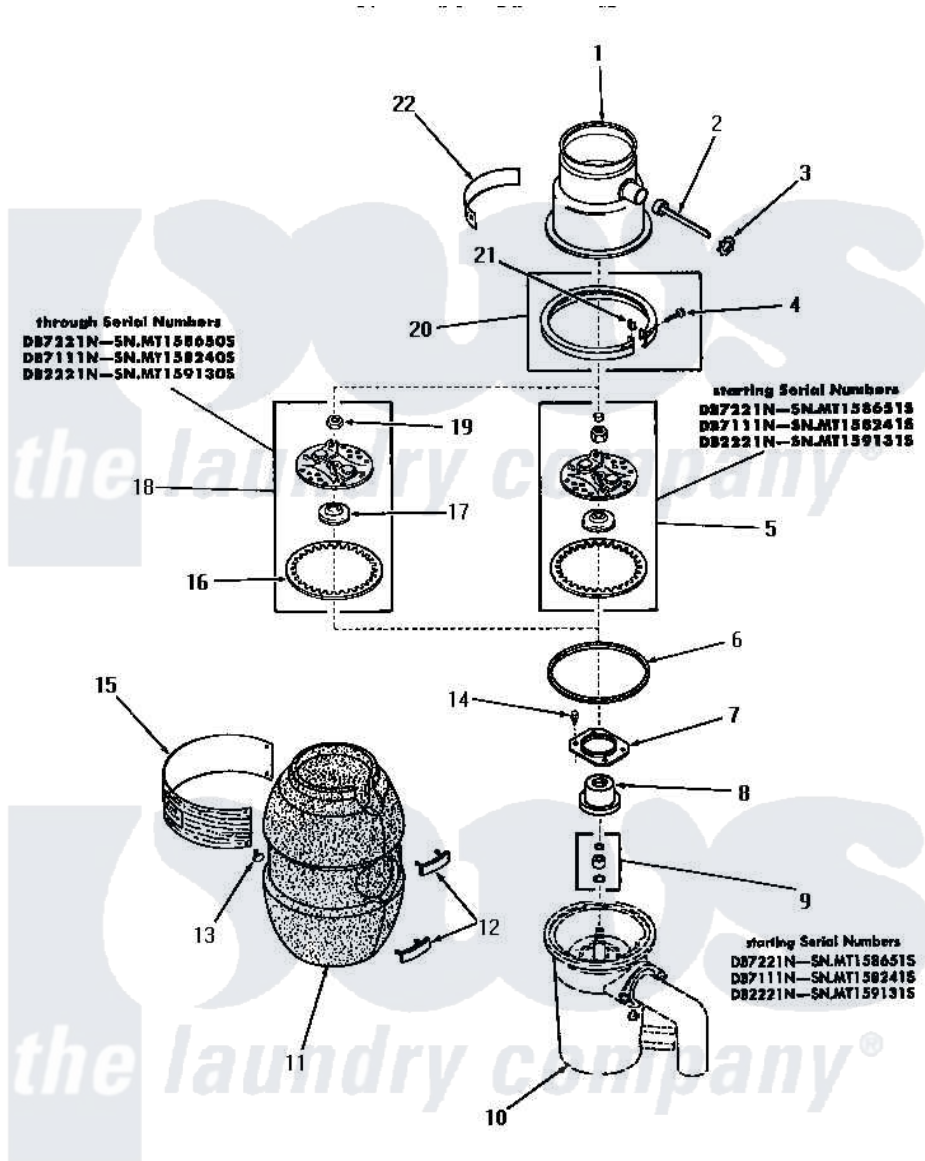

Amana DB7111N 01 - HOPPER, SHREDDER & SOUND SHELL

HOPPER, SHREDDER AND SOUND SHELL

Amana [Residential Amana DB7111N Washer Parts](#) Parts Diagram 01 - HOPPER, SHREDDER & SOUND SHELL
 Click on the part number to view part

Item	Original Part Number	Replaced By	Status	Part Description
1	Y80881		Not Available	HOPPER
2	Y80830		Not Available	DRAIN PLUG
3	Y80831		Not Available	RETAINER RING
4	Y80828		Not Available	HEX HEAD SCREW
5	80837		Not Available	ASSY, FLYWHEEL
6	Y80882		Not Available	GASKET xREPLACE
7	80893		Not Available	BEARING RETAINER
8	Y80894		Not Available	BEARING AND SEAL
9	Y80884		Not Available	BUSHING AND O-RINGS
10	Y00000000		Not Available	SEE NOTE MOTOR ASSEMBLY
11	Y80886		Not Available	SOUND SHELL
12	Y80835		Not Available	LATCH
13	80906		Not Available	RIVET
14	Y80892		Not Available	HEX HEAD SCREW
15	80913		Not Available	LABLE
16	Y80891		Not Available	SHREDDER

17	Y80890	Not Available	SEAL GUARD
18	80889		Assembly, Flywheel And Impeller
19	Y80888	Not Available	NUT
20	Y80883	Not Available	RING,CLAMP xREPLACE
21	Y80829	Not Available	SPEED NUT
22	80908	80-908	On/On Toggle Switch