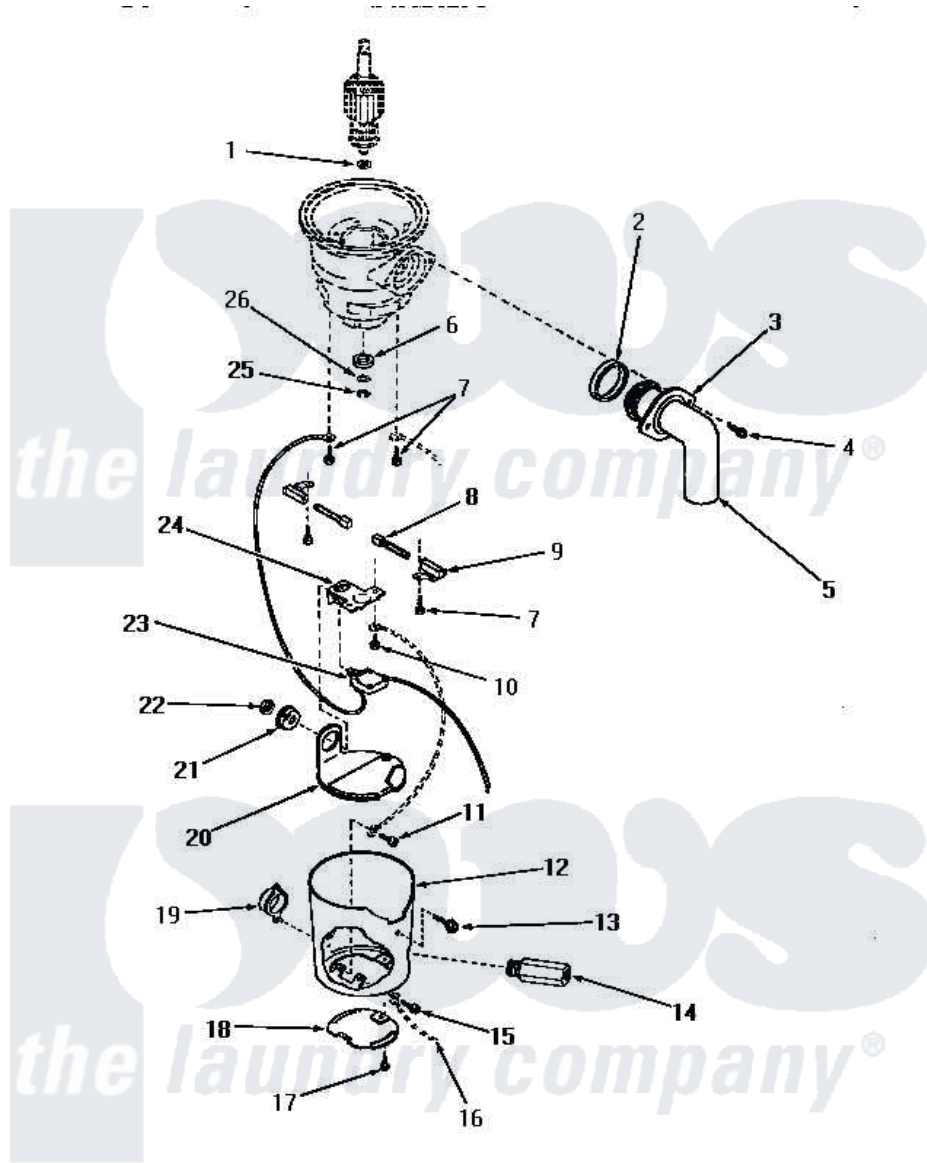

# Amana DB7111N 02 - MOTOR ASSY

**MOTOR ASSEMBLY**

Amana [Residential Amana DB7111N Washer Parts](#) Parts Diagram 02 - MOTOR ASSY  
 Click on the part number to view part

Item	Original Part Number	Replaced By	Status	Part Description
1	Y80902		Not Available	SPRING WASHER
2	80885		Not Available	FOR PHENOLIC DRAIN ELBOW)
"	80856	<a href="#">80-856</a>		Use 80-220
3	Y80895		Not Available	FLANGE
4	80896		Not Available	HEX HEAD SCREW
5	80858		Not Available	DRAIN ELBOW
6	Y80904		Not Available	WICK
7	80900		Not Available	HEX HEAD SCREW
8	80899		Not Available	BRUSH
9	Y80898		Not Available	BRUSH RETAINER
10	Y80892		Not Available	HEX HEAD SCREW
11	80924	<a href="#">80-924</a>		On/Off Push-Button Switch
12	80910		Not Available	MOTOR HOUSING
13	Y02684		Not Available	SCREW
14	80928		Not Available	EXTENSION
15	80924	<a href="#">80-924</a>		On/Off Push-Button Switch

16	Y0000000	Not Available	SEE NOTE GROUND WIRE
17	Y80912	Not Available	HEX HEAD SCREW
18	80911	Not Available	ACCESS PLATE
19	Y80915	Not Available	OVERLOAD PROTECTOR SHIELD
20	Y80897	Not Available	INSULATION
21	Y80909	Not Available	SHIELD
22	Y80872	Not Available	NUT
23	Y80907	Not Available	OVERLOAD PROTECTOR
24	80901	Not Available	GROUND BRACKET
25	Y80905	Not Available	RETAINER RING
26	Y80903	Not Available	THRUST WASHER