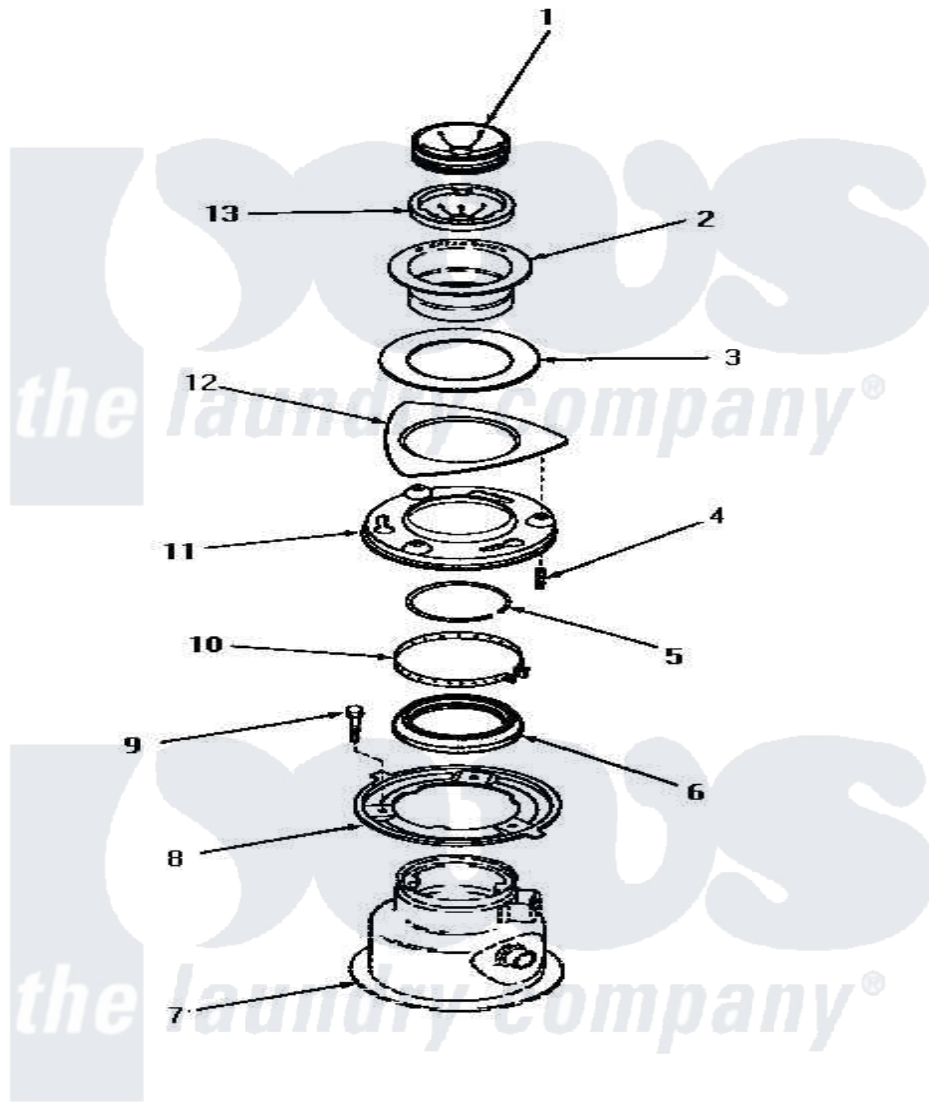

# Amana DB7111N 03 - SINK FLANGE, MTG RINGS & BOOT

## SINK FLANGE, MOUNTING RINGS AND BOOT

Amana [Residential Amana DB7111N Washer Parts](#) Parts Diagram 03 - SINK FLANGE, MTG RINGS & BOOT  
 Click on the part number to view part

Item	Original Part Number	Replaced By	Status	Part Description
1	Y80873		Not Available	DEFLECTOR
2	Y80805		Not Available	SINK FLANGE
3	Y80806		Not Available	SINK FLANGE GASKET
4	Y80818		Not Available	SETSCREW
5	Y80820		Not Available	RING,SNAP xREPLACE
6	Y80822		Not Available	BOOT xREPLACE
7	Y00000000		Not Available	SEE NOTE HOPPER
8	80823		Not Available	MOUNTING RING
9	80817		Not Available	MOUNTING SCREW
10	80878		Not Available	BOOT CLAMP
11	Y80819		Not Available	SUPPORT RING
12	Y80874		Not Available	CLAMP RING
13	80804		Not Available	DEFLECTOR xREPLACE