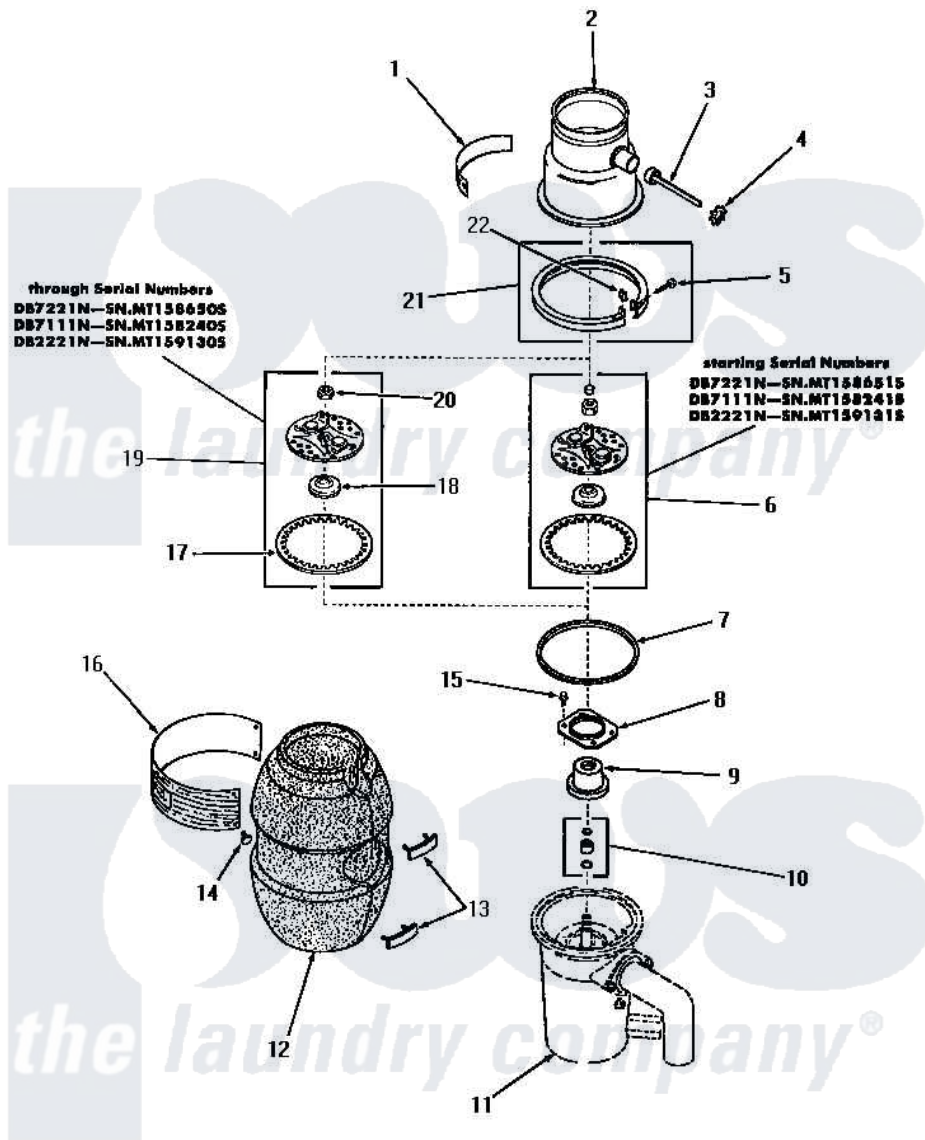

# Amana DB7221N 01 - HOPPER, SHREDDER & SOUND SHELL

## HOPPER, SHREDDER AND SOUND SHELL

Amana [Residential Amana DB7221N Washer Parts](#) Parts Diagram 01 - HOPPER, SHREDDER & SOUND SHELL  
 Click on the part number to view part

Item	Original Part Number	Replaced By	Status	Part Description
1	80908	<a href="#">80-908</a>		On/On Toggle Switch
2	Y80881		Not Available	HOPPER
3	Y80830		Not Available	DRAIN PLUG
4	Y80831		Not Available	RETAINER RING
5	Y80828		Not Available	HEX HEAD SCREW
6	80837		Not Available	ASSY, FLYWHEEL
7	Y80882		Not Available	GASKET xREPLACE
8	80893		Not Available	BEARING RETAINER
9	Y80894		Not Available	BEARING AND SEAL
10	Y80884		Not Available	BUSHING AND O-RINGS
11	Y00000000		Not Available	SEE NOTE MOTOR ASSEMBLY
12	Y80887		Not Available	RIVET .063 .125 POP
13	Y80835		Not Available	LATCH
14	80906		Not Available	RIVET
15	Y80892		Not Available	HEX HEAD SCREW
16	Y80914		Not Available	LABEL

17	Y80891	Not Available	SHREDDER
18	Y80890	Not Available	SEAL GUARD
19	<a href="#">80889</a>		Assembly, Flywheel And Impeller
20	Y80888	Not Available	NUT
21	Y80883	Not Available	RING,CLAMP xREPLACE
22	Y80829	Not Available	SPEED NUT