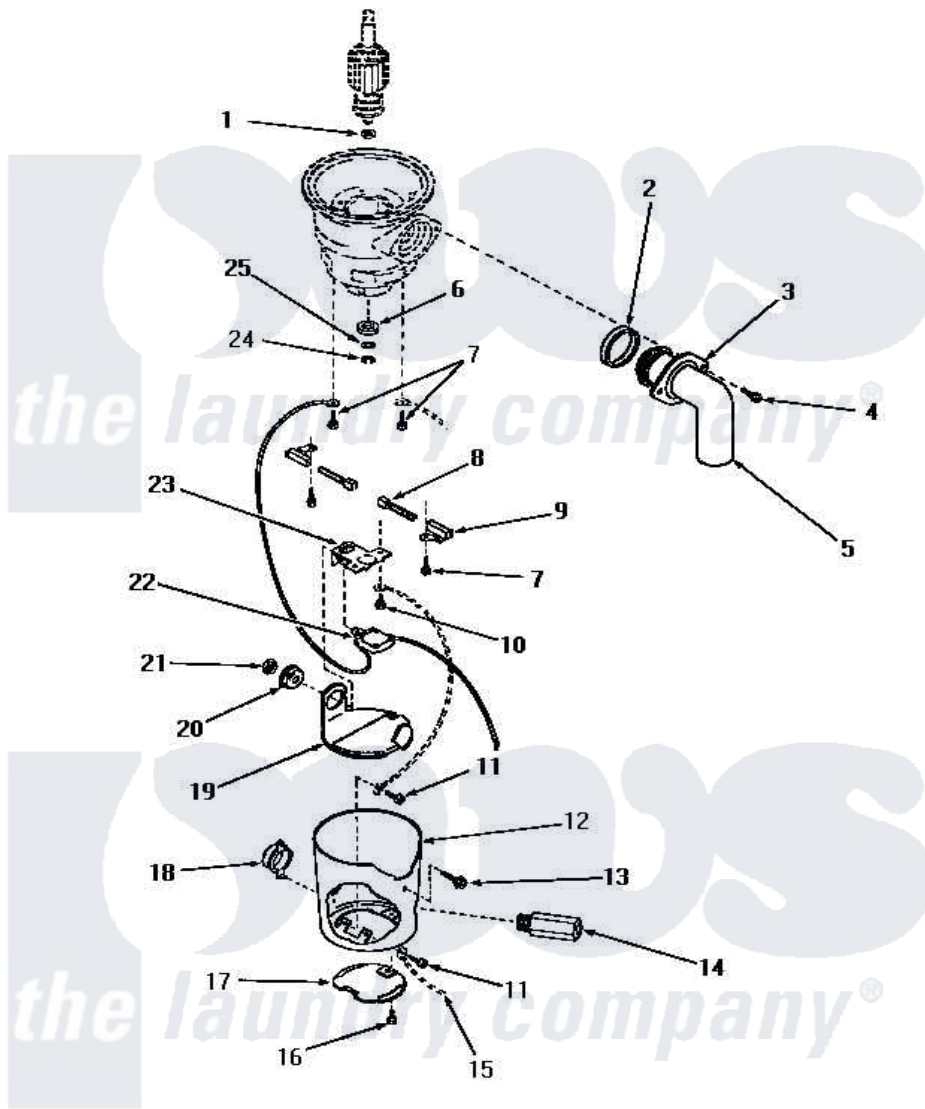

# Amana DB7221N 02 - MOTOR ASSY

## MOTOR ASSEMBLY

Amana [Residential Amana DB7221N Washer Parts](#) Parts Diagram 02 - MOTOR ASSY  
 Click on the part number to view part

Item	Original Part Number	Replaced By	Status	Part Description
1	Y80902		Not Available	SPRING WASHER
2	80885		Not Available	FOR PHENOLIC DRAIN ELBOW)
"	80856	<a href="#">80-856</a>		Use 80-220
3	Y80895		Not Available	FLANGE
4	80896		Not Available	HEX HEAD SCREW
5	80858		Not Available	DRAIN ELBOW
6	Y80904		Not Available	WICK
7	80900		Not Available	HEX HEAD SCREW
8	80899		Not Available	BRUSH
9	Y80898		Not Available	BRUSH RETAINER
10	Y80892		Not Available	HEX HEAD SCREW
11	80924	<a href="#">80-924</a>		On/Off Push-Button Switch
12	80910		Not Available	MOTOR HOUSING
13	Y02684		Not Available	SCREW
14	80928		Not Available	EXTENSION
15	Y00000000		Not Available	SEE NOTE GROUND WIRE

16	Y80912	Not Available	HEX HEAD SCREW
17	80911	Not Available	ACCESS PLATE
18	Y80915	Not Available	OVERLOAD PROTECTOR SHIELD
19	Y80897	Not Available	INSULATION
20	Y80909	Not Available	SHIELD
21	Y80872	Not Available	NUT
22	Y80907	Not Available	OVERLOAD PROTECTOR
23	80901	Not Available	GROUND BRACKET
24	Y80905	Not Available	RETAINER RING
25	Y80903	Not Available	THRUST WASHER