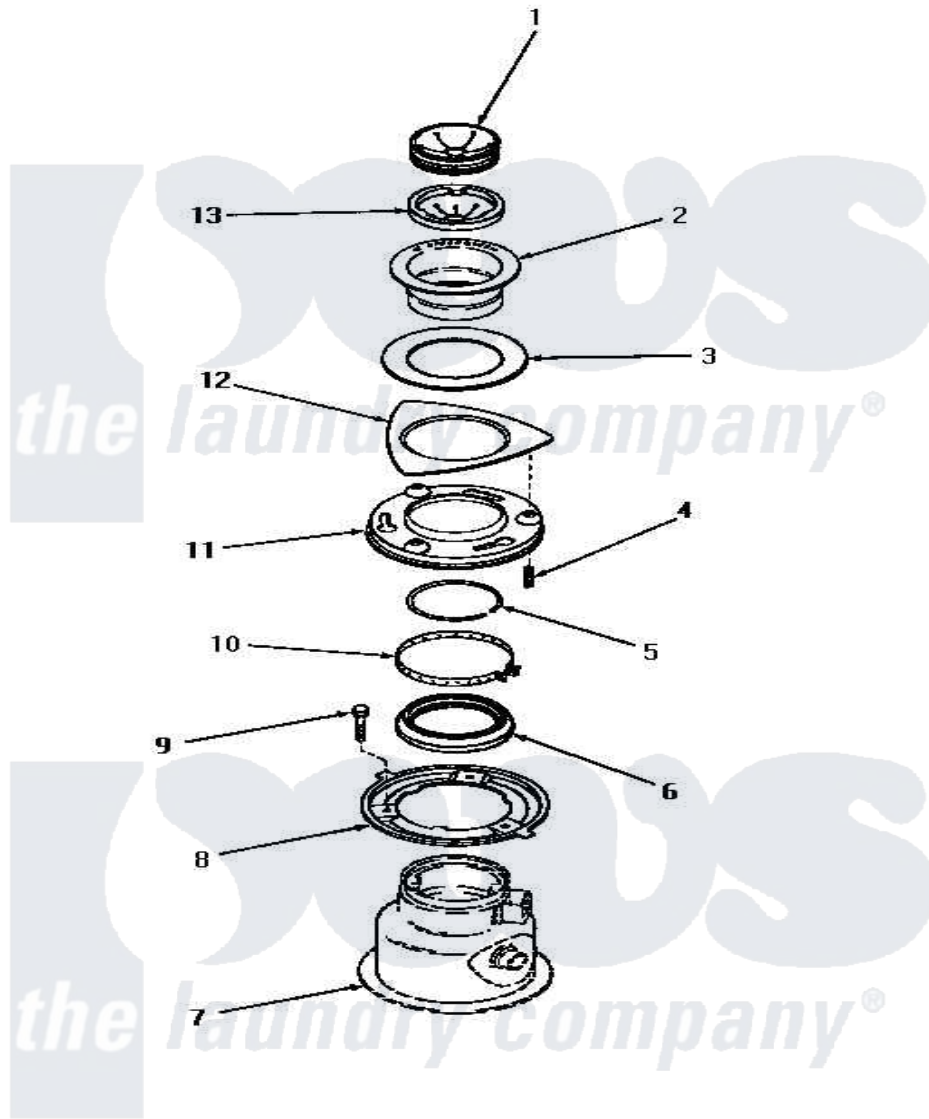

Amana DB7221N 03 - SINK FLANGE, MTG RINGS & BOOT

SINK FLANGE, MOUNTING RINGS AND BOOT

[Amana Residential Amana DB7221N Washer Parts](#) Parts Diagram 03 - SINK FLANGE, MTG RINGS & BOOT
 Click on the part number to view part

Item	Original Part Number	Replaced By	Status	Part Description
1	Y80873		Not Available	DEFLECTOR
2	Y80805		Not Available	SINK FLANGE
3	Y80806		Not Available	SINK FLANGE GASKET
4	Y80818		Not Available	SETSCREW
5	Y80820		Not Available	RING,SNAP xREPLACE
6	Y80822		Not Available	BOOT xREPLACE
7	Y00000000		Not Available	SEE NOTE HOPPER
8	80823		Not Available	MOUNTING RING
9	80817		Not Available	MOUNTING SCREW
10	80878		Not Available	BOOT CLAMP
11	Y80819		Not Available	SUPPORT RING
12	Y80874		Not Available	CLAMP RING
13	80804		Not Available	DEFLECTOR xREPLACE